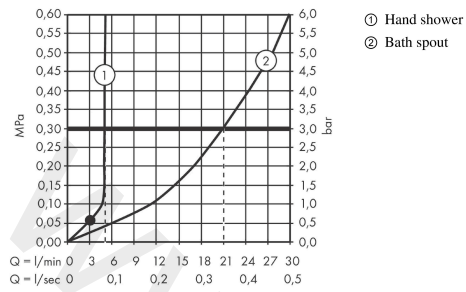

Metropol
Single lever bath mixer for exposed installation with lever handle 3 ticks
Finish: **Chrome** Article Number: **32535009**

Flowchart