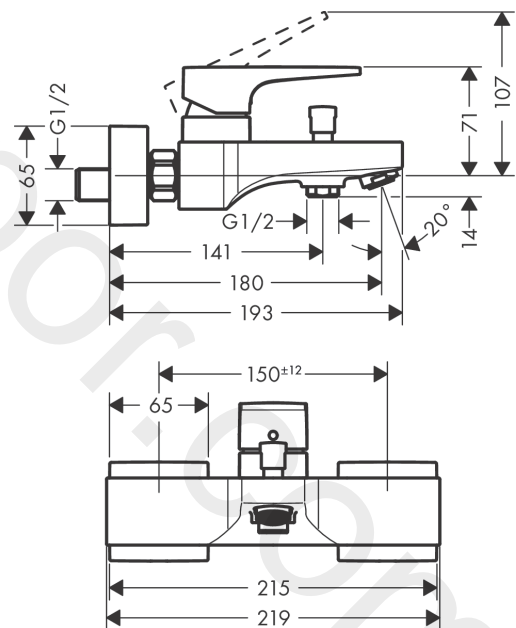

#### product features

- 2 functions
- projection: 180 mm
- centre distance:  $150 \pm 12$  mm
- ceramic cartridge
- temperature limitation adjustable
- diverter with automatic resetting
- protected against backflow, according to DIN EN 1717
- with silencer
- suitable for continuous flow water heaters
- connection dimension: DN15
- connection type: s-shaped connections
- wall-mounted
- min. operating pressure: 1 bar
- max. operating pressure: 10 bar

### Scale drawing

**Metropol**  
**Single lever bath mixer for exposed installation with lever handle 3 ticks**  
 Finish: **Chrome** Article Number: **32535009**

**Flowchart**

**Metropol**

**Single lever bath mixer for exposed installation with lever handle 3 ticks**

Finish: **Chrome** Article Number: **32535009**

**Exploded Drawing**

Year of production: >04/20

**Metropol****Single lever bath mixer for exposed installation with lever handle 3 ticks**Finish: **Chrome** Article Number: **32535009****Spare part list**

Year of production: &gt;04/20

Pos.	Description	Article Number	Price	PU
1	handle	93075000	£ 64,00	1
2	screw cover	96338000	£ 3,30	1
3	flange	93078000	£ 20,50	1
4	nut	93079000	£ 64,00	1
5	O-ring 30x1,5	98433000	£ 3,30	1
6	O-ring 33x1,5	98164000	£ 3,30	1
7	cartridge, assy	95646000	£ 96,00	1
8	locking screw for handle	95140000	£ 6,10	1
9	seal	95008000	£ 9,00	1
10	diverter knob	97981000	£ 20,50	1
11	sleeve	97979000	£ 16,10	1
12	selector	97978029	-	1
13	non return valve	92622000	£ 25,00	1
14	O-Ring 14x2,5	98189000	£ 3,30	1
15	aerator M24x1 (30 l/min)	96512000	£ 16,10	1
16	set of nuts	96157000	£ 35,00	1
17	connecting thread	97220000	£ 16,10	1
18	O-ring 15x2	98163000	£ 3,30	1
19	filter packing	96922000	£ 9,00	1
20	escutcheon	93077000	£ 51,00	1
21	set of S-unions (±12 mm)	94140000	£ 51,00	1
22	noise reduction	96429000	£ 6,10	1