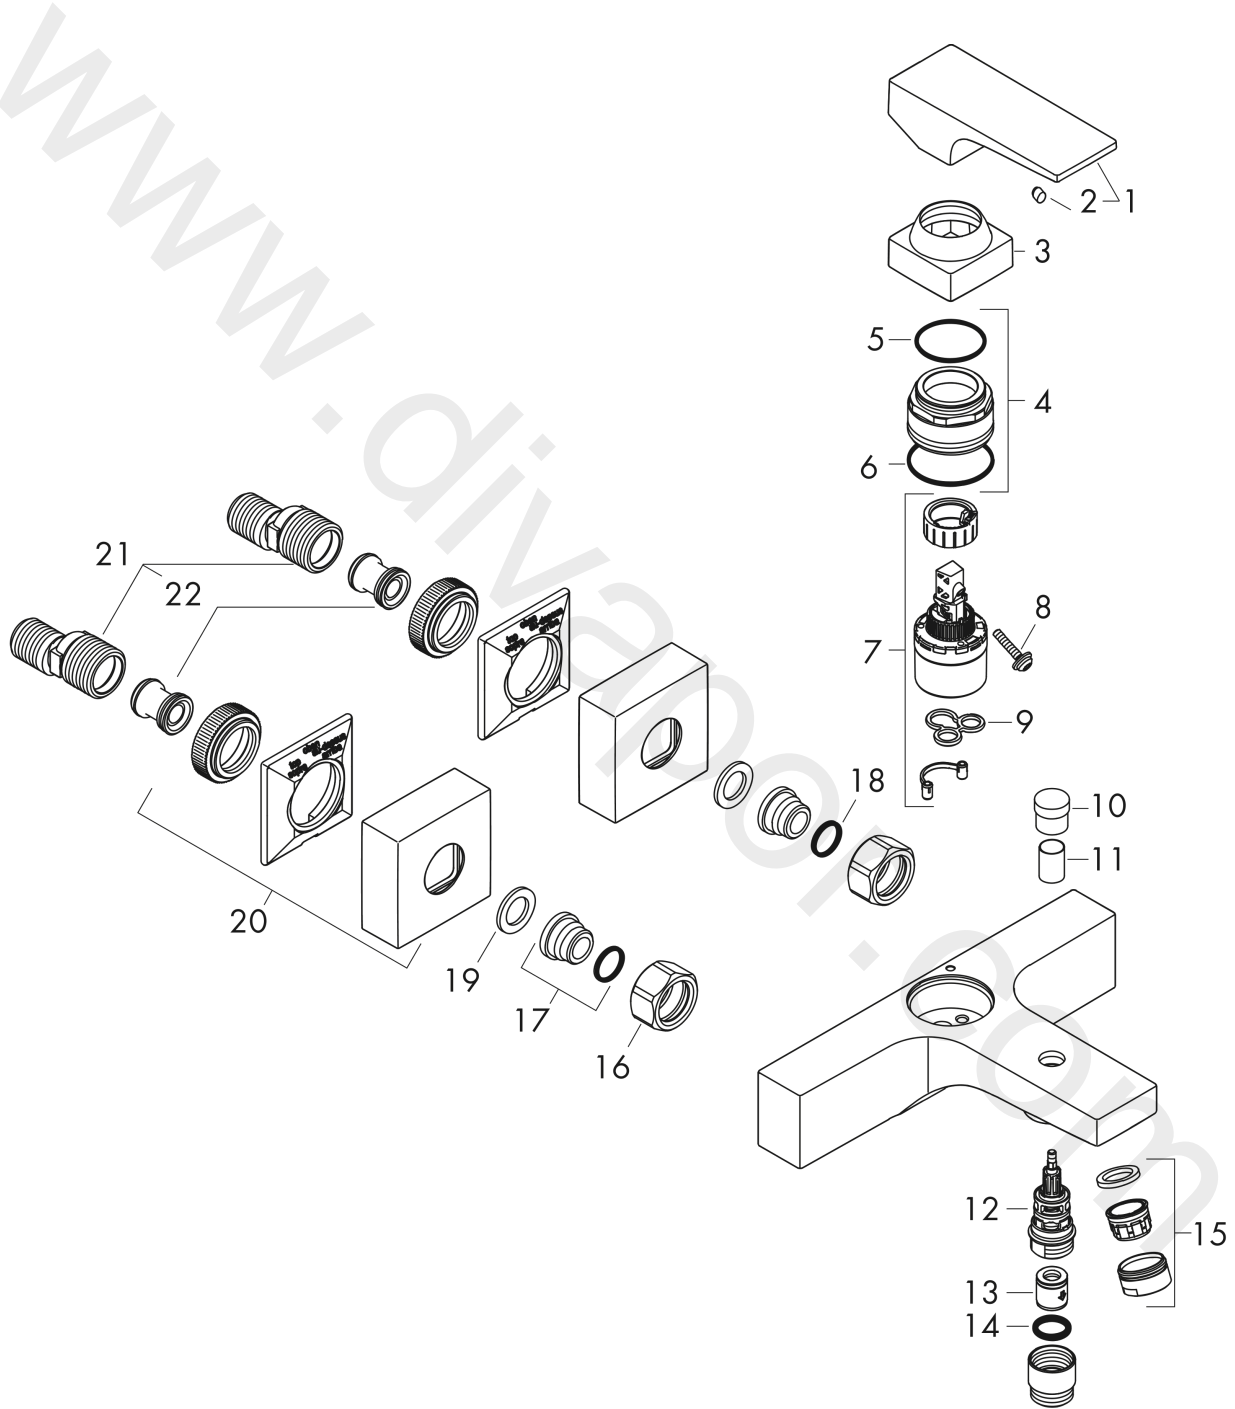

#### product features

- 2 functions
- projection: 180 mm
- centre distance:  $150 \pm 12$  mm
- ceramic cartridge
- temperature limitation adjustable
- diverter with automatic resetting
- protected against backflow, according to DIN EN 1717
- with silencer
- suitable for continuous flow water heaters
- connection dimension: DN15
- connection type: s-shaped connections
- wall-mounted
- min. operating pressure: 1 bar
- max. operating pressure: 10 bar

### Scale drawing

**Metropol**  
**Single lever bath mixer for exposed installation with lever handle 3 ticks**  
 Finish: **Chrome** Article Number: **32535009**

**Flowchart**

**Metropol**

**Single lever bath mixer for exposed installation with lever handle 3 ticks**

Finish: **Chrome** Article Number: **32535009**

**Exploded Drawing**

Year of production: >04/20

**Metropol****Single lever bath mixer for exposed installation with lever handle 3 ticks**Finish: **Chrome** Article Number: **32535009****Spare part list**

Year of production: &gt;04/20

Pos.	Description	Article Number	Price	PU
1	handle	93075000	£ 64,00	1
2	screw cover	96338000	£ 3,30	1
3	flange	93078000	£ 20,50	1
4	nut	93079000	£ 64,00	1
5	O-ring 30x1,5	98433000	£ 3,30	1
6	O-ring 33x1,5	98164000	£ 3,30	1
7	cartridge, assy	95646000	£ 96,00	1
8	locking screw for handle	95140000	£ 6,10	1
9	seal	95008000	£ 9,00	1
10	diverter knob	97981000	£ 20,50	1
11	sleeve	97979000	£ 16,10	1
12	selector	97978029	-	1
13	non return valve	92622000	£ 25,00	1
14	O-Ring 14x2,5	98189000	£ 3,30	1
15	aerator M24x1 (30 l/min)	96512000	£ 16,10	1
16	set of nuts	96157000	£ 35,00	1
17	connecting thread	97220000	£ 16,10	1
18	O-ring 15x2	98163000	£ 3,30	1
19	filter packing	96922000	£ 9,00	1
20	escutcheon	93077000	£ 51,00	1
21	set of S-unions (±12 mm)	94140000	£ 51,00	1
22	noise reduction	96429000	£ 6,10	1