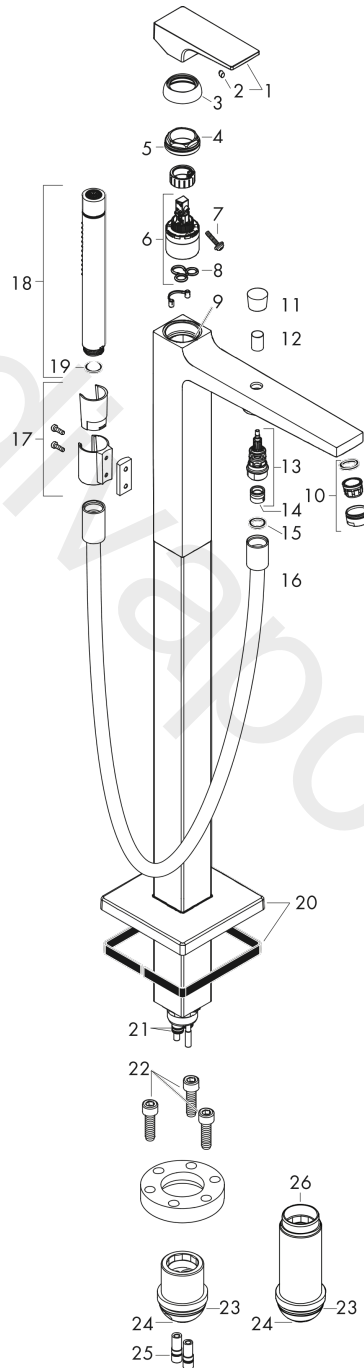

Metropol
Single lever bath mixer floor-standing with lever handle
 Surfaces: Article Number: **32532990**

Exploded Drawing

Year of production: **07/19 - 10/20**

Metropol
Single lever bath mixer floor-standing with lever handle
 Surfaces: Article Number: **32532990**

Spare part list

Year of production: 07/19 - 10/20

Pos.	Description	Article Number	Price	PU
1	handle	93075990	£ 96,00	1
2	screw cover	96338000	£ 3,30	1
3	flange	97406990	-	1
4	nut	97209000	£ 16,10	1
5	O-Ring 32x2	98193000	£ 3,30	1
6	cartridge, assy	92730000	£ 35,00	1
7	locking screw for handle	95140000	£ 6,10	1
8	seal	95008000	£ 9,00	1
9	O-ring 35x2	92604000	£ 6,10	1
10	aerator M24x1 (30 l/min)	96512990	£ 25,00	1
11	diverter knob	95284990	£ 64,00	1
12	sleeve	97979990	-	1
13	selector	97978000	£ 64,00	1
14	non return valve	97980000	£ 16,10	1
15	seal	98058000	£ 3,30	1
16	shower hose 1,25 m	28282990	£ 100,44	1
17	shower holder, assy	96295990	£ 52,50	1
18	handshower	28532990	£ 334,44	1
19	filter packing	94246000	£ 3,30	1
20	escutcheon	93245990	£ 96,00	1
21	O-ring 9x1,5	98117000	£ 3,30	1
22	hexagon socket screw M10x35	97670000	£ 16,10	1
23	O-ring 44x2,5	98162000	£ 3,30	1
24	O-ring 29x3	98371000	£ 6,10	1
25	O-ring 7x2	98419000	£ 3,30	1
26	extension set 60 mm	97686000	£ 320,00	1
a	concealed item	10452180	£ 575,00	1