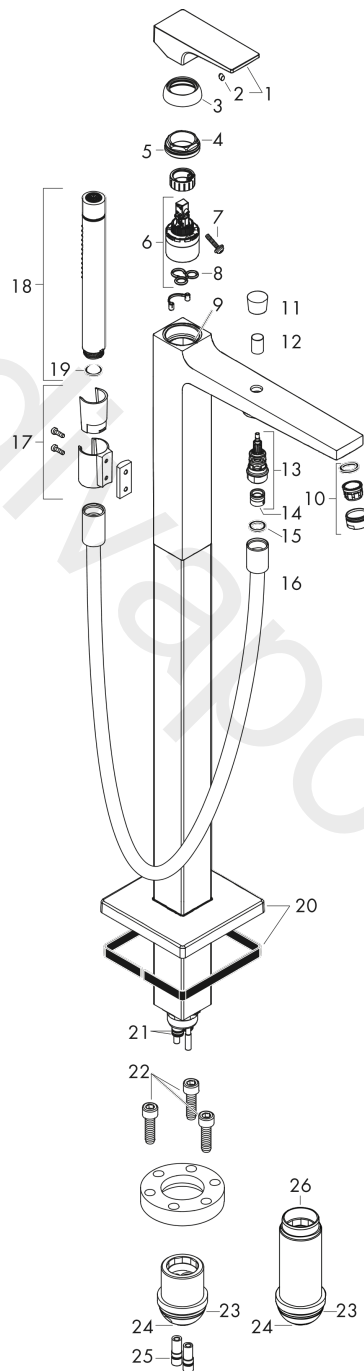

Metropol
Single lever bath mixer floor-standing with lever handle
 Surfaces: Article Number: **32532670**

Exploded Drawing

Year of production: **07/20 - 10/20**

Metropol
Single lever bath mixer floor-standing with lever handle
 Surfaces: Article Number: **32532670**

Spare part list

Year of production: **07/20 - 10/20**

Pos.	Description	Article Number	Price	PU
1	handle	93075670	£ 96,00	1
2	screw cover	96338000	£ 3,30	1
3	flange	97406670	£ 33,00	1
4	nut	97209000	£ 16,10	1
5	O-Ring 32x2	98193000	£ 3,30	1
6	cartridge, assy	92730000	£ 35,00	1
7	locking screw for handle	95140000	£ 6,10	1
8	seal	95008000	£ 9,00	1
9	O-ring 35x2	92604000	£ 6,10	1
10	aerator M24x1 (30 l/min)	96512670	£ 25,00	1
11	diverter knob	95284670	£ 64,00	1
12	sleeve	97979670	£ 25,00	1
13	selector	97978000	£ 64,00	1
14	non return valve	97980000	£ 16,10	1
15	seal	98058000	£ 3,30	1
16	shower hose 1,25 m	28282670	£ 93,84	1
17	shower holder, assy	96295670	£ 51,00	1
18	handshower	28532XXX	> £ 223,00	-
19	filter packing	94246000	£ 3,30	1
20	escutcheon	93245670	£ 96,00	1
21	O-ring 9x1,5	98117000	£ 3,30	1
22	hexagon socket screw M10x35	97670000	£ 16,10	1
23	O-ring 44x2,5	98162000	£ 3,30	1
24	O-ring 29x3	98371000	£ 6,10	1
25	O-ring 7x2	98419000	£ 3,30	1
26	extension set 60 mm	97686000	£ 320,00	1
a	concealed item	10452180	£ 575,00	1