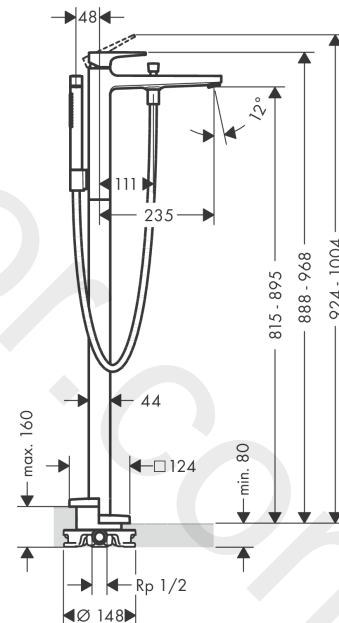

Metropol

Single lever bath mixer floor-standing with lever handle

Finish: **Brushed Black Chrome** Article Number: **32532347**

Description

product features

- consists of: single lever bath mixer floor standing, baton hand shower, shower hose, shower holder
- 2 functions
- projection: 235 mm
- spray type mixer: normal spray
- spray type hand shower: Rain, MonoRain
- maximum flow rate at 3 bar: 18 l/min
- ceramic cartridge
- temperature limitation adjustable
- diverter with automatic resetting
- non-return valve
- connection dimension: DN15
- connection type: basic set
- deck mounted
- min. operating pressure: 1 bar
- max. operating pressure: 10 bar

Technology

Product image

Scale drawing