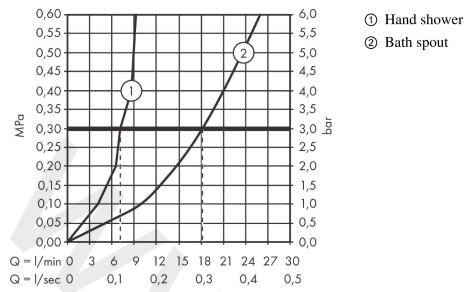

#### Scale drawing

**Metropol**

**Single lever bath mixer floor-standing with lever handle**

Finish: **Brushed Black Chrome** Article Number: **32532347**

**Flowchart**

www.divapor.com

**Metropol**  
**Single lever bath mixer floor-standing with lever handle**  
 Finish: **Brushed Black Chrome** Article Number: **32532347**