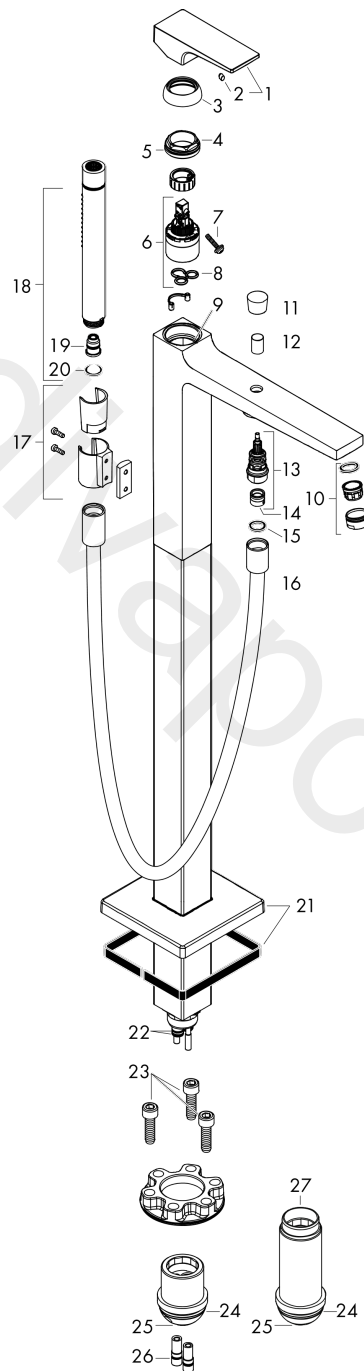

##### product features

- consists of: single lever bath mixer floor standing, baton hand shower, shower hose, shower holder
- 2 functions
- projection: 235 mm
- spray type mixer: normal spray
- spray type hand shower: Rain, MonoRain
- maximum flow rate at 3 bar: 18 l/min
- ceramic cartridge
- temperature limitation adjustable
- diverter with automatic resetting
- non-return valve
- connection dimension: DN15
- connection type: basic set
- deck mounted
- min. operating pressure: 1 bar
- max. operating pressure: 10 bar

#### Scale drawing

**Metropol**

**Single lever bath mixer floor-standing with lever handle**

Finish: **Brushed Black Chrome** Article Number: **32532347**

**Flowchart**

www.divapor.com

**Metropol**  
**Single lever bath mixer floor-standing with lever handle**  
 Finish: **Brushed Black Chrome** Article Number: **32532347**

**Exploded Drawing**

Year of production: >03/20

**Metropol****Single lever bath mixer floor-standing with lever handle**Finish: **Brushed Black Chrome** Article Number: **32532347****Spare part list**

Year of production: &gt;03/20

Pos.	Description	Article Number	Price	PU
1	handle	93075340	-	1
2	screw cover	96338000	-	1
3	flange	97406340	-	1
4	nut	97209000	-	1
5	O-Ring 32x2	98193000	-	1
6	cartridge, assy	92730000	-	1
7	locking screw for handle	95140000	-	1
8	seal	95008000	-	1
9	O-ring 35x2	92604000	-	1
10	aerator M24x1 (30 l/min)	96512340	-	1
11	diverter knob	95284340	-	1
12	sleeve	97979340	-	1
13	selector	97978000	-	1
14	non return valve	97980000	-	1
15	seal	98058000	-	1
16	shower hose 1,25 m	28282340	-	1
17	shower holder, assy	96295340	-	1
18	handshower	28532347	-	1
19	back flow preventor cartridge	93339000	-	1
20	filter packing	94246000	-	1
21	escutcheon	93245340	-	1
22	O-ring 9x1,5	98117000	-	1
23	hexagon socket screw M10x35	97670000	-	1
24	O-ring 44x2,5	98162000	-	1
25	O-ring 29x3	98371000	-	1
26	O-ring 7x2	98419000	-	1
27	extension set 60 mm	93882000	-	1
a	-	10452187	-	1