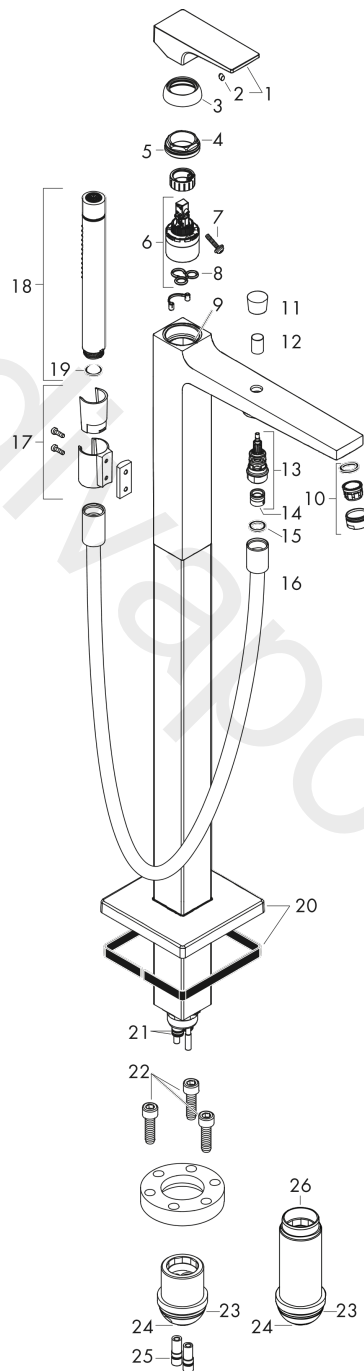

Metropol
Single lever bath mixer floor-standing with lever handle
 Surfaces: Article Number: **32532340**

Exploded Drawing

Year of production: **07/19 - 10/20**

Metropol
Single lever bath mixer floor-standing with lever handle
 Surfaces: Article Number: **32532340**

Spare part list

Year of production: 07/19 - 10/20

Pos.	Description	Article Number	Price	PU
1	handle	93075340	£ 96,00	1
2	screw cover	96338000	£ 3,30	1
3	flange	97406340	-	1
4	nut	97209000	£ 16,10	1
5	O-Ring 32x2	98193000	£ 3,30	1
6	cartridge, assy	92730000	£ 35,00	1
7	locking screw for handle	95140000	£ 6,10	1
8	seal	95008000	£ 9,00	1
9	O-ring 35x2	92604000	£ 6,10	1
10	aerator M24x1 (30 l/min)	96512340	£ 25,00	1
11	diverter knob	95284340	£ 64,00	1
12	sleeve	97979340	£ 25,00	1
13	selector	97978000	£ 64,00	1
14	non return valve	97980000	£ 16,10	1
15	seal	98058000	£ 3,30	1
16	shower hose 1,25 m	28282340	£ 100,44	1
17	shower holder, assy	96295340	£ 51,00	1
18	handshower	28532340	£ 334,44	1
19	filter packing	94246000	£ 3,30	1
20	escutcheon	93245340	£ 96,00	1
21	O-ring 9x1,5	98117000	£ 3,30	1
22	hexagon socket screw M10x35	97670000	£ 16,10	1
23	O-ring 44x2,5	98162000	£ 3,30	1
24	O-ring 29x3	98371000	£ 6,10	1
25	O-ring 7x2	98419000	£ 3,30	1
26	extension set 60 mm	97686000	£ 320,00	1
a	concealed item	10452180	£ 575,00	1