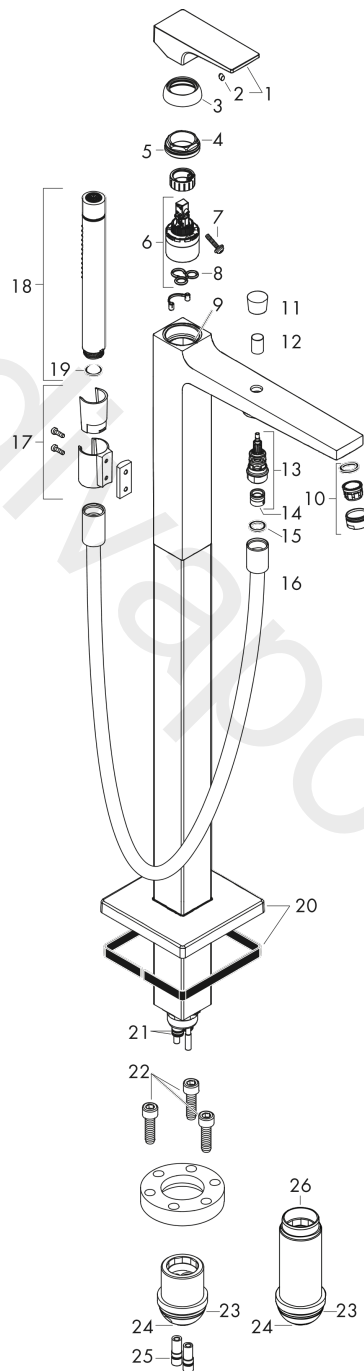

Metropol
Single lever bath mixer floor-standing with lever handle
 Surfaces: Article Number: **32532140**

Exploded Drawing

Year of production: **07/19 - 10/20**

Metropol
Single lever bath mixer floor-standing with lever handle
 Surfaces: Article Number: **32532140**

Spare part list

Year of production: 07/19 - 10/20

Pos.	Description	Article Number	Price	PU
1	handle	93075140	£ 96,00	1
2	screw cover	96338000	£ 3,30	1
3	flange	97406140	£ 33,00	1
4	nut	97209000	£ 16,10	1
5	O-Ring 32x2	98193000	£ 3,30	1
6	cartridge, assy	92730000	£ 35,00	1
7	locking screw for handle	95140000	£ 6,10	1
8	seal	95008000	£ 9,00	1
9	O-ring 35x2	92604000	£ 6,10	1
10	aerator M24x1 (30 l/min)	96512140	£ 25,00	1
11	diverter knob	95284140	£ 64,00	1
12	sleeve	97979140	£ 25,00	1
13	selector	97978000	£ 64,00	1
14	non return valve	97980000	£ 16,10	1
15	seal	98058000	£ 3,30	1
16	shower hose 1,25 m	28282140	£ 100,44	1
17	shower holder, assy	96295140	£ 51,00	1
18	handshower	28532140	£ 334,44	1
19	filter packing	94246000	£ 3,30	1
20	escutcheon	93245140	£ 96,00	1
21	O-ring 9x1,5	98117000	£ 3,30	1
22	hexagon socket screw M10x35	97670000	£ 16,10	1
23	O-ring 44x2,5	98162000	£ 3,30	1
24	O-ring 29x3	98371000	£ 6,10	1
25	O-ring 7x2	98419000	£ 3,30	1
26	extension set 60 mm	97686000	£ 320,00	1
a	concealed item	10452180	£ 575,00	1