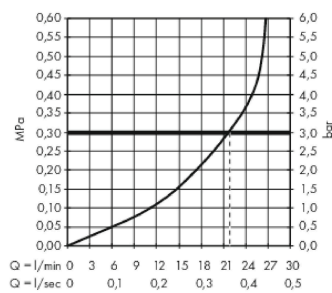

Article Details

Price excl. VAT 1.183,33 £

Technology

Product image

Scale drawing

Flowchart

Metropol
Bath spout floor-standing
 Finish: **Chrome** Article Number: **32531000**

Exploded Drawing