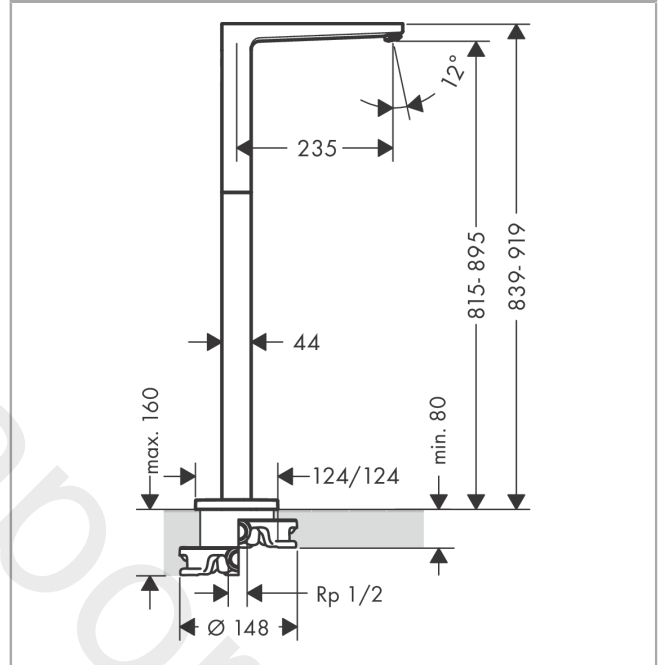

Metropol
Bath spout floor-standing
 Finish: **Chrome** Article Number: **32531000**

Description

product features

- 1 function
- connection type: basic set
- projection: 235 mm
- free-standing installation
- maximum flow rate at 3 bar: 21 l/min
- spray type: normal spray

Article Details

Price excl. VAT 1.183,33 £

Technology

Product image

Scale drawing

Flowchart

Metropol
Bath spout floor-standing
 Finish: **Chrome** Article Number: **32531000**

Exploded Drawing

Year of production: >04/17

Metropol

Bath spout floor-standing

Finish: **Chrome** Article Number: **32531000**

Spare part list

Year of production: >04/17

Pos.	Description	Article Number	Price	PU
1	aerator M24x1 (30 l/min)	96512000	£ 16,10	1
2	escutcheon	93245000	£ 64,00	1
3	O-ring 10x1,5	98123000	£ 3,30	1
4	hexagon socket screw M10x35	97670000	£ 16,10	1
5	O-ring 44x2,5	98162000	£ 3,30	1
6	O-ring 29x3	98371000	£ 6,10	1
7	O-ring 7x2	98419000	£ 3,30	1
8	extension set 60 mm	97686000	£ 320,00	1
a	concealed item	10452180	£ 575,00	1