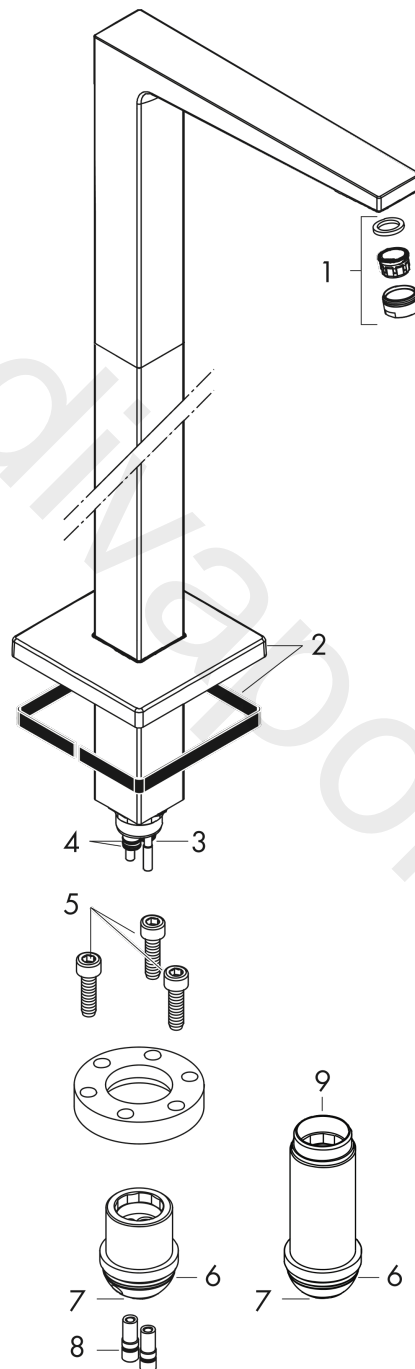

Metropol
Bath spout floor-standing
 Finish: **Chrome** Article Number: **32531000**

Description

product features

- 1 function
- connection type: basic set
- projection: 235 mm
- free-standing installation
- maximum flow rate at 3 bar: 21 l/min
- spray type: normal spray

Article Details

Price excl. VAT 1.183,33 £

Technology

Product image

Scale drawing

Flowchart

Metropol
Bath spout floor-standing
 Finish: **Chrome** Article Number: **32531000**

Exploded Drawing

Year of production: >04/17

Metropol

Bath spout floor-standing

Finish: **Chrome** Article Number: **32531000**

Spare part list

Year of production: >04/17

Pos.	Description	Article Number	Price	PU
1	aerator M24x1 (30 l/min)	96512000	£ 16,10	1
2	escutcheon	93245000	£ 64,00	1
3	O-ring 10x1,5	98123000	£ 3,30	1
4	hexagon socket screw M10x35	97670000	£ 16,10	1
5	O-ring 44x2,5	98162000	£ 3,30	1
6	O-ring 29x3	98371000	£ 6,10	1
7	O-ring 7x2	98419000	£ 3,30	1
8	extension set 60 mm	97686000	£ 320,00	1
a	concealed item	10452180	£ 575,00	1