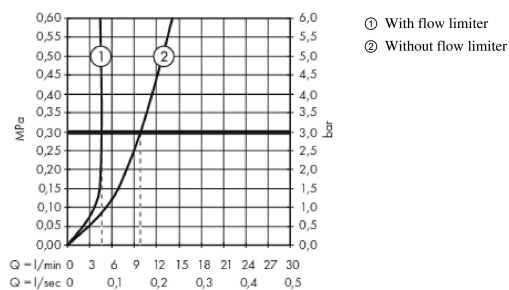

Metropol

Single lever basin mixer floor-standing with lever handle without waste set

Finish: **Chrome** Article Number: **32530000**

Description

product features

- projection: 235 mm
- handle variant: lever handle
- spray type: normal spray
- maximum flow rate at 3 bar: 5 l/min
- ceramic cartridge
- temperature limitation adjustable
- suitable for continuous flow water heaters
- connection type: basic set
- connection dimension: DN15
- EU taxonomy: max. 6 l/min - Substantial Contribution (SC) possible
- WRAS 2304019
- WRAS 2304019 - Approval letter 2304019

Article Details

Price excl. VAT

1.533,33 £

Technology

Product image

Scale drawing

Flowchart