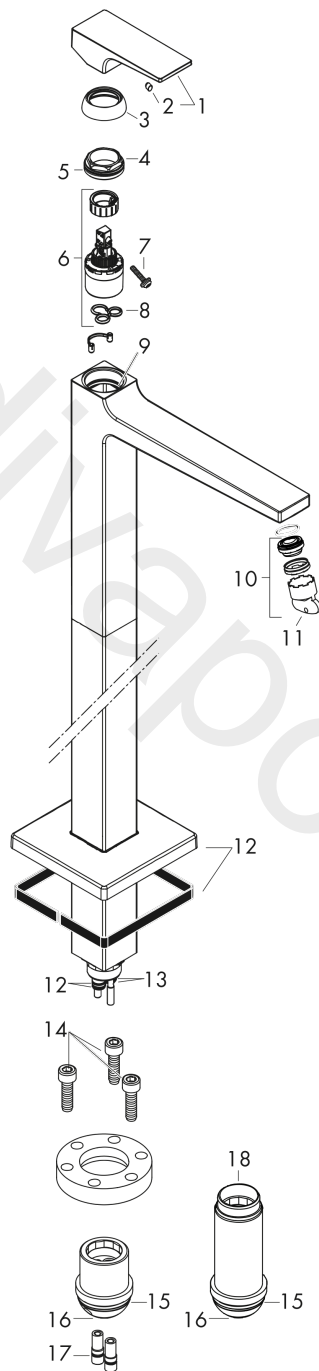

Metropol

Single lever basin mixer floor-standing with lever handle without waste set

Finish: **Chrome** Article Number: **32530000**

Description

product features

- projection: 235 mm
- handle variant: lever handle
- spray type: normal spray
- maximum flow rate at 3 bar: 5 l/min
- ceramic cartridge
- temperature limitation adjustable
- suitable for continuous flow water heaters
- connection type: basic set
- connection dimension: DN15
- EU taxonomy: max. 6 l/min - Substantial Contribution (SC) possible
- WRAS 2304019
- WRAS 2304019 - Approval letter 2304019

Article Details

Price excl. VAT

1.533,33 £

Technology

Product image

Scale drawing

Flowchart

Metropol
Single lever basin mixer floor-standing with lever handle without waste set
 Finish: **Chrome** Article Number: **32530000**

Exploded Drawing

Year of production: >04/17

Metropol

Single lever basin mixer floor-standing with lever handle without waste set

Finish: **Chrome** Article Number: **32530000**

Spare part list

Year of production: >04/17

Pos.	Description	Article Number	Price	PU
1	handle	93075000	£ 64,00	1
2	screw cover	96338000	£ 3,30	1
3	flange	97406000	£ 20,50	1
4	nut	97209000	£ 16,10	1
5	O-Ring 32x2	98193000	£ 3,30	1
6	cartridge, assy	95646000	£ 96,00	1
7	locking screw for handle	95140000	£ 6,10	1
8	seal	95008000	£ 9,00	1
9	O-ring 35x2	92604000	£ 6,10	1
10	aerator M24x1 (5 l/min)	92996000	£ 35,00	1
11	service tool	95661000	£ 6,10	1
12	escutcheon	93245000	£ 64,00	1
13	O-ring 10x1,5	98123000	£ 3,30	1
14	hexagon socket screw M10x35	97670000	£ 16,10	1
15	O-ring 44x2,5	98162000	£ 3,30	1
16	O-ring 29x3	98371000	£ 6,10	1
17	O-ring 7x2	98419000	£ 3,30	1
18	extension set 60 mm	97686000	£ 320,00	1
a	concealed item	10452180	£ 575,00	1