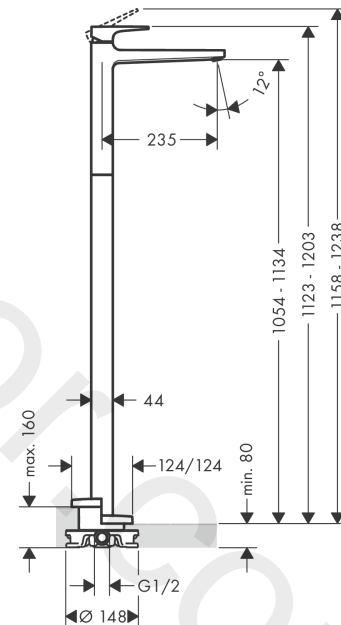

Metropol

Single lever basin mixer floor-standing with lever handle without waste set

Finish: **Chrome** Article Number: **32530000**

Description

product features

- projection: 235 mm
- handle variant: lever handle
- spray type: normal spray
- maximum flow rate at 3 bar: 5 l/min
- ceramic cartridge
- temperature limitation adjustable
- suitable for continuous flow water heaters
- connection type: basic set
- connection dimension: DN15
- EU taxonomy: max. 6 l/min - Substantial Contribution (SC) possible
- WRAS 2304019
- WRAS 2304019 - Approval letter 2304019

Article Details

Price excl. VAT

1.533,33 £

Technology

Product image

Scale drawing

Flowchart

Metropol
Single lever basin mixer floor-standing with lever handle without waste set
 Finish: **Chrome** Article Number: **32530000**

Exploded Drawing

Year of production: >04/17

Metropol

Single lever basin mixer floor-standing with lever handle without waste set

Finish: **Chrome** Article Number: **32530000**

Spare part list

Year of production: >04/17

Pos.	Description	Article Number	Price	PU
1	handle	93075000	£ 64,00	1
2	screw cover	96338000	£ 3,30	1
3	flange	97406000	£ 20,50	1
4	nut	97209000	£ 16,10	1
5	O-Ring 32x2	98193000	£ 3,30	1
6	cartridge, assy	95646000	£ 96,00	1
7	locking screw for handle	95140000	£ 6,10	1
8	seal	95008000	£ 9,00	1
9	O-ring 35x2	92604000	£ 6,10	1
10	aerator M24x1 (5 l/min)	92996000	£ 35,00	1
11	service tool	95661000	£ 6,10	1
12	escutcheon	93245000	£ 64,00	1
13	O-ring 10x1,5	98123000	£ 3,30	1
14	hexagon socket screw M10x35	97670000	£ 16,10	1
15	O-ring 44x2,5	98162000	£ 3,30	1
16	O-ring 29x3	98371000	£ 6,10	1
17	O-ring 7x2	98419000	£ 3,30	1
18	extension set 60 mm	97686000	£ 320,00	1
a	concealed item	10452180	£ 575,00	1