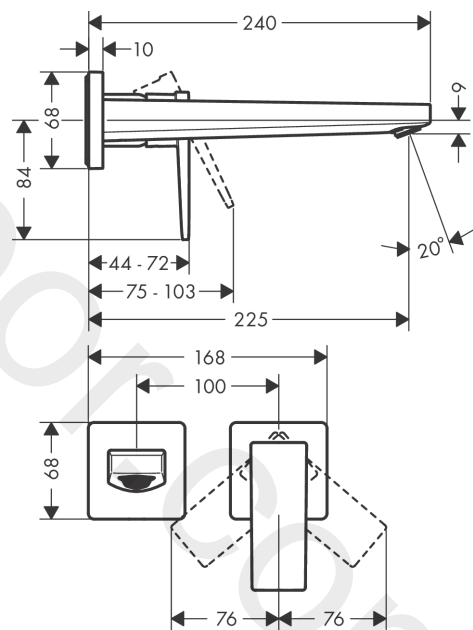

- consists of: single lever basin mixer for concealed installation wall-mounted, waste set
- projection: 225 mm
- handle variant: lever handle
- spray type: normal spray
- maximum flow rate at 3 bar: 3,8 l/min
- ceramic cartridge
- temperature limitation adjustable
- non-closing waste set
- material waste set: metal
- connection type: basic set
- connection dimension: DN15
- handle can be positioned on the right or left, depending on the basic set installation

Technology

Product image

Scale drawing

Metropol

**Single lever basin mixer for concealed installation wall-mounted with lever handle and spout
22.5 cm 2 ticks**

Finish: **Polished Gold Optic** Article Number: **32529999**

Exploded Drawing

Year of production: >04/20

Metropol**Single lever basin mixer for concealed installation wall-mounted with lever handle and spout
22.5 cm 2 ticks**Finish: **Polished Gold Optic** Article Number: **32529999****Spare part list**

Year of production: >04/20

Pos.	Description	Article Number	Price	PU
1	handle	93163990	£ 64,00	1
2	screw cover	96338000	£ 3,30	1
3	sleeve	93053990	£ 64,00	1
4	escutcheon for handle	93161990	£ 96,00	1
5	nut	93141000	£ 43,00	1
6	O-ring 26x2	98147000	£ 3,30	1
7	cartridge, assy	95973001	£ 79,00	1
8	locking screw for handle	95140000	£ 6,10	1
9	seal	98865000	£ 35,00	1
10	adapter for cartridge	95634000	£ 13,30	1
11	fixing set	97971000	£ 43,00	1
12	spout 225 mm	93166990	£ 260,00	1
13	aerator M24x1	98453990	£ 33,00	1
14	hollow set screw M5x6	94810000	£ 6,10	1
15	O-ring 18x1,5	98231000	£ 3,30	1
16	escutcheon for spout	93162990	£ 64,00	1
17	connecting thread G½	95626000	£ 43,00	1
18	O-ring 13x2	98128000	£ 3,30	1
19	extension set 25 mm for 13622180	31971000	£ 169,00	1
a	base body	13622180	£ 355,00	1
b	waste	50001990	£ 106,56	1
c	adapter for exchanged connections	93819000	£ 173,00	1