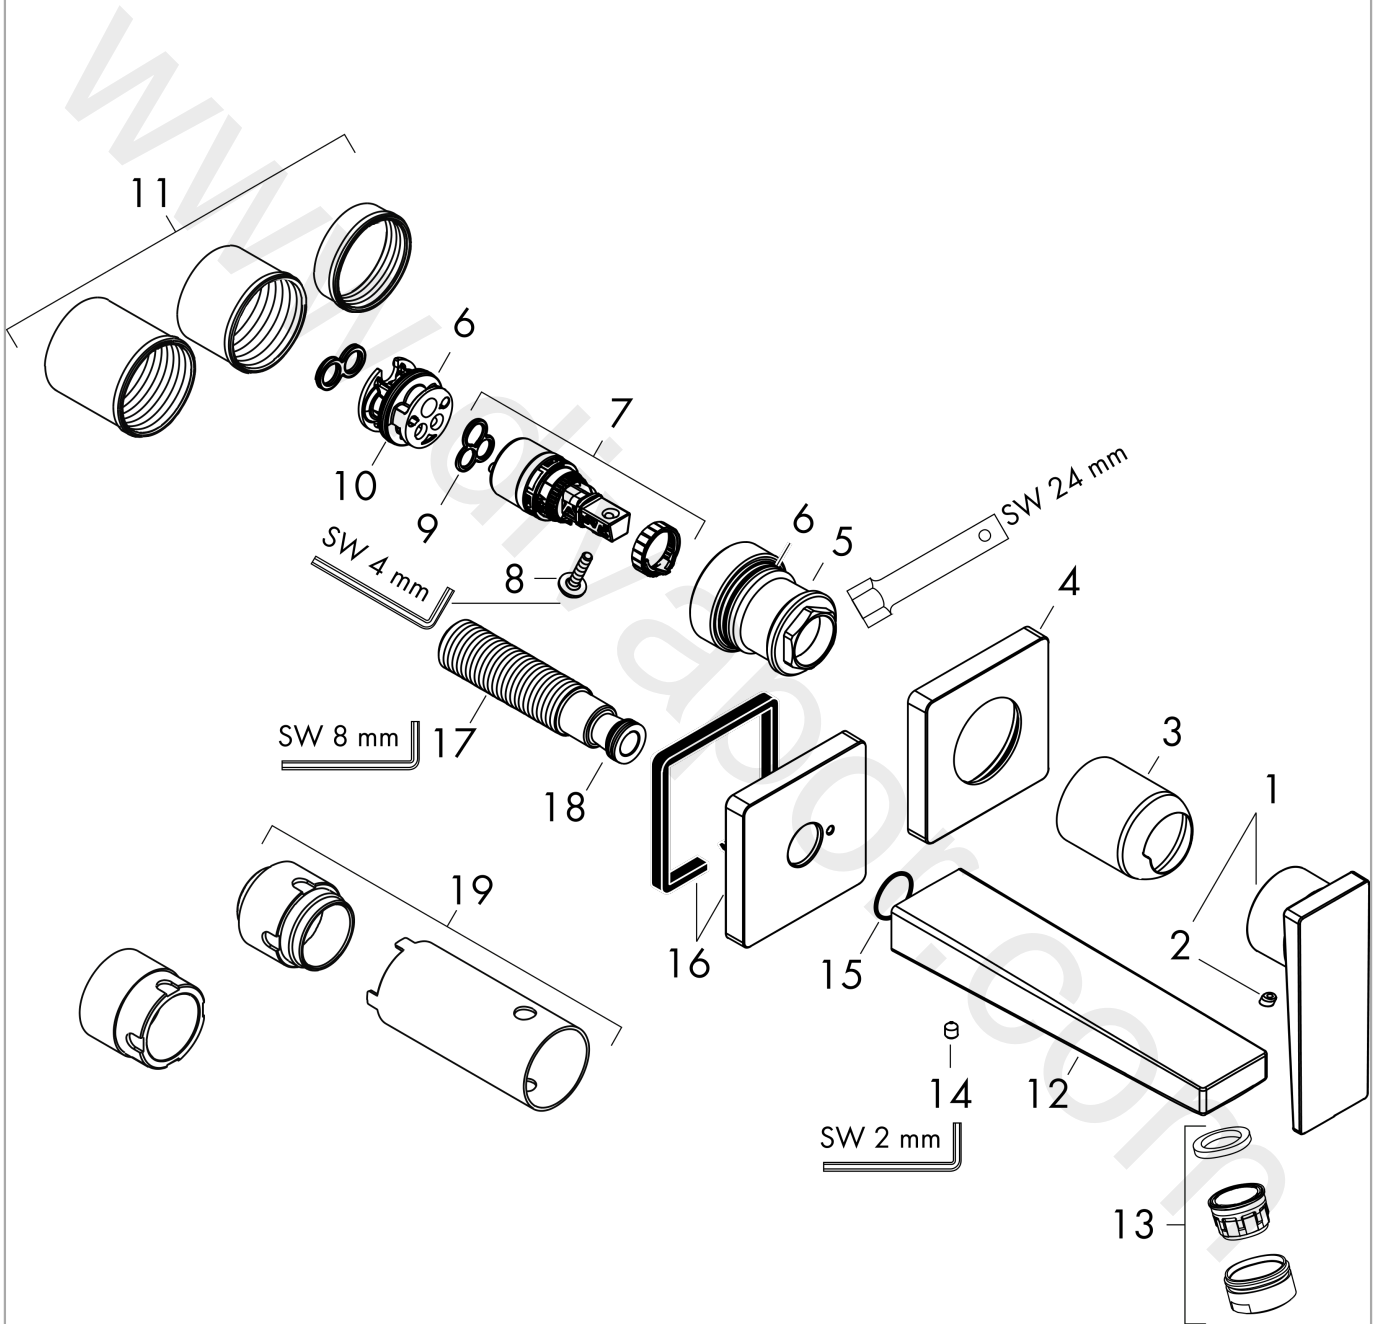

- consists of: single lever basin mixer for concealed installation wall-mounted, waste set
- projection: 225 mm
- handle variant: lever handle
- spray type: normal spray
- maximum flow rate at 3 bar: 3,8 l/min
- ceramic cartridge
- temperature limitation adjustable
- non-closing waste set
- material waste set: metal
- connection type: basic set
- connection dimension: DN15
- handle can be positioned on the right or left, depending on the basic set installation

Flowchart

www.divapor.com

Metropol
Single lever basin mixer for concealed installation wall-mounted with lever handle and spout
22.5 cm 2 ticks
 Finish: **Polished Gold Optic** Article Number: **32529999**

Exploded Drawing

Year of production: >04/20

Metropol**Single lever basin mixer for concealed installation wall-mounted with lever handle and spout
22.5 cm 2 ticks**Finish: **Polished Gold Optic** Article Number: **32529999****Spare part list**

Year of production: >04/20

Pos.	Description	Article Number	Price	PU
1	handle	93163990	£ 64,00	1
2	screw cover	96338000	£ 3,30	1
3	sleeve	93053990	£ 64,00	1
4	escutcheon for handle	93161990	£ 96,00	1
5	nut	93141000	£ 43,00	1
6	O-ring 26x2	98147000	£ 3,30	1
7	cartridge, assy	95973001	£ 79,00	1
8	locking screw for handle	95140000	£ 6,10	1
9	seal	98865000	£ 35,00	1
10	adapter for cartridge	95634000	£ 13,30	1
11	fixing set	97971000	£ 43,00	1
12	spout 225 mm	93166990	£ 260,00	1
13	aerator M24x1	98453990	£ 33,00	1
14	hollow set screw M5x6	94810000	£ 6,10	1
15	O-ring 18x1,5	98231000	£ 3,30	1
16	escutcheon for spout	93162990	£ 64,00	1
17	connecting thread G½	95626000	£ 43,00	1
18	O-ring 13x2	98128000	£ 3,30	1
19	extension set 25 mm for 13622180	31971000	£ 169,00	1
a	base body	13622180	£ 355,00	1
b	waste	50001990	£ 106,56	1
c	adapter for exchanged connections	93819000	£ 173,00	1