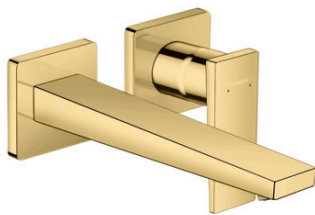

Metropol

Single lever basin mixer for concealed installation wall-mounted with lever handle and spout
22.5 cm 2 ticks

Finish: **Polished Gold Optic** Article Number: **32529999**

Description

product features

- consists of: single lever basin mixer for concealed installation wall-mounted, waste set
- projection: 225 mm
- handle variant: lever handle
- spray type: normal spray
- maximum flow rate at 3 bar: 3,8 l/min
- ceramic cartridge
- temperature limitation adjustable
- non-closing waste set
- material waste set: metal
- connection type: basic set
- connection dimension: DN15
- handle can be positioned on the right or left, depending on the basic set installation

Technology

Product image

Scale drawing

Metropol

**Single lever basin mixer for concealed installation wall-mounted with lever handle and spout
22.5 cm 2 ticks**

Finish: **Polished Gold Optic** Article Number: **32529999**

Flowchart

www.divapor.com

Metropol
Single lever basin mixer for concealed installation wall-mounted with lever handle and spout
22.5 cm 2 ticks
 Finish: **Polished Gold Optic** Article Number: **32529999**