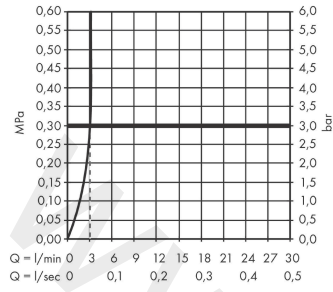

Metropol

**Single lever basin mixer for concealed installation wall-mounted with lever handle and spout
22.5 cm 2 ticks**

Finish: **Polished Gold Optic** Article Number: **32529999**

Flowchart

www.divapor.com