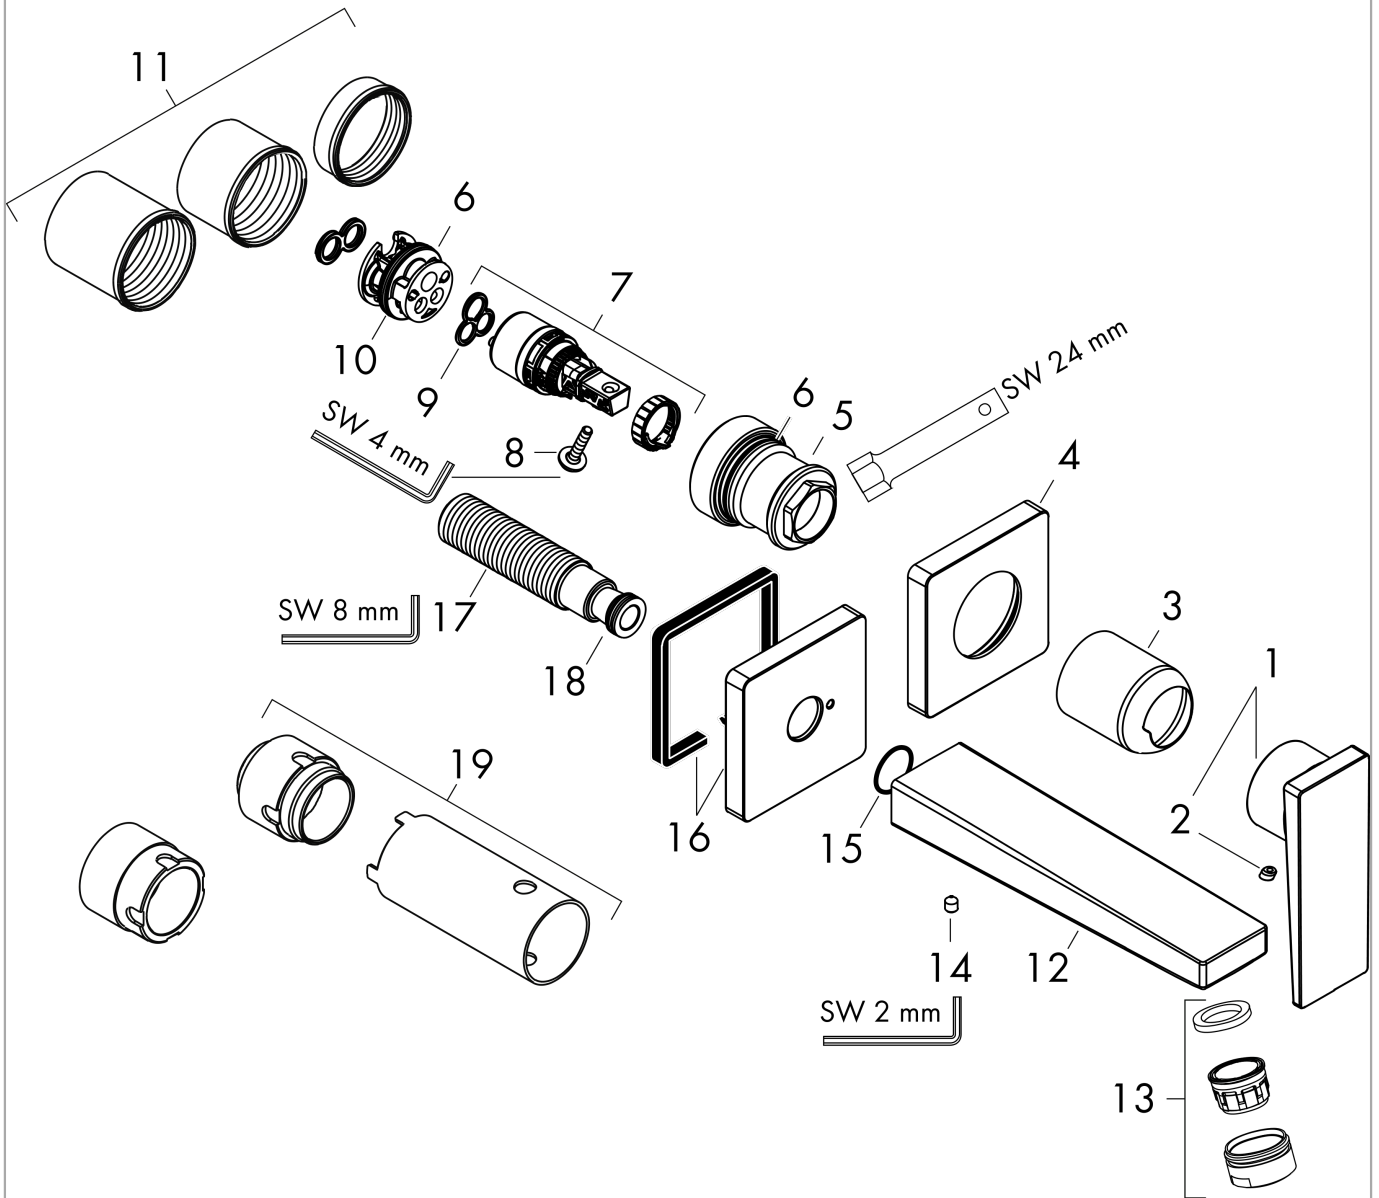

Metropol
Single lever basin mixer for concealed installation wall-mounted with lever handle and spout
22.5 cm 2 ticks
 Finish: **Matt White** Article Number: **32529709**

Description

product features

- consists of: single lever basin mixer for concealed installation wall-mounted, waste set
- projection: 225 mm
- handle variant: lever handle
- spray type: normal spray
- maximum flow rate at 3 bar: 3,8 l/min
- ceramic cartridge
- temperature limitation adjustable
- non-closing waste set
- material waste set: metal
- connection type: basic set
- connection dimension: DN15
- handle can be positioned on the right or left, depending on the basic set installation

Flowchart

Metropol
Single lever basin mixer for concealed installation wall-mounted with lever handle and spout
22.5 cm 2 ticks
 Finish: **Matt White** Article Number: **32529709**

Exploded Drawing

Year of production: >04/20

Metropol

Single lever basin mixer for concealed installation wall-mounted with lever handle and spout
22.5 cm 2 ticks

Finish: **Matt White** Article Number: **32529709**

Spare part list

Year of production: >04/20

Pos.	Description	Article Number	Price	PU
1	handle	93163700	£ 64,00	1
2	screw cover	96338000	£ 3,30	1
3	sleeve	93053700	£ 64,00	1
4	escutcheon for handle	93161700	£ 96,00	1
5	nut	93141000	£ 43,00	1
6	O-ring 26x2	98147000	£ 3,30	1
7	cartridge, assy	95973001	£ 79,00	1
8	locking screw for handle	95140000	£ 6,10	1
9	seal	98865000	£ 35,00	1
10	adapter for cartridge	95634000	£ 13,30	1
11	fixing set	97971000	£ 43,00	1
12	spout 225 mm	93166700	£ 260,00	1
13	aerator M24x1	98453700	-	1
14	hollow set screw M5x6	94810000	£ 6,10	1
15	O-ring 18x1,5	98231000	£ 3,30	1
16	escutcheon for spout	93162700	£ 64,00	1
17	connecting thread G½	95626000	£ 43,00	1
18	O-ring 13x2	98128000	£ 3,30	1
19	extension set 25 mm for 13622180	31971000	£ 169,00	1
a	base body	13622180	£ 355,00	1
b	waste	50001700	£ 99,36	1
c	adapter for exchanged connections	93819000	£ 173,00	1