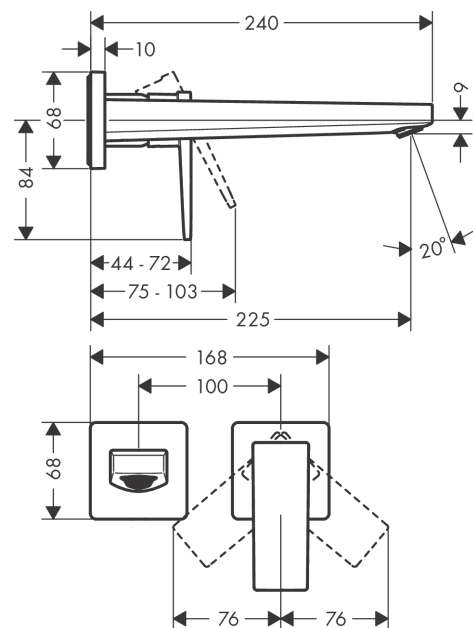

Metropol
Single lever basin mixer for concealed installation wall-mounted with lever handle and spout
22.5 cm 2 ticks
 Finish: **Matt White** Article Number: **32529709**

Description

product features

- consists of: single lever basin mixer for concealed installation wall-mounted, waste set
- projection: 225 mm
- handle variant: lever handle
- spray type: normal spray
- maximum flow rate at 3 bar: 3,8 l/min
- ceramic cartridge
- temperature limitation adjustable
- non-closing waste set
- material waste set: metal
- connection type: basic set
- connection dimension: DN15
- handle can be positioned on the right or left, depending on the basic set installation

Technology

Product image

Scale drawing

Metropol
Single lever basin mixer for concealed installation wall-mounted with lever handle and spout
22.5 cm 2 ticks
 Finish: **Matt White** Article Number: **32529709**

Flowchart

Metropol
Single lever basin mixer for concealed installation wall-mounted with lever handle and spout
22.5 cm 2 ticks
 Finish: **Matt White** Article Number: **32529709**

Exploded Drawing

Year of production: >04/20

Metropol

Single lever basin mixer for concealed installation wall-mounted with lever handle and spout
22.5 cm 2 ticks

Finish: **Matt White** Article Number: **32529709**

Spare part list

Year of production: >04/20