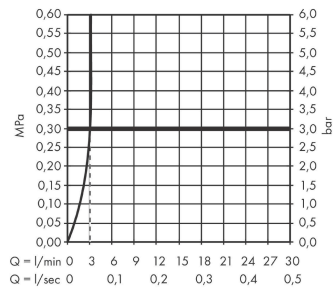

Metropol
Single lever basin mixer for concealed installation wall-mounted with lever handle and spout
22.5 cm 2 ticks
 Finish: **Matt White** Article Number: **32529709**

Description

product features

- consists of: single lever basin mixer for concealed installation wall-mounted, waste set
- projection: 225 mm
- handle variant: lever handle
- spray type: normal spray
- maximum flow rate at 3 bar: 3,8 l/min
- ceramic cartridge
- temperature limitation adjustable
- non-closing waste set
- material waste set: metal
- connection type: basic set
- connection dimension: DN15
- handle can be positioned on the right or left, depending on the basic set installation

Technology

Product image

Scale drawing

Metropol
Single lever basin mixer for concealed installation wall-mounted with lever handle and spout
22.5 cm 2 ticks
 Finish: **Matt White** Article Number: **32529709**

Flowchart

Metropol
Single lever basin mixer for concealed installation wall-mounted with lever handle and spout
22.5 cm 2 ticks
 Finish: **Matt White** Article Number: **32529709**

Exploded Drawing

Year of production: >04/20