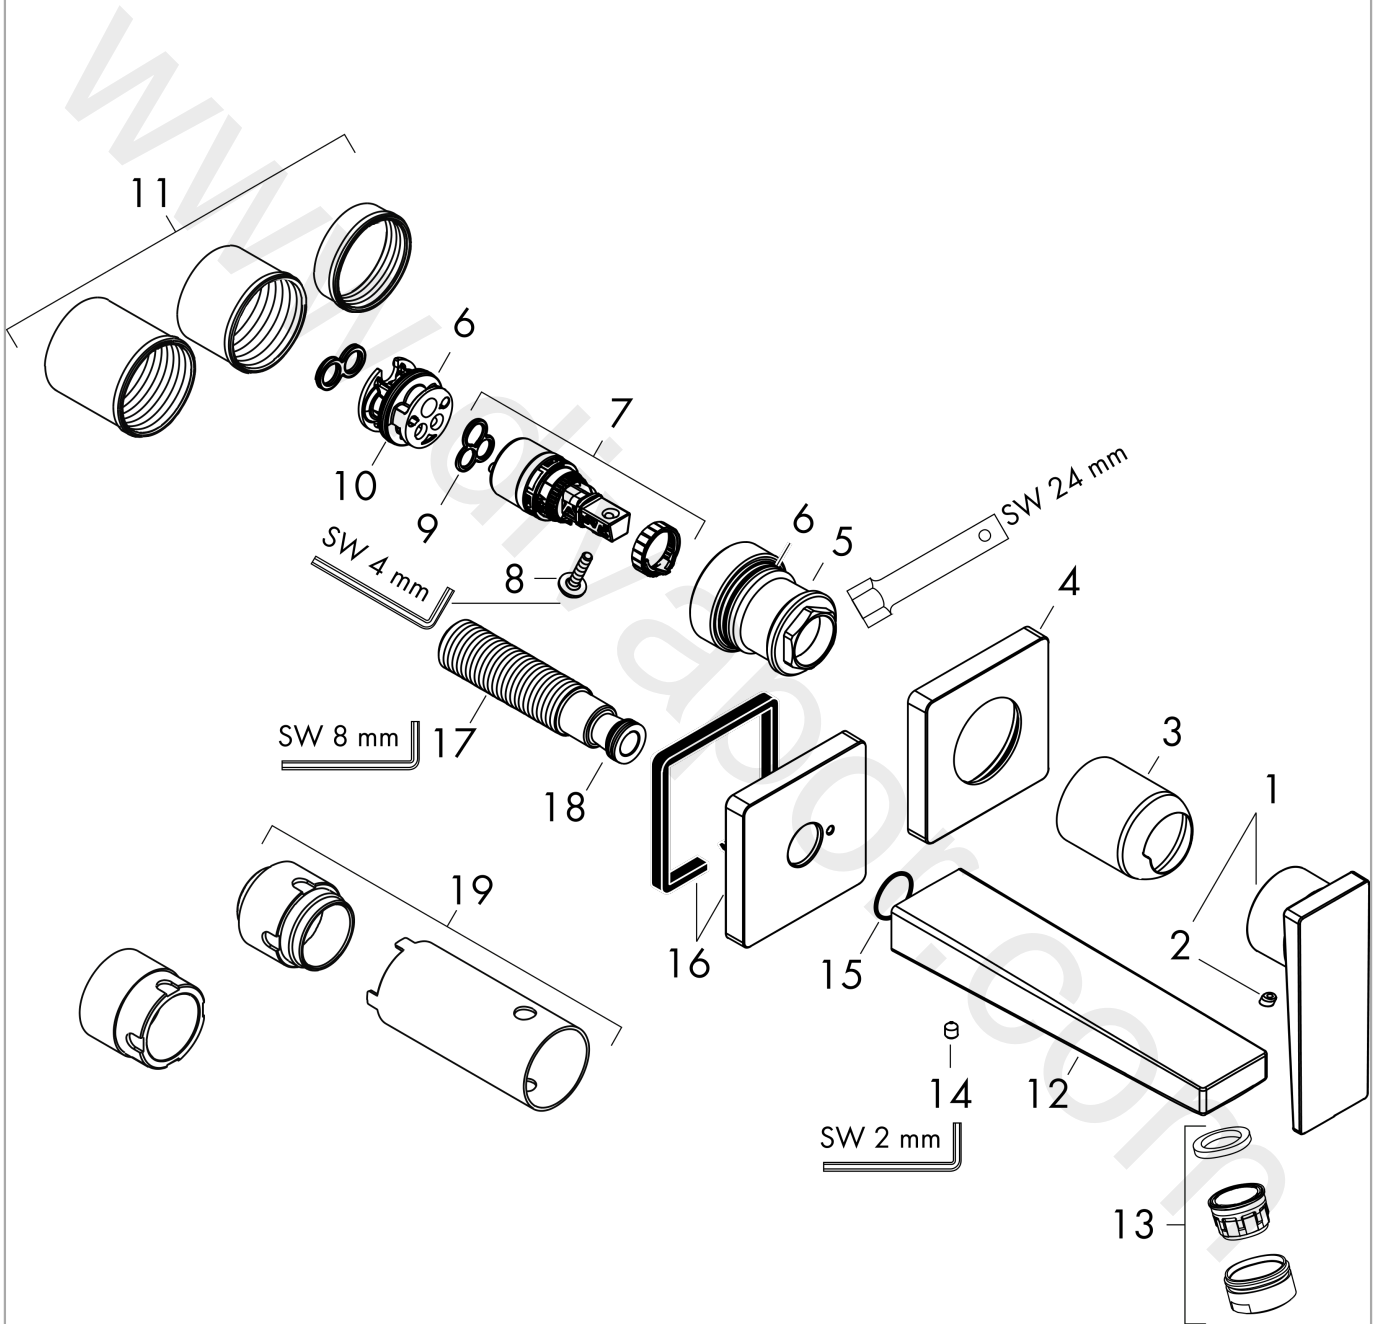

Metropol
Single lever basin mixer for concealed installation wall-mounted with lever handle and spout
22.5 cm 2 ticks
Finish: **Matt Black** Article Number: **32529679**

Exploded Drawing

Year of production: >04/20

Metropol

Single lever basin mixer for concealed installation wall-mounted with lever handle and spout
22.5 cm 2 ticks

Finish: **Matt Black** Article Number: **32529679**

Spare part list

Year of production: >04/20

Pos.	Description	Article Number	Price	PU
1	handle	93163670	£ 64,00	1
2	screw cover	96338000	£ 3,30	1
3	sleeve	93053670	£ 64,00	1
4	escutcheon for handle	93161670	£ 96,00	1
5	nut	93141000	£ 43,00	1
6	O-ring 26x2	98147000	£ 3,30	1
7	cartridge, assy	95973001	£ 79,00	1
8	locking screw for handle	95140000	£ 6,10	1
9	seal	98865000	£ 35,00	1
10	adapter for cartridge	95634000	£ 13,30	1
11	fixing set	97971000	£ 43,00	1
12	spout 225 mm	93166670	£ 260,00	1
13	aerator M24x1	98453670	£ 33,00	1
14	hollow set screw M5x6	94810000	£ 6,10	1
15	O-ring 18x1,5	98231000	£ 3,30	1
16	escutcheon for spout	93162670	£ 64,00	1
17	connecting thread G½	95626000	£ 43,00	1
18	O-ring 13x2	98128000	£ 3,30	1
19	extension set 25 mm for 13622180	31971000	£ 169,00	1
a	base body	13622180	£ 355,00	1
b	waste	50001670	£ 99,36	1
c	adapter for exchanged connections	93819000	£ 173,00	1