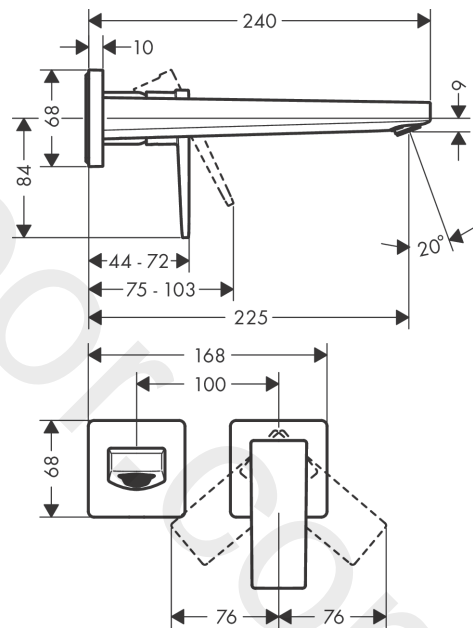

## Metropol

Single lever basin mixer for concealed installation wall-mounted with lever handle and spout  
22.5 cm 2 ticks

Finish: **Matt Black** Article Number: **32529679**

#### product features

- consists of: single lever basin mixer for concealed installation wall-mounted, waste set
- projection: 225 mm
- handle variant: lever handle
- spray type: normal spray
- maximum flow rate at 3 bar: 3,8 l/min
- ceramic cartridge
- temperature limitation adjustable
- non-closing waste set
- material waste set: metal
- connection type: basic set
- connection dimension: DN15
- handle can be positioned on the right or left, depending on the basic set installation

### Scale drawing

**Metropol**  
**Single lever basin mixer for concealed installation wall-mounted with lever handle and spout**  
**22.5 cm 2 ticks**  
 Finish: **Matt Black** Article Number: **32529679**