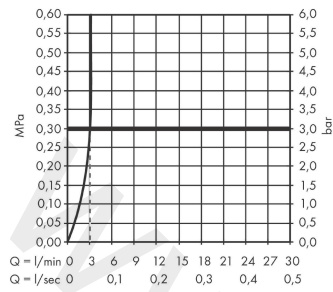

Metropol
Single lever basin mixer for concealed installation wall-mounted with lever handle and spout
22.5 cm 2 ticks
Finish: **Matt Black** Article Number: **32529679**

Flowchart

www.divapor.com