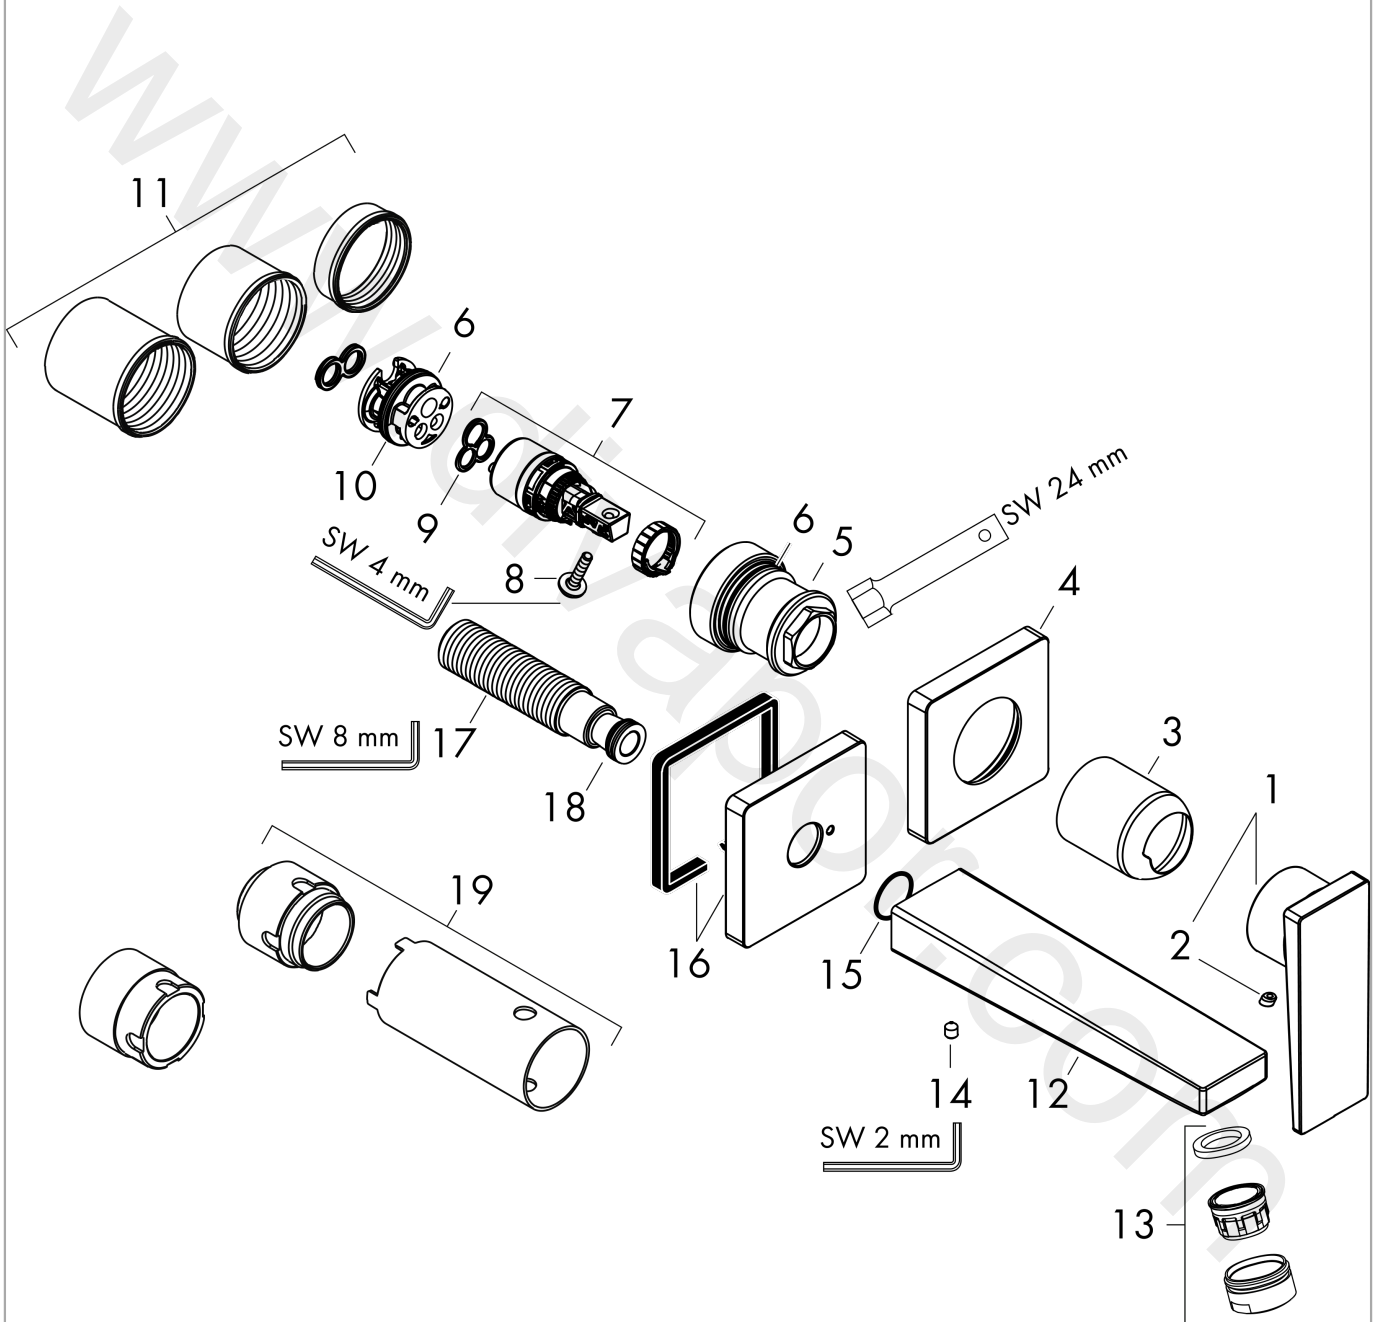

- consists of: single lever basin mixer for concealed installation wall-mounted, waste set
- projection: 225 mm
- handle variant: lever handle
- spray type: normal spray
- maximum flow rate at 3 bar: 3,8 l/min
- ceramic cartridge
- temperature limitation adjustable
- non-closing waste set
- material waste set: metal
- connection type: basic set
- connection dimension: DN15
- handle can be positioned on the right or left, depending on the basic set installation

Flowchart

www.divapor.com

Metropol

Single lever basin mixer for concealed installation wall-mounted with lever handle and spout
 22.5 cm 2 ticks

Finish: **Brushed Black Chrome** Article Number: **32529349**

Exploded Drawing

Year of production: >04/20

Metropol**Single lever basin mixer for concealed installation wall-mounted with lever handle and spout
22.5 cm 2 ticks**Finish: **Brushed Black Chrome** Article Number: **32529349****Spare part list**

Year of production: >04/20

Pos.	Description	Article Number	Price	PU
1	handle	93163340	£ 64,00	1
2	screw cover	96338000	£ 3,30	1
3	sleeve	93053340	£ 64,00	1
4	escutcheon for handle	93161340	£ 96,00	1
5	nut	93141000	£ 43,00	1
6	O-ring 26x2	98147000	£ 3,30	1
7	cartridge, assy	95973001	£ 79,00	1
8	locking screw for handle	95140000	£ 6,10	1
9	seal	98865000	£ 35,00	1
10	adapter for cartridge	95634000	£ 13,30	1
11	fixing set	97971000	£ 43,00	1
12	spout 225 mm	93166340	£ 260,00	1
13	aerator M24x1	98453340	£ 33,00	1
14	hollow set screw M5x6	94810000	£ 6,10	1
15	O-ring 18x1,5	98231000	£ 3,30	1
16	escutcheon for spout	93162340	£ 64,00	1
17	connecting thread G½	95626000	£ 43,00	1
18	O-ring 13x2	98128000	£ 3,30	1
19	extension set 25 mm for 13622180	31971000	£ 169,00	1
a	base body	13622180	£ 355,00	1
b	waste	50001340	£ 106,56	1
c	adapter for exchanged connections	93819000	£ 173,00	1