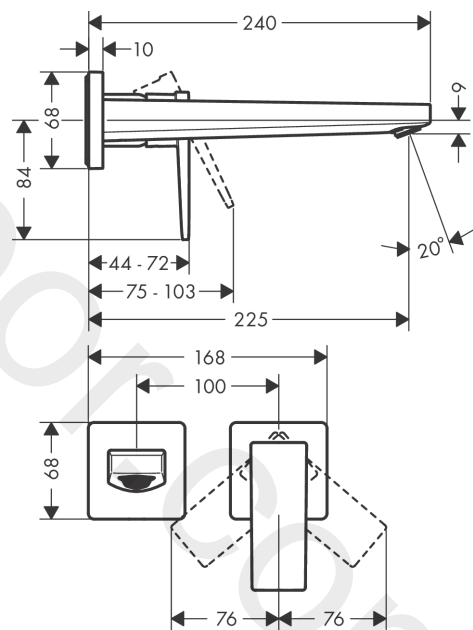

- consists of: single lever basin mixer for concealed installation wall-mounted, waste set
- projection: 225 mm
- handle variant: lever handle
- spray type: normal spray
- maximum flow rate at 3 bar: 3,8 l/min
- ceramic cartridge
- temperature limitation adjustable
- non-closing waste set
- material waste set: metal
- connection type: basic set
- connection dimension: DN15
- handle can be positioned on the right or left, depending on the basic set installation

Technology

Product image

Scale drawing

Metropol

**Single lever basin mixer for concealed installation wall-mounted with lever handle and spout
22.5 cm 2 ticks**

Finish: **Brushed Black Chrome** Article Number: **32529349**

Exploded Drawing

Year of production: >04/20

Metropol**Single lever basin mixer for concealed installation wall-mounted with lever handle and spout
22.5 cm 2 ticks**Finish: **Brushed Black Chrome** Article Number: **32529349****Spare part list**

Year of production: >04/20

Pos.	Description	Article Number	Price	PU
1	handle	93163340	£ 64,00	1
2	screw cover	96338000	£ 3,30	1
3	sleeve	93053340	£ 64,00	1
4	escutcheon for handle	93161340	£ 96,00	1
5	nut	93141000	£ 43,00	1
6	O-ring 26x2	98147000	£ 3,30	1
7	cartridge, assy	95973001	£ 79,00	1
8	locking screw for handle	95140000	£ 6,10	1
9	seal	98865000	£ 35,00	1
10	adapter for cartridge	95634000	£ 13,30	1
11	fixing set	97971000	£ 43,00	1
12	spout 225 mm	93166340	£ 260,00	1
13	aerator M24x1	98453340	£ 33,00	1
14	hollow set screw M5x6	94810000	£ 6,10	1
15	O-ring 18x1,5	98231000	£ 3,30	1
16	escutcheon for spout	93162340	£ 64,00	1
17	connecting thread G½	95626000	£ 43,00	1
18	O-ring 13x2	98128000	£ 3,30	1
19	extension set 25 mm for 13622180	31971000	£ 169,00	1
a	base body	13622180	£ 355,00	1
b	waste	50001340	£ 106,56	1
c	adapter for exchanged connections	93819000	£ 173,00	1