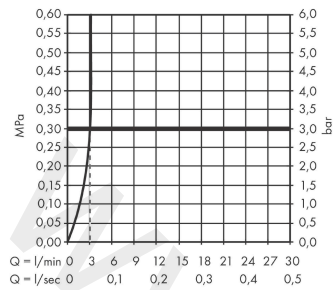

Metropol

**Single lever basin mixer for concealed installation wall-mounted with lever handle and spout
22.5 cm 2 ticks**

Finish: **Brushed Black Chrome** Article Number: **32529349**

Flowchart

www.divapor.com