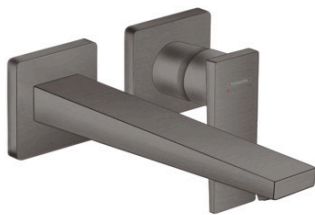

Metropol

Single lever basin mixer for concealed installation wall-mounted with lever handle and spout
22.5 cm 2 ticks

Finish: **Brushed Black Chrome** Article Number: **32529349**

Description

product features

- consists of: single lever basin mixer for concealed installation wall-mounted, waste set
- projection: 225 mm
- handle variant: lever handle
- spray type: normal spray
- maximum flow rate at 3 bar: 3,8 l/min
- ceramic cartridge
- temperature limitation adjustable
- non-closing waste set
- material waste set: metal
- connection type: basic set
- connection dimension: DN15
- handle can be positioned on the right or left, depending on the basic set installation

Technology

Product image

Scale drawing

Metropol

**Single lever basin mixer for concealed installation wall-mounted with lever handle and spout
22.5 cm 2 ticks**

Finish: **Brushed Black Chrome** Article Number: **32529349**

Flowchart

www.divapor.com

Metropol

Single lever basin mixer for concealed installation wall-mounted with lever handle and spout
 22.5 cm 2 ticks

Finish: **Brushed Black Chrome** Article Number: **32529349**