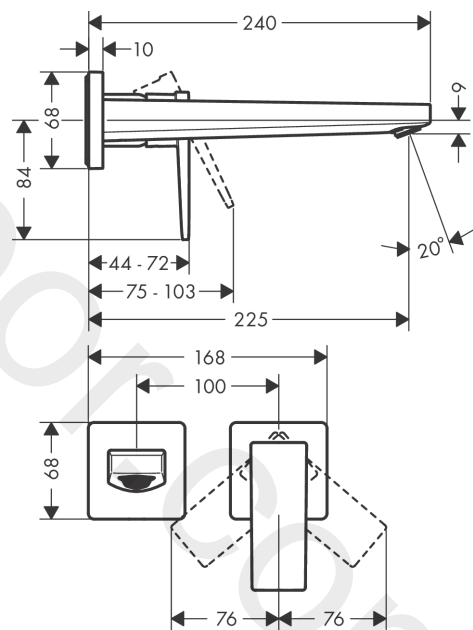

Metropol

Single lever basin mixer for concealed installation wall-mounted with lever handle and spout
22.5 cm 2 ticks

Finish: **Brushed Bronze** Article Number: **32529149**

Description

product features

- consists of: single lever basin mixer for concealed installation wall-mounted, waste set
- projection: 225 mm
- handle variant: lever handle
- spray type: normal spray
- maximum flow rate at 3 bar: 3,8 l/min
- ceramic cartridge
- temperature limitation adjustable
- non-closing waste set
- material waste set: metal
- connection type: basic set
- connection dimension: DN15
- handle can be positioned on the right or left, depending on the basic set installation

Technology

Product image

Scale drawing

Metropol
Single lever basin mixer for concealed installation wall-mounted with lever handle and spout
22.5 cm 2 ticks
 Finish: **Brushed Bronze** Article Number: **32529149**

Flowchart

www.divapor.com

Metropol
Single lever basin mixer for concealed installation wall-mounted with lever handle and spout
22.5 cm 2 ticks
 Finish: **Brushed Bronze** Article Number: **32529149**

Exploded Drawing

Year of production: >04/20

Pos.	Description	Article Number	Price	PU
1	handle	93163140	£ 64,00	1
2	screw cover	96338000	£ 3,30	1
3	sleeve	93053140	£ 64,00	1
4	escutcheon for handle	93161140	£ 96,00	1
5	nut	93141000	£ 43,00	1
6	O-ring 26x2	98147000	£ 3,30	1
7	cartridge, assy	95973001	£ 79,00	1
8	locking screw for handle	95140000	£ 6,10	1
9	seal	98865000	£ 35,00	1
10	adapter for cartridge	95634000	£ 13,30	1
11	fixing set	97971000	£ 43,00	1
12	spout 225 mm	93166140	£ 260,00	1
13	aerator M24x1	98453140	£ 33,00	1
14	hollow set screw M5x6	94810000	£ 6,10	1
15	O-ring 18x1,5	98231000	£ 3,30	1
16	escutcheon for spout	93162140	£ 64,00	1
17	connecting thread G½	95626000	£ 43,00	1
18	O-ring 13x2	98128000	£ 3,30	1
19	extension set 25 mm for 13622180	31971000	£ 169,00	1
a	base body	13622180	£ 355,00	1
b	waste	50001140	£ 106,56	1
c	adapter for exchanged connections	93819000	£ 173,00	1