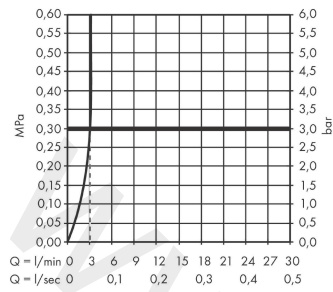

Metropol

Single lever basin mixer for concealed installation wall-mounted with lever handle and spout
22.5 cm 2 ticks

Finish: **Brushed Bronze** Article Number: **32529149**

Description

product features

- consists of: single lever basin mixer for concealed installation wall-mounted, waste set
- projection: 225 mm
- handle variant: lever handle
- spray type: normal spray
- maximum flow rate at 3 bar: 3,8 l/min
- ceramic cartridge
- temperature limitation adjustable
- non-closing waste set
- material waste set: metal
- connection type: basic set
- connection dimension: DN15
- handle can be positioned on the right or left, depending on the basic set installation

Technology

Product image

Scale drawing

Metropol
Single lever basin mixer for concealed installation wall-mounted with lever handle and spout
22.5 cm 2 ticks
 Finish: **Brushed Bronze** Article Number: **32529149**

Flowchart

www.divapor.com

Metropol
Single lever basin mixer for concealed installation wall-mounted with lever handle and spout
22.5 cm 2 ticks
 Finish: **Brushed Bronze** Article Number: **32529149**

Exploded Drawing