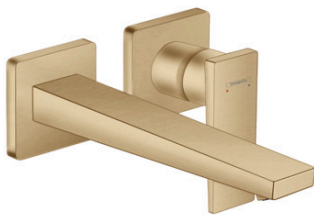

Metropol

Single lever basin mixer for concealed installation wall-mounted with lever handle and spout
22.5 cm 2 ticks

Finish: **Brushed Bronze** Article Number: **32529149**

Description

product features

- consists of: single lever basin mixer for concealed installation wall-mounted, waste set
- projection: 225 mm
- handle variant: lever handle
- spray type: normal spray
- maximum flow rate at 3 bar: 3,8 l/min
- ceramic cartridge
- temperature limitation adjustable
- non-closing waste set
- material waste set: metal
- connection type: basic set
- connection dimension: DN15
- handle can be positioned on the right or left, depending on the basic set installation

Technology

Product image

Scale drawing

Metropol
Single lever basin mixer for concealed installation wall-mounted with lever handle and spout
22.5 cm 2 ticks
 Finish: **Brushed Bronze** Article Number: **32529149**

Flowchart

www.divapor.com

Metropol
Single lever basin mixer for concealed installation wall-mounted with lever handle and spout
22.5 cm 2 ticks
 Finish: **Brushed Bronze** Article Number: **32529149**

Exploded Drawing

Year of production: >04/20

Metropol

Single lever basin mixer for concealed installation wall-mounted with lever handle and spout
22.5 cm 2 ticks

Finish: **Brushed Bronze** Article Number: **32529149**

Spare part list