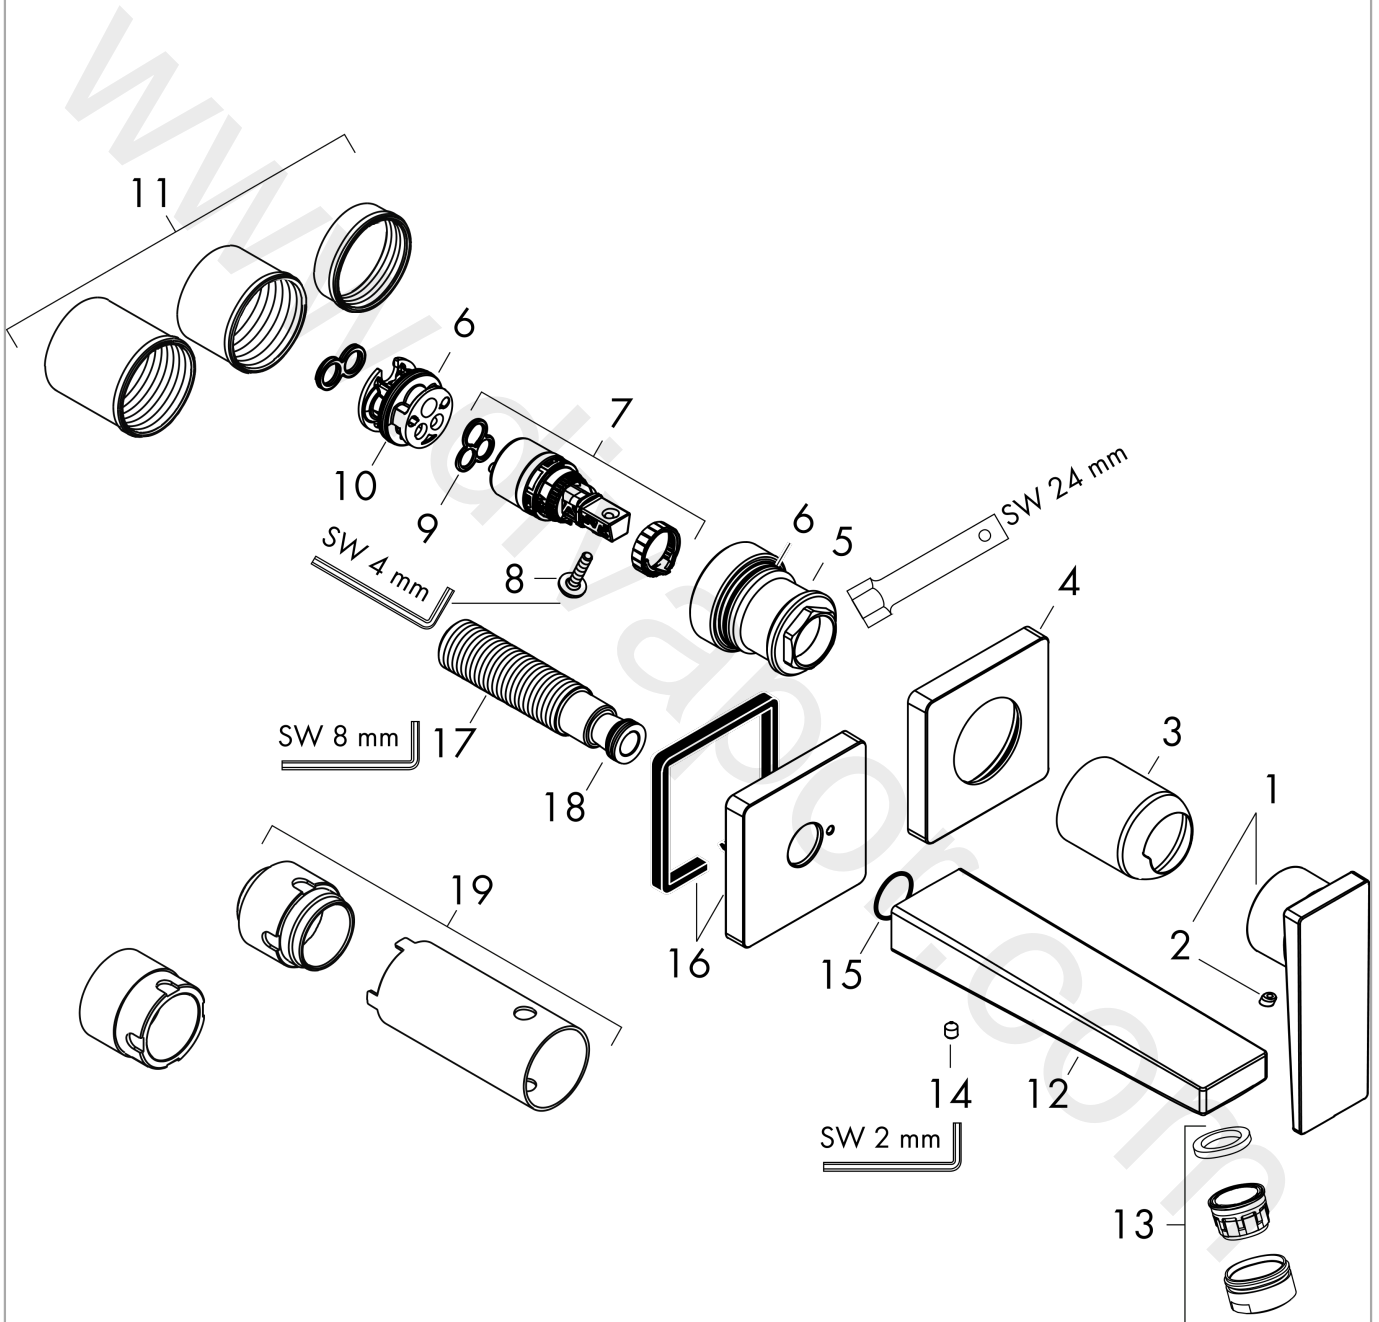

Metropol

Single lever basin mixer for concealed installation wall-mounted with lever handle and spout
22.5 cm 2 ticks

Finish: **Brushed Bronze** Article Number: **32529149**

Description

product features

- consists of: single lever basin mixer for concealed installation wall-mounted, waste set
- projection: 225 mm
- handle variant: lever handle
- spray type: normal spray
- maximum flow rate at 3 bar: 3,8 l/min
- ceramic cartridge
- temperature limitation adjustable
- non-closing waste set
- material waste set: metal
- connection type: basic set
- connection dimension: DN15
- handle can be positioned on the right or left, depending on the basic set installation

Flowchart

www.divapor.com

Metropol
Single lever basin mixer for concealed installation wall-mounted with lever handle and spout
22.5 cm 2 ticks
 Finish: **Brushed Bronze** Article Number: **32529149**

Exploded Drawing

Year of production: >04/20

Metropol

Single lever basin mixer for concealed installation wall-mounted with lever handle and spout
22.5 cm 2 ticks

Finish: **Brushed Bronze** Article Number: **32529149**

Spare part list

Year of production: >04/20

Pos.	Description	Article Number	Price	PU
1	handle	93163140	£ 64,00	1
2	screw cover	96338000	£ 3,30	1
3	sleeve	93053140	£ 64,00	1
4	escutcheon for handle	93161140	£ 96,00	1
5	nut	93141000	£ 43,00	1
6	O-ring 26x2	98147000	£ 3,30	1
7	cartridge, assy	95973001	£ 79,00	1
8	locking screw for handle	95140000	£ 6,10	1
9	seal	98865000	£ 35,00	1
10	adapter for cartridge	95634000	£ 13,30	1
11	fixing set	97971000	£ 43,00	1
12	spout 225 mm	93166140	£ 260,00	1
13	aerator M24x1	98453140	£ 33,00	1
14	hollow set screw M5x6	94810000	£ 6,10	1
15	O-ring 18x1,5	98231000	£ 3,30	1
16	escutcheon for spout	93162140	£ 64,00	1
17	connecting thread G½	95626000	£ 43,00	1
18	O-ring 13x2	98128000	£ 3,30	1
19	extension set 25 mm for 13622180	31971000	£ 169,00	1
a	base body	13622180	£ 355,00	1
b	waste	50001140	£ 106,56	1
c	adapter for exchanged connections	93819000	£ 173,00	1