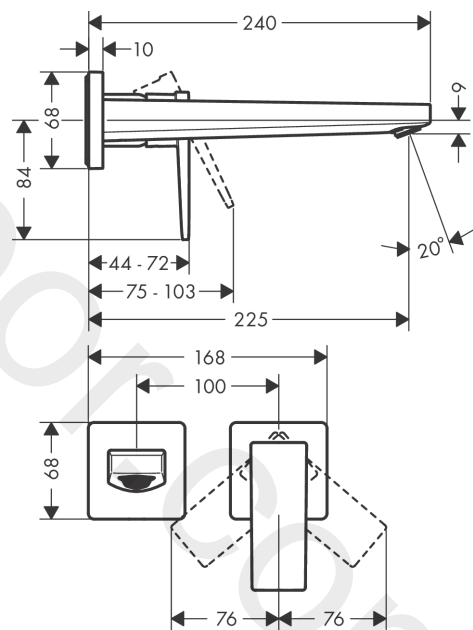

## Metropol

Single lever basin mixer for concealed installation wall-mounted with lever handle and spout  
22.5 cm 2 ticks

Finish: **Chrome** Article Number: **32529009**

#### product features

- consists of: single lever basin mixer for concealed installation wall-mounted, waste set
- projection: 225 mm
- handle variant: lever handle
- spray type: normal spray
- maximum flow rate at 3 bar: 3,8 l/min
- ceramic cartridge
- temperature limitation adjustable
- non-closing waste set
- material waste set: metal
- connection type: basic set
- connection dimension: DN15
- handle can be positioned on the right or left, depending on the basic set installation

### Scale drawing

**Metropol**

**Single lever basin mixer for concealed installation wall-mounted with lever handle and spout  
22.5 cm 2 ticks**

Finish: **Chrome** Article Number: **32529009**

**Flowchart**

Year of production: &gt;04/20

Pos.	Description	Article Number	Price	PU
1	handle	93163000	£ 43,00	1
2	screw cover	96338000	£ 3,30	1
3	sleeve	93053000	£ 43,00	1
4	escutcheon for handle	93161000	£ 64,00	1
5	nut	93141000	£ 43,00	1
6	O-ring 26x2	98147000	£ 3,30	1
7	cartridge, assy	95973001	£ 79,00	1
8	locking screw for handle	95140000	£ 6,10	1
9	seal	98865000	£ 35,00	1
10	adapter for cartridge	95634000	£ 13,30	1
11	fixing set	97971000	£ 43,00	1
12	spout 225 mm	93166000	£ 173,00	1
13	aerator M24x1	98453000	£ 20,50	1
14	hollow set screw M5x6	94810000	£ 6,10	1
15	O-ring 18x1,5	98231000	£ 3,30	1
16	escutcheon for spout	93162000	£ 43,00	1
17	connecting thread G½	95626000	£ 43,00	1
18	O-ring 13x2	98128000	£ 3,30	1
19	extension set 25 mm for 13622180	31971000	£ 169,00	1
a	base body	13622187	-	1
b	waste	50001000	£ 71,00	1
c	adapter for exchanged connections	93819000	£ 173,00	1