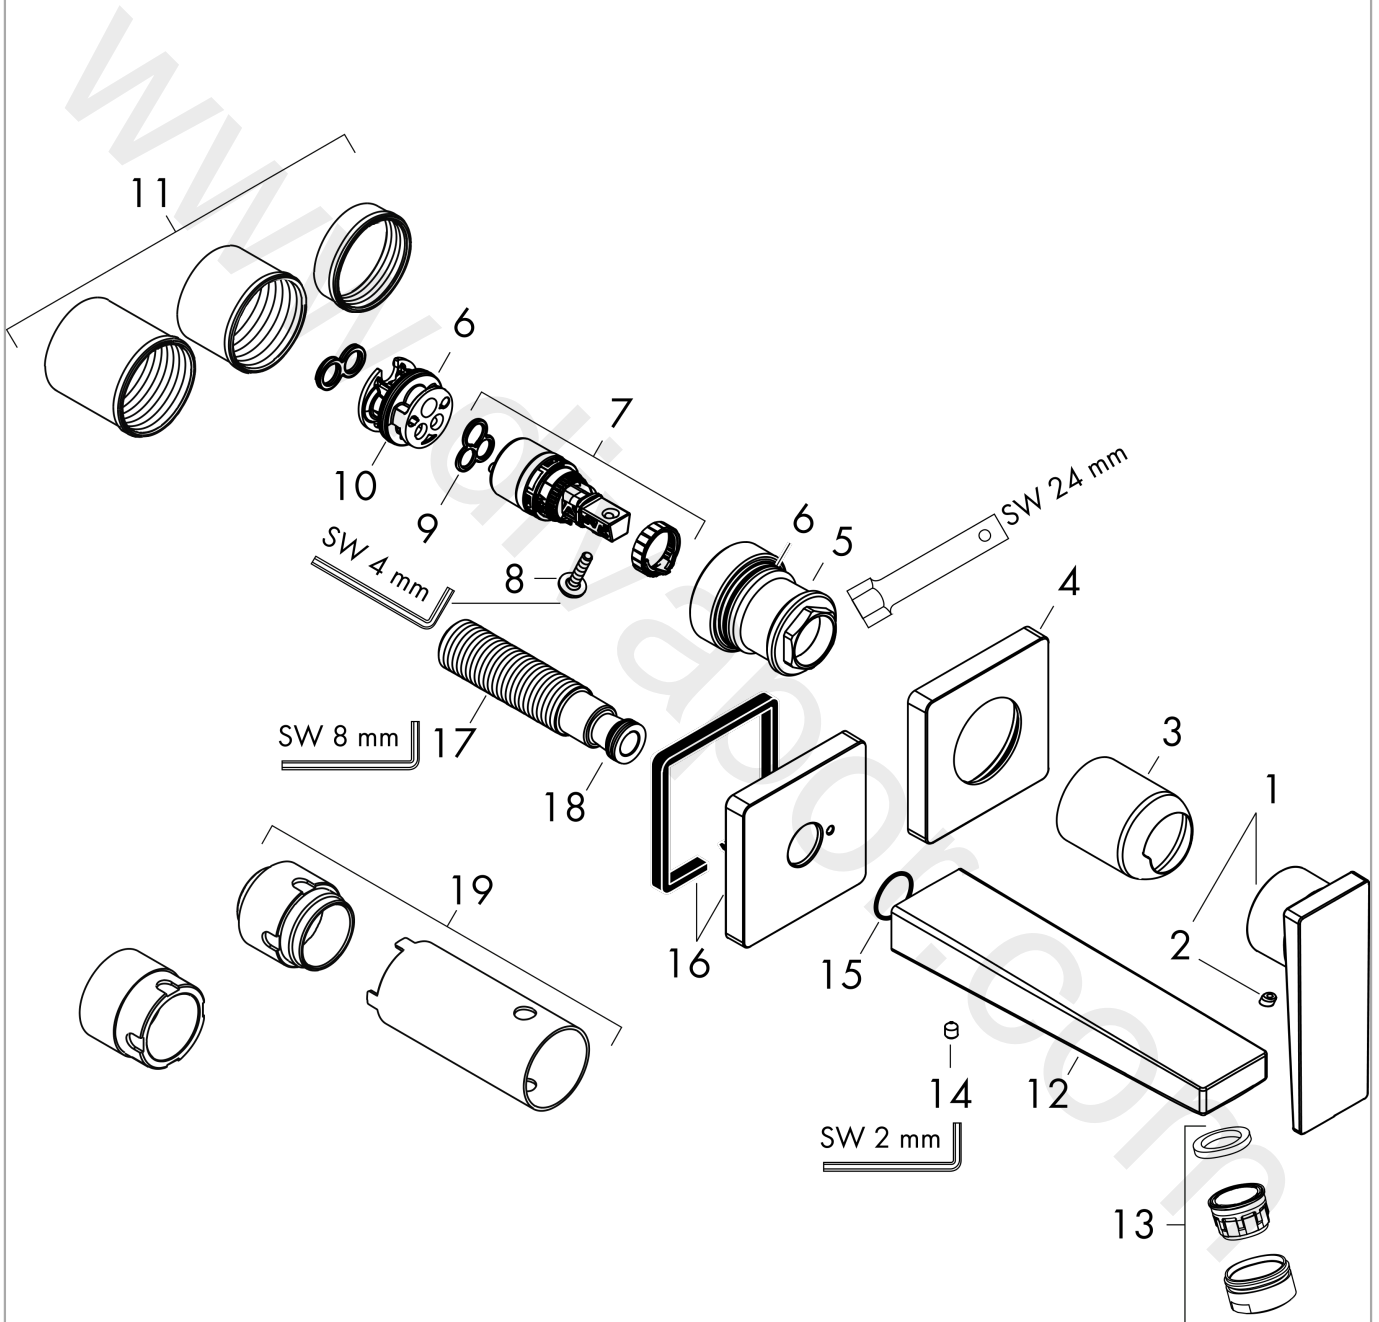

Metropol
Single lever basin mixer for concealed installation wall-mounted with lever handle and spout
22.5 cm 2 ticks
Finish: **Chrome** Article Number: **32529009**

Exploded Drawing

Year of production: >04/20

Metropol

**Single lever basin mixer for concealed installation wall-mounted with lever handle and spout
22.5 cm 2 ticks**

Finish: **Chrome** Article Number: **32529009**

Spare part list

Year of production: >04/20

Pos.	Description	Article Number	Price	PU
1	handle	93163000	£ 43,00	1
2	screw cover	96338000	£ 3,30	1
3	sleeve	93053000	£ 43,00	1
4	escutcheon for handle	93161000	£ 64,00	1
5	nut	93141000	£ 43,00	1
6	O-ring 26x2	98147000	£ 3,30	1
7	cartridge, assy	95973001	£ 79,00	1
8	locking screw for handle	95140000	£ 6,10	1
9	seal	98865000	£ 35,00	1
10	adapter for cartridge	95634000	£ 13,30	1
11	fixing set	97971000	£ 43,00	1
12	spout 225 mm	93166000	£ 173,00	1
13	aerator M24x1	98453000	£ 20,50	1
14	hollow set screw M5x6	94810000	£ 6,10	1
15	O-ring 18x1,5	98231000	£ 3,30	1
16	escutcheon for spout	93162000	£ 43,00	1
17	connecting thread G½	95626000	£ 43,00	1
18	O-ring 13x2	98128000	£ 3,30	1
19	extension set 25 mm for 13622180	31971000	£ 169,00	1
a	base body	13622187	-	1
b	waste	50001000	£ 71,00	1
c	adapter for exchanged connections	93819000	£ 173,00	1