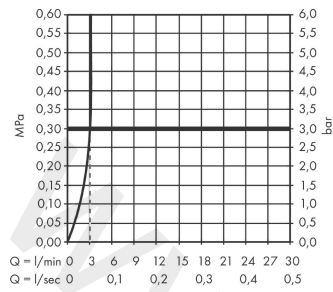

### Scale drawing

**Metropol**

**Single lever basin mixer for concealed installation wall-mounted with lever handle and spout  
22.5 cm 2 ticks**

Finish: **Chrome** Article Number: **32529009**

**Flowchart**