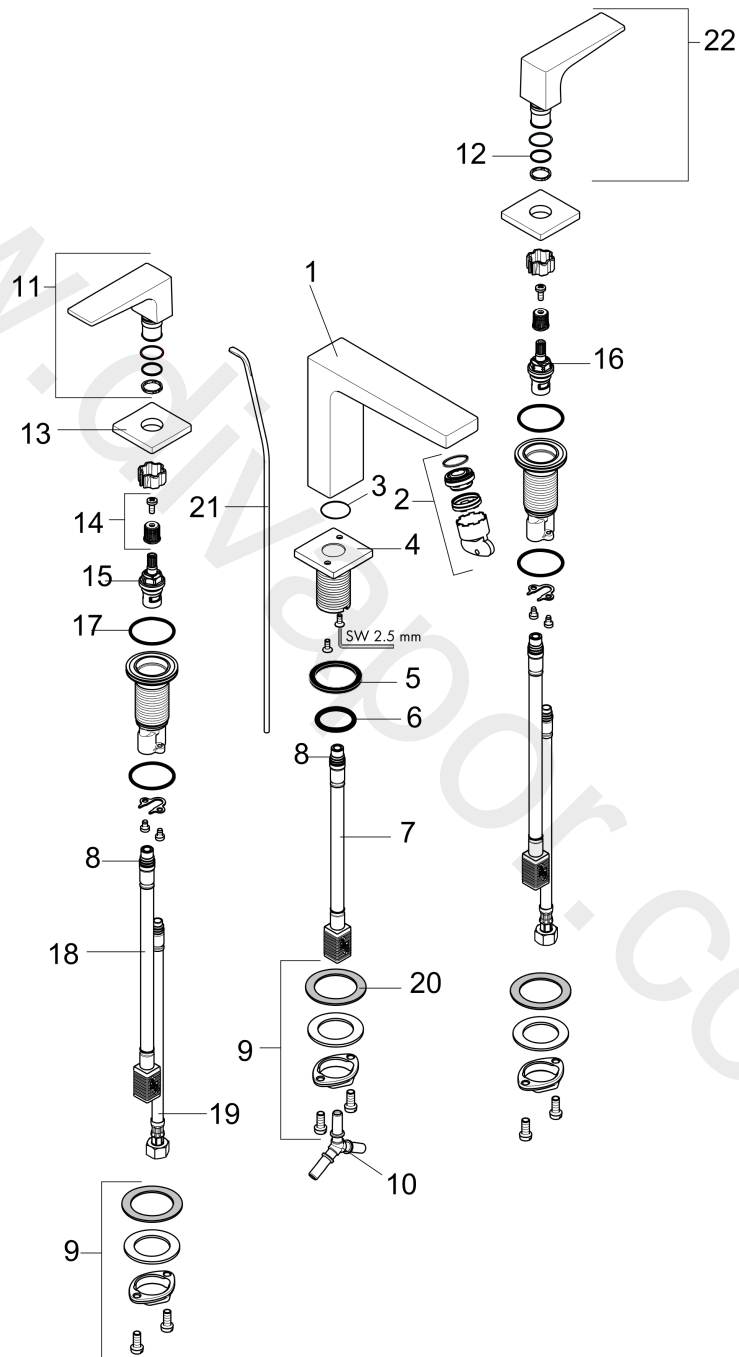

Metropol

3-hole basin mixer 110 with pop-up waste set 0.5 GPM

Finish: **Brushed Nickel** Article Number: **32528821**

Description

product features

- ComfortZone 110
- projection: 132 mm
- handle variant: lever handle
- spray type: normal spray
- maximum flow rate at 3 bar: 1,9 l/min
- ceramic valves hot/cold 90°
- suitable for continuous flow water heaters
- pop-up waste set G 1
- connection type: NPT ½

Technology

Product image

Metropol
3-hole basin mixer 110 with pop-up waste set 0.5 GPM
 Finish: **Brushed Nickel** Article Number: **32528821**

Exploded Drawing

Year of production: >10/19

Metropol

3-hole basin mixer 110 with pop-up waste set 0.5 GPM

Finish: **Brushed Nickel** Article Number: **32528821**

Spare part list

Year of production: >10/19

Pos.	Description	Article Number	Price	PU
1	spout 110 mm	93021820	-	1
2	aerator M24x1 (1,9 l/min)	92300820	-	1
3	O-ring 22x1,2	98397000	-	1
4	escutcheon for spout	92906820	-	1
5	flat seal	98749000	£ 6,10	1
6	O-ring 26x4	92191000	-	1
7	connection hose 200 mm M10x1	92913000	£ 51,00	1
8	O-ring 8x1,75	97827000	£ 3,30	1
9	fixing set (Ø 28)	92909000	£ 43,00	1
10	hose connection angel	92905000	£ 43,00	1
11	handle for hot water	92916820	-	1
12	O-Ring 14x1,5	98201000	£ 3,30	1
13	escutcheon	92915820	-	1
14	handle fixing set	98932000	£ 16,10	1
15	shut off unit right closing	98817001	-	1
16	shut off unit left closing	95366001	-	1
17	O-ring 33x2,5	92907000	£ 3,30	1
18	connection hose 400 mm M10x1	92914000	£ 64,00	1
19	connection hose 18½" M8x0,75 3/8"	96321001	-	1
20	lever collar	97548000	£ 3,30	1
21	pull rod	96657820	£ 35,00	1
22	handle for cold water	92917820	-	1
a	pop up waste	88509820	-	1