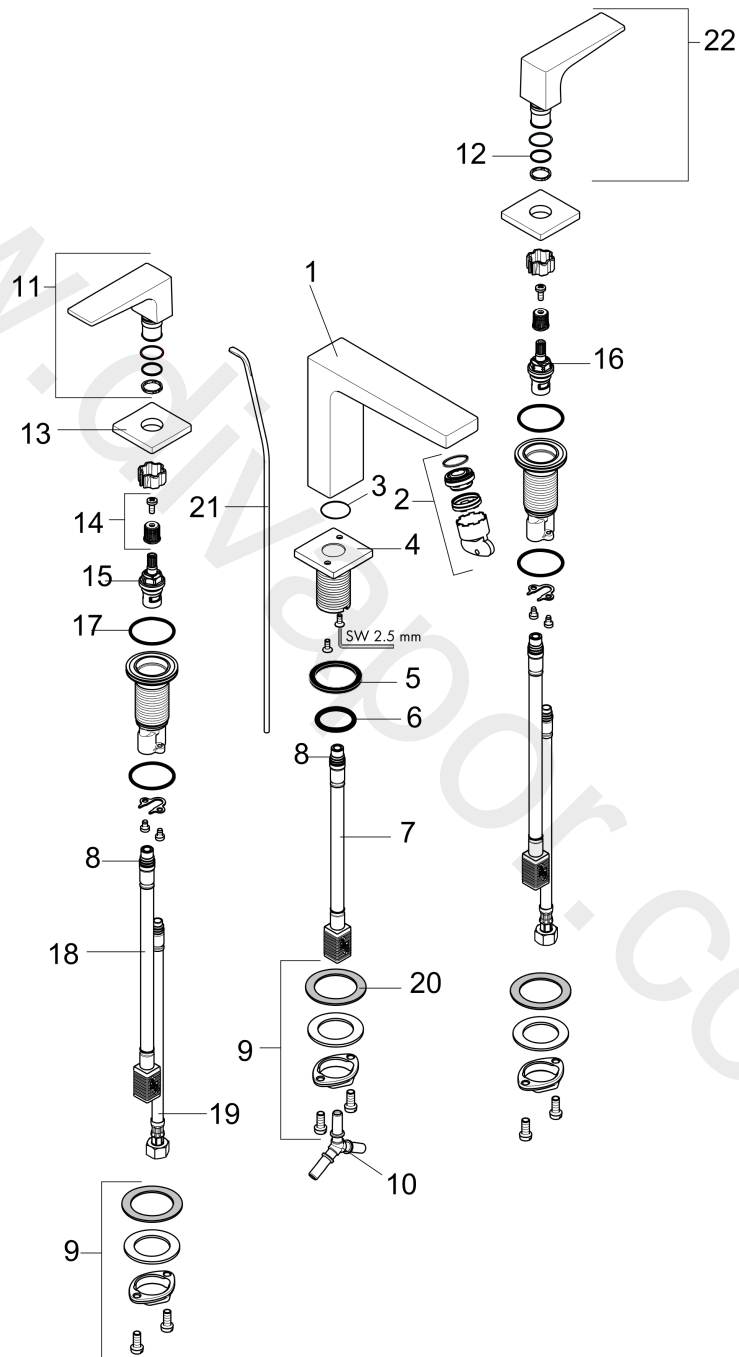

Technology

Product image

Metropol
3-hole basin mixer 110 with pop-up waste set 0.5 GPM
 Finish: **Chrome** Article Number: **32528001**

Exploded Drawing

Year of production: >10/19

Metropol

3-hole basin mixer 110 with pop-up waste set 0.5 GPM

Finish: **Chrome** Article Number: **32528001**

Spare part list

Year of production: >10/19

| Pos. | Description | Article Number | Price | PU |
|------|-----------------------------------|----------------|----------|----|
| 1 | spout 110 mm | 93021000 | £ 275,00 | 1 |
| 2 | aerator M24x1 (1,9 l/min) | 92300000 | £ 35,00 | 1 |
| 3 | O-ring 22x1,2 | 98397000 | - | 1 |
| 4 | escutcheon for spout | 92906000 | £ 96,00 | 1 |
| 5 | flat seal | 98749000 | £ 6,10 | 1 |
| 6 | O-ring 26x4 | 92191000 | - | 1 |
| 7 | connection hose 200 mm M10x1 | 92913000 | £ 51,00 | 1 |
| 8 | O-ring 8x1,75 | 97827000 | £ 3,30 | 1 |
| 9 | fixing set (Ø 28) | 92909000 | £ 43,00 | 1 |
| 10 | hose connection angel | 92905000 | £ 43,00 | 1 |
| 11 | handle for hot water | 92916000 | £ 64,00 | 1 |
| 12 | O-Ring 14x1,5 | 98201000 | £ 3,30 | 1 |
| 13 | escutcheon | 92915000 | £ 51,00 | 1 |
| 14 | handle fixing set | 98932000 | £ 16,10 | 1 |
| 15 | shut off unit right closing | 98817000 | £ 35,00 | 1 |
| 16 | shut off unit left closing | 95366001 | - | 1 |
| 17 | O-ring 33x2,5 | 92907000 | £ 3,30 | 1 |
| 18 | connection hose 400 mm M10x1 | 92914000 | £ 64,00 | 1 |
| 19 | connection hose 18½" M8x0,75 3/8" | 96321001 | - | 1 |
| 20 | lever collar | 97548000 | £ 3,30 | 1 |
| 21 | pull rod | 96657000 | £ 13,30 | 1 |
| 22 | handle for cold water | 92917000 | £ 64,00 | 1 |
| a | pop up waste | 88509000 | - | 1 |