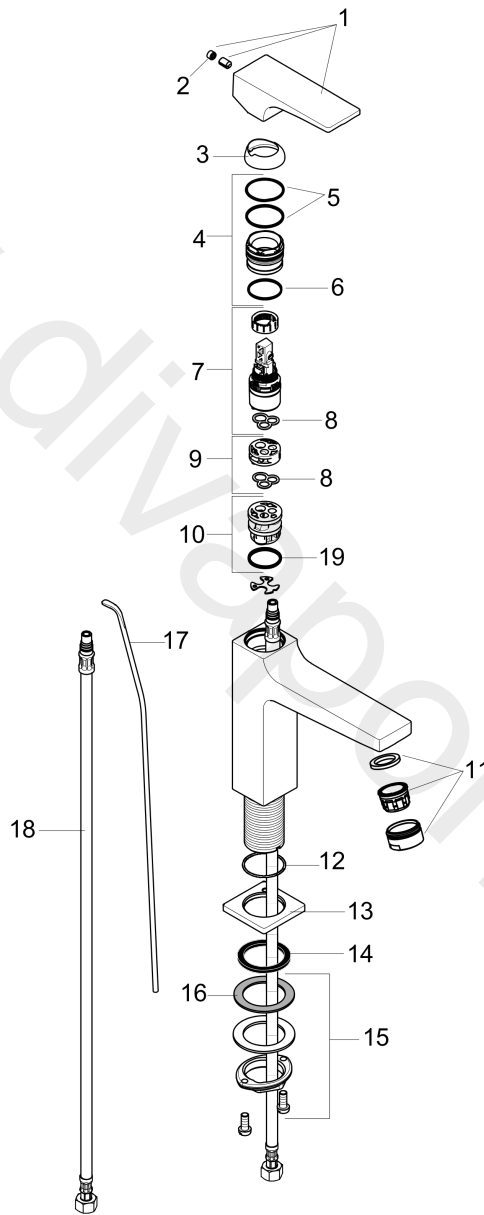

**Metropol**

**Single lever basin mixer 110 with lever handle and pop-up waste set 0.5 GPM**

Finish: **Brushed Nickel** Article Number: **32527821**

**Description**

**product features**

- ComfortZone 110
- projection: 135 mm
- handle variant: lever handle
- spray type: normal spray
- maximum flow rate at 3 bar: 1,9 l/min
- ceramic cartridge
- temperature limitation adjustable
- pop-up waste set G 1
- connection type: NPT ½

**Technology**

**Product image**

**Metropol**

**Single lever basin mixer 110 with lever handle and pop-up waste set 0.5 GPM**

Finish: **Brushed Nickel** Article Number: **32527821**

**Exploded Drawing**

Year of production: >01/20

## Metropol

Single lever basin mixer 110 with lever handle and pop-up waste set 0.5 GPM

Finish: **Brushed Nickel** Article Number: **32527821**

### Spare part list

Year of production: >01/20

Pos.	Description	Article Number	Price	PU
1	handle	92995820	-	1
2	screw cover	95704000	£ 3,30	1
3	flange	92625820	£ 51,00	1
4	nut	92689000	£ 25,00	1
5	O-ring 27x1,5	92527000	£ 13,30	1
6	O-ring 25x1,5	98146000	£ 3,30	1
7	cartridge, assy	95973001	£ 79,00	1
8	seal	98865000	£ 35,00	1
9	adapter for cartridge	92628000	£ 20,50	1
10	adapter for cartridge	98866000	£ 35,00	1
11	aerator M24x1 (1,9 l/min)	92300820	-	1
12	O-ring 32x1,5	92936000	£ 3,30	1
13	escutcheon	93048000	£ 43,00	1
14	flat seal	98749000	£ 6,10	1
15	fixing set (Ø 32)	13961000	£ 25,00	1
16	lever collar	97548000	£ 3,30	1
17	pull rod	96657820	£ 35,00	1
18	connection hose 23½" M8x0,75 3/8"	98600001	-	1
19	O-ring 23x2	98398000	£ 3,30	1
a	O-ring 7x1,5	98422000	£ 3,30	1
b	pop up waste	88509820	-	1