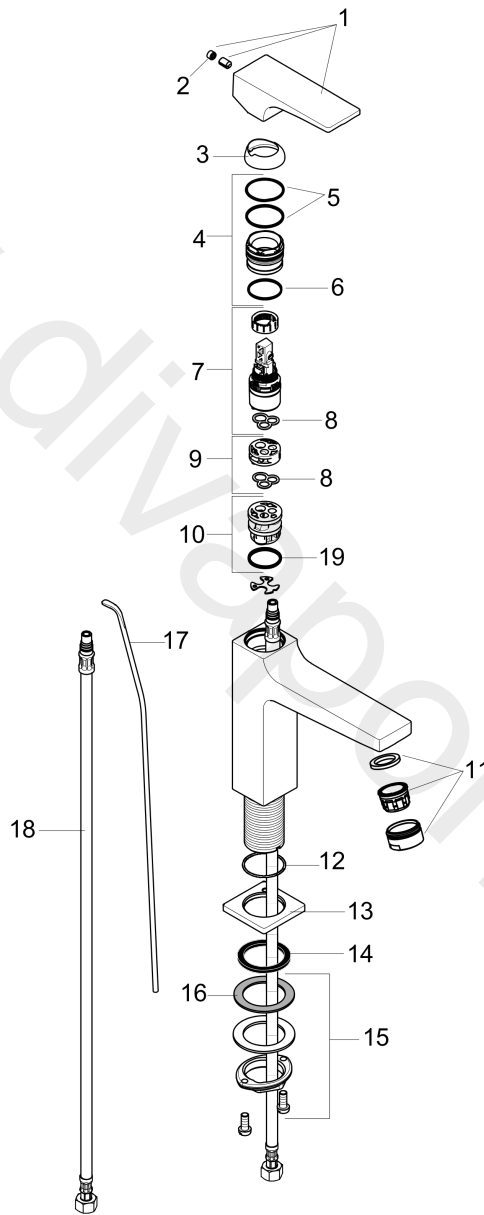

Metropol

Single lever basin mixer 110 with lever handle and pop-up waste set 0.5 GPM

Finish: **Chrome** Article Number: **32527001**

Description

product features

- ComfortZone 110
- projection: 135 mm
- handle variant: lever handle
- spray type: normal spray
- maximum flow rate at 3 bar: 1,9 l/min
- ceramic cartridge
- temperature limitation adjustable
- pop-up waste set G 1
- connection type: NPT ½

Technology

Product image

Metropol

Single lever basin mixer 110 with lever handle and pop-up waste set 0.5 GPM

Finish: **Chrome** Article Number: **32527001**

Exploded Drawing

Year of production: >01/20

Metropol

Single lever basin mixer 110 with lever handle and pop-up waste set 0.5 GPM

Finish: **Chrome** Article Number: **32527001**

Spare part list

Year of production: >01/20

Pos.	Description	Article Number	Price	PU
1	handle	92995000	£ 79,00	1
2	screw cover	95704000	£ 3,30	1
3	flange	92625000	£ 35,00	1
4	nut	92689000	£ 25,00	1
5	O-ring 27x1,5	92527000	£ 13,30	1
6	O-ring 25x1,5	98146000	£ 3,30	1
7	cartridge, assy	95973001	£ 79,00	1
8	seal	98865000	£ 35,00	1
9	adapter for cartridge	92628000	£ 20,50	1
10	adapter for cartridge	98866000	£ 35,00	1
11	aerator M24x1 (1,9 l/min)	92300000	£ 35,00	1
12	O-ring 32x1,5	92936000	£ 3,30	1
13	escutcheon	93048000	£ 43,00	1
14	flat seal	98749000	£ 6,10	1
15	fixing set (Ø 32)	13961000	£ 25,00	1
16	lever collar	97548000	£ 3,30	1
17	pull rod	96657000	£ 13,30	1
18	connection hose 23½" M8x0,75 3/8"	98600001	-	1
a	pop up waste	88509000	-	1
b	O-ring 7x1,5	98422000	£ 3,30	1