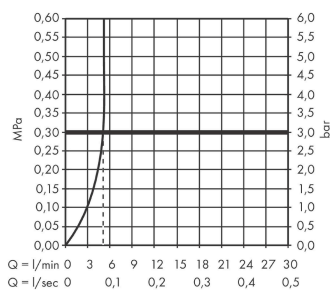

Metropol

Single lever basin mixer for concealed installation wall-mounted with lever handle and spout
22.5 cm

Finish: **Polished Gold Optic** Article Number: **32526997**

Description

product features

- projection: 225 mm
- handle variant: lever handle
- spray type: normal spray
- maximum flow rate at 3 bar: 5 l/min
- ceramic cartridge
- temperature limitation adjustable
- suitable for continuous flow water heaters
- non-closing waste set
- material waste set: metal
- connection type: basic set
- connection dimension: DN15
- handle can be positioned on the right or left, depending on the basic set installation

Technology

Product image

Scale drawing

Flowchart

Metropol
Single lever basin mixer for concealed installation wall-mounted with lever handle and spout
22.5 cm
 Finish: **Polished Gold Optic** Article Number: **32526997**

Exploded Drawing

Year of production: >03/20

Metropol

Single lever basin mixer for concealed installation wall-mounted with lever handle and spout
22.5 cm

Finish: **Polished Gold Optic** Article Number: **32526997**