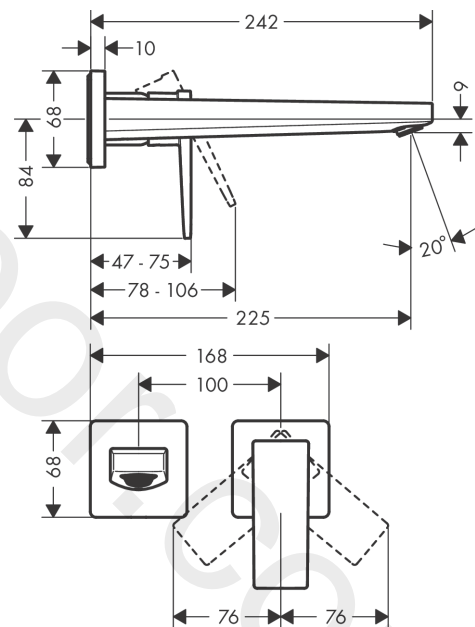

Metropol

Single lever basin mixer for concealed installation wall-mounted with lever handle and spout
22.5 cm

Finish: **Polished Gold Optic** Article Number: **32526997**

Description

product features

- projection: 225 mm
- handle variant: lever handle
- spray type: normal spray
- maximum flow rate at 3 bar: 5 l/min
- ceramic cartridge
- temperature limitation adjustable
- suitable for continuous flow water heaters
- non-closing waste set
- material waste set: metal
- connection type: basic set
- connection dimension: DN15
- handle can be positioned on the right or left, depending on the basic set installation

Technology

Product image

Scale drawing

Flowchart

Metropol
Single lever basin mixer for concealed installation wall-mounted with lever handle and spout
22.5 cm
 Finish: **Polished Gold Optic** Article Number: **32526997**

Exploded Drawing

Year of production: >03/20

Metropol

Single lever basin mixer for concealed installation wall-mounted with lever handle and spout
22.5 cm

Finish: **Polished Gold Optic** Article Number: **32526997**

Spare part list

Year of production: >03/20

Pos.	Description	Article Number	Price	PU
1	handle	93163990	£ 64,00	1
2	screw cover	96338000	£ 3,30	1
3	sleeve	93053990	£ 64,00	1
4	escutcheon for handle	93161990	£ 96,00	1
5	nut	93141000	£ 43,00	1
6	O-ring 26x2	98147000	£ 3,30	1
7	cartridge, assy	97685000	£ 64,00	1
8	locking screw for handle	95140000	£ 6,10	1
9	seal	98865000	£ 35,00	1
10	adapter for cartridge	95634000	£ 13,30	1
11	fixing set	97971000	£ 43,00	1
12	spout 225 mm	93166990	£ 260,00	1
13	aerator M24x1 (5 l/min)	92996000	£ 35,00	1
14	service tool	95661000	£ 6,10	1
15	hollow set screw M5x6	94810000	£ 6,10	1
16	O-ring 18x1,5	98231000	£ 3,30	1
17	escutcheon for spout	93162990	£ 64,00	1
18	connecting thread G½	95626000	£ 43,00	1
19	O-ring 13x2	98128000	£ 3,30	1
20	extension set 25 mm for 13622180	31971000	£ 169,00	1
a	base body	13622187	-	1
b	waste	50001990	£ 106,56	1
c	adapter for exchanged connections	93819000	£ 173,00	1