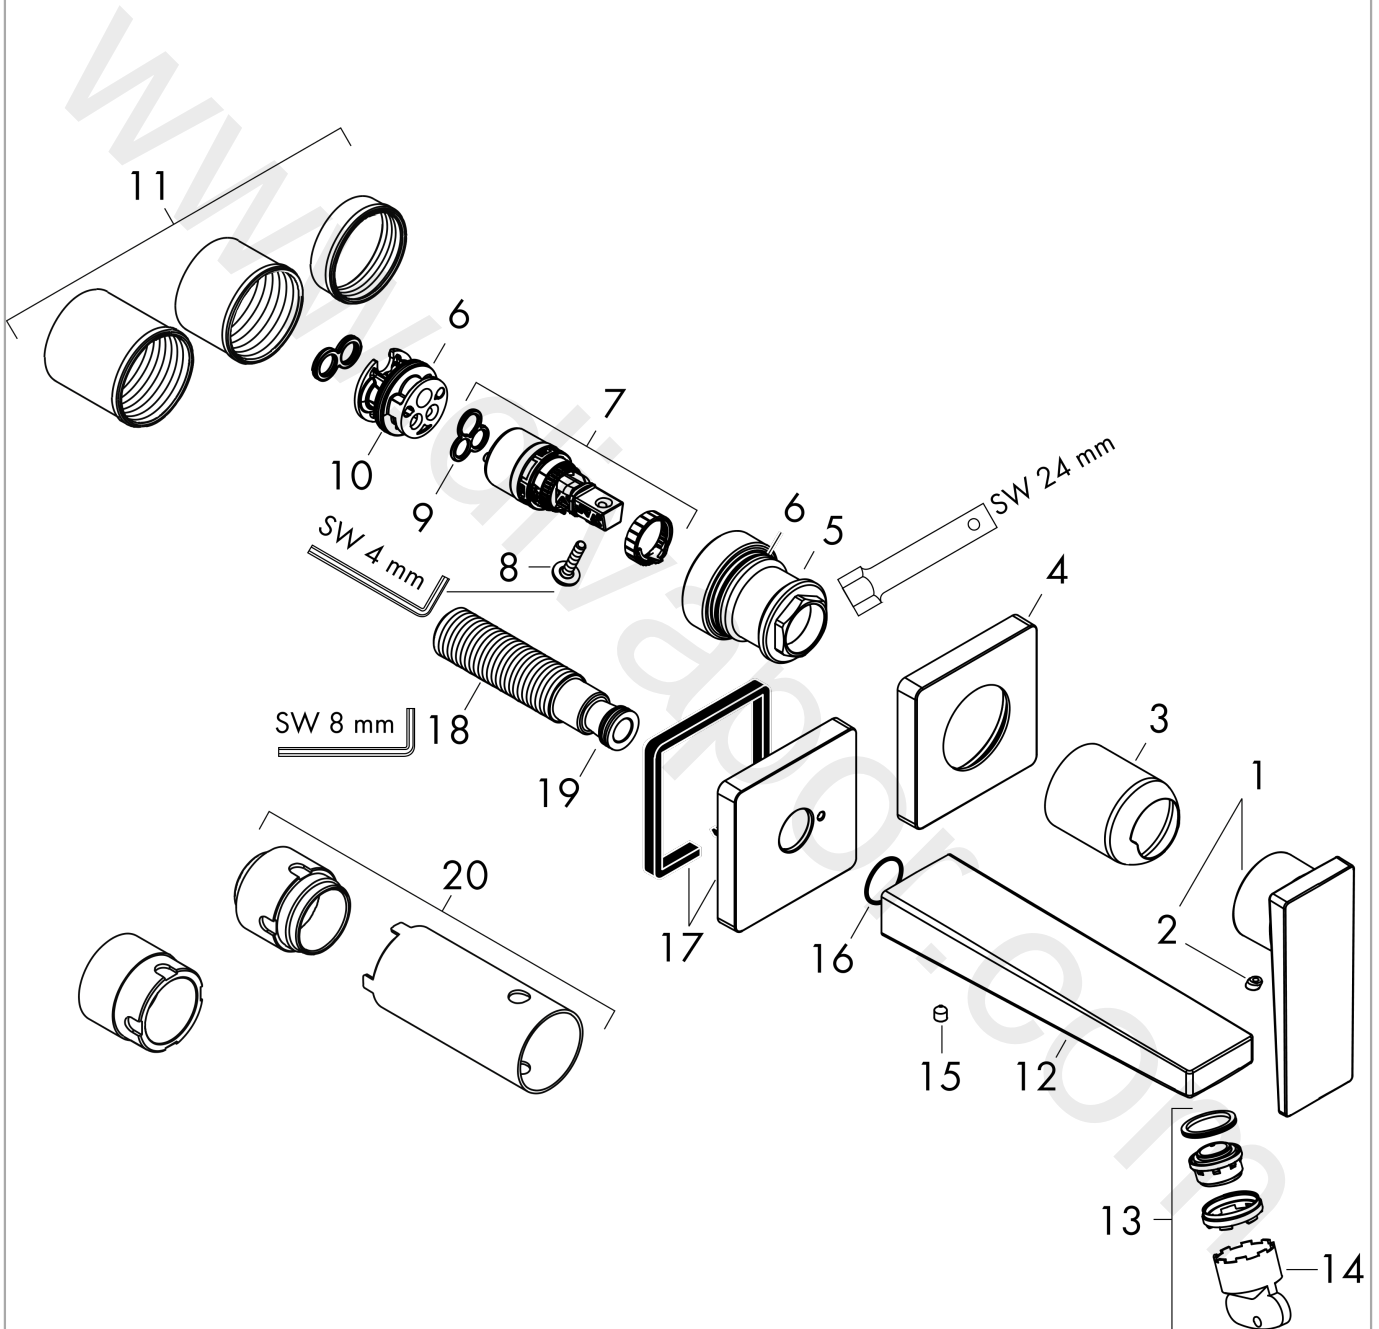

Metropol

Single lever basin mixer for concealed installation wall-mounted with lever handle and spout
22.5 cm

Finish: **Polished Gold Optic** Article Number: **32526997**

Description

product features

- projection: 225 mm
- handle variant: lever handle
- spray type: normal spray
- maximum flow rate at 3 bar: 5 l/min
- ceramic cartridge
- temperature limitation adjustable
- suitable for continuous flow water heaters
- non-closing waste set
- material waste set: metal
- connection type: basic set
- connection dimension: DN15
- handle can be positioned on the right or left, depending on the basic set installation

Technology

Product image

Scale drawing

Flowchart

Metropol
Single lever basin mixer for concealed installation wall-mounted with lever handle and spout
22.5 cm
 Finish: **Polished Gold Optic** Article Number: **32526997**

Exploded Drawing

Year of production: >03/20

Metropol

Single lever basin mixer for concealed installation wall-mounted with lever handle and spout
22.5 cm

Finish: **Polished Gold Optic** Article Number: **32526997**

Spare part list

Year of production: >03/20

Pos.	Description	Article Number	Price	PU
1	handle	93163990	£ 64,00	1
2	screw cover	96338000	£ 3,30	1
3	sleeve	93053990	£ 64,00	1
4	escutcheon for handle	93161990	£ 96,00	1
5	nut	93141000	£ 43,00	1
6	O-ring 26x2	98147000	£ 3,30	1
7	cartridge, assy	97685000	£ 64,00	1
8	locking screw for handle	95140000	£ 6,10	1
9	seal	98865000	£ 35,00	1
10	adapter for cartridge	95634000	£ 13,30	1
11	fixing set	97971000	£ 43,00	1
12	spout 225 mm	93166990	£ 260,00	1
13	aerator M24x1 (5 l/min)	92996000	£ 35,00	1
14	service tool	95661000	£ 6,10	1
15	hollow set screw M5x6	94810000	£ 6,10	1
16	O-ring 18x1,5	98231000	£ 3,30	1
17	escutcheon for spout	93162990	£ 64,00	1
18	connecting thread G½	95626000	£ 43,00	1
19	O-ring 13x2	98128000	£ 3,30	1
20	extension set 25 mm for 13622180	31971000	£ 169,00	1
a	base body	13622187	-	1
b	waste	50001990	£ 106,56	1
c	adapter for exchanged connections	93819000	£ 173,00	1