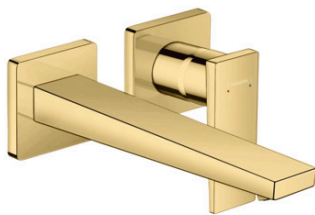

Metropol

Single lever basin mixer for concealed installation wall-mounted with lever handle and spout
22.5 cm

Finish: **Polished Gold Optic** Article Number: **32526997**

Description

product features

- projection: 225 mm
- handle variant: lever handle
- spray type: normal spray
- maximum flow rate at 3 bar: 5 l/min
- ceramic cartridge
- temperature limitation adjustable
- suitable for continuous flow water heaters
- non-closing waste set
- material waste set: metal
- connection type: basic set
- connection dimension: DN15
- handle can be positioned on the right or left, depending on the basic set installation

Technology

Product image

Scale drawing

Flowchart

Metropol
Single lever basin mixer for concealed installation wall-mounted with lever handle and spout
22.5 cm
 Finish: **Polished Gold Optic** Article Number: **32526997**

Exploded Drawing

Year of production: >03/20

Metropol

Single lever basin mixer for concealed installation wall-mounted with lever handle and spout
22.5 cm

Finish: **Polished Gold Optic** Article Number: **32526997**