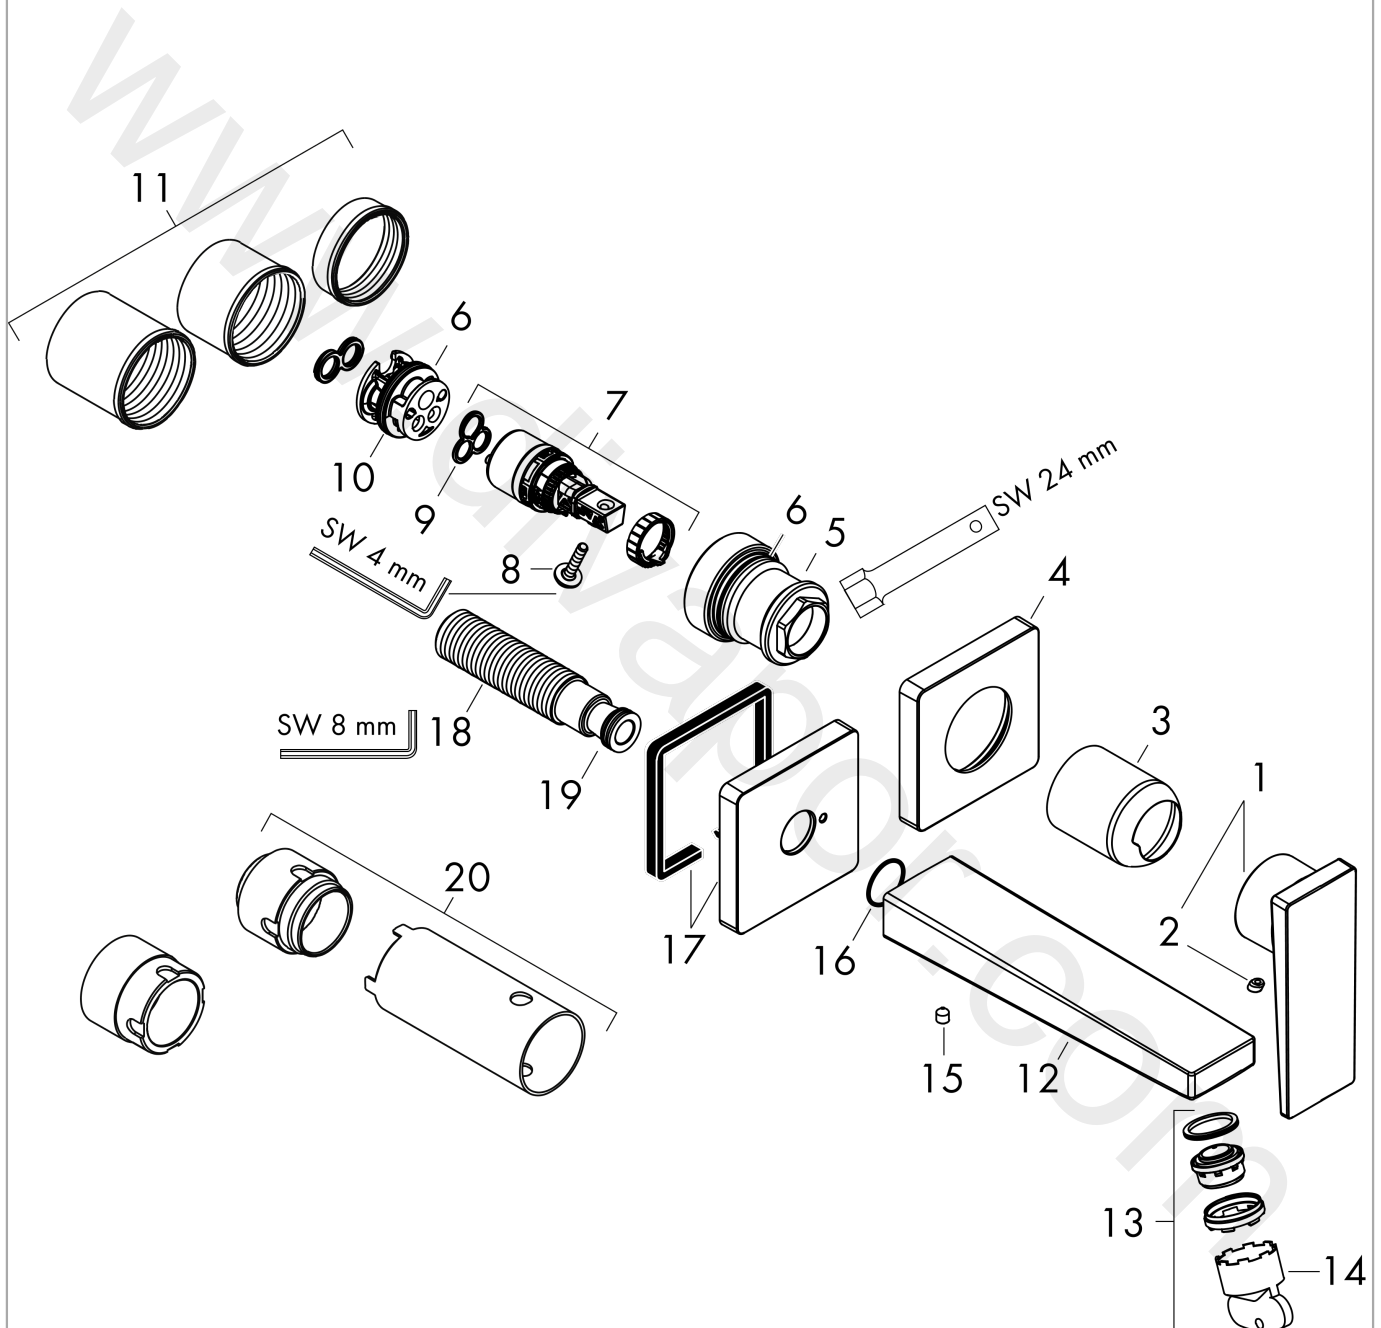

Metropol
Single lever basin mixer for concealed installation wall-mounted with lever handle and spout
22,5 cm
 Finish: **Polished Gold Optic** Article Number: **32526990**

Description

product features

- consists of: single lever basin mixer for concealed installation wall-mounted, waste set
- projection: 225 mm
- handle variant: lever handle
- spray type: normal spray
- maximum flow rate at 3 bar: 5 l/min
- ceramic cartridge
- temperature limitation adjustable
- suitable for continuous flow water heaters
- non-closing waste set
- material waste set: metal
- connection type: basic set
- connection dimension: DN15
- handle can be positioned on the right or left, depending on the basic set installation
- EU taxonomy: max. 6 l/min - Substantial Contribution (SC) possible

Exploded Drawing

Year of production: >07/19

Metropol

Single lever basin mixer for concealed installation wall-mounted with lever handle and spout
22,5 cm

Finish: **Polished Gold Optic** Article Number: **32526990**