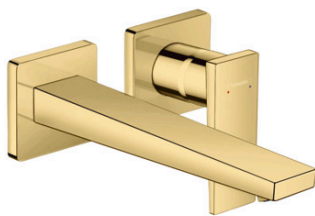

Metropol
Single lever basin mixer for concealed installation wall-mounted with lever handle and spout
22,5 cm
 Finish: **Polished Gold Optic** Article Number: **32526990**

Description

product features

- consists of: single lever basin mixer for concealed installation wall-mounted, waste set
- projection: 225 mm
- handle variant: lever handle
- spray type: normal spray
- maximum flow rate at 3 bar: 5 l/min
- ceramic cartridge
- temperature limitation adjustable
- suitable for continuous flow water heaters
- non-closing waste set
- material waste set: metal
- connection type: basic set
- connection dimension: DN15
- handle can be positioned on the right or left, depending on the basic set installation
- EU taxonomy: max. 6 l/min - Substantial Contribution (SC) possible

Article Details

Price excl. VAT 700,00 £

Technology

Design awards

Product image

Scale drawing

Metropol

Single lever basin mixer for concealed installation wall-mounted with lever handle and spout
 22,5 cm

Finish: **Polished Gold Optic** Article Number: **32526990**

Flowchart

www.divapor.com

Metropol
Single lever basin mixer for concealed installation wall-mounted with lever handle and spout
22,5 cm
 Finish: **Polished Gold Optic** Article Number: **32526990**

Exploded Drawing

Year of production: >07/19

Metropol

Single lever basin mixer for concealed installation wall-mounted with lever handle and spout
22,5 cm

Finish: **Polished Gold Optic** Article Number: **32526990**