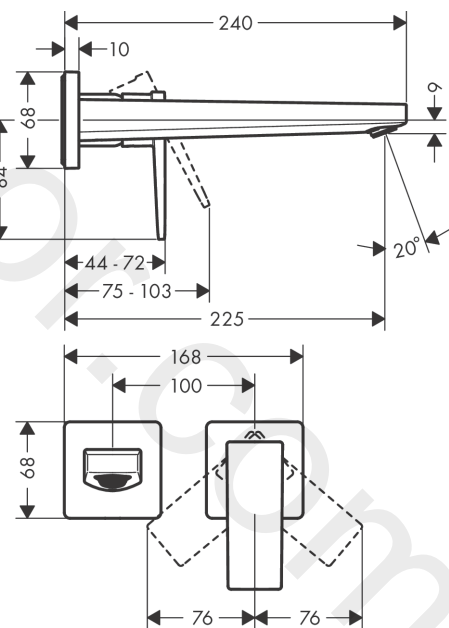

Scale drawing