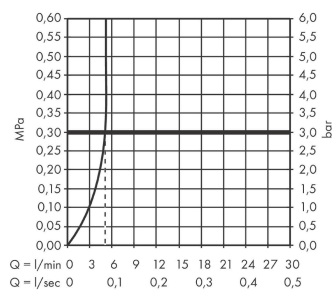

Metropol
Single lever basin mixer for concealed installation wall-mounted with lever handle and spout
22.5 cm
Finish: **Matt Black** Article Number: **32526677**

Description

product features

- projection: 225 mm
- handle variant: lever handle
- spray type: normal spray
- maximum flow rate at 3 bar: 5 l/min
- ceramic cartridge
- temperature limitation adjustable
- suitable for continuous flow water heaters
- non-closing waste set
- material waste set: metal
- connection type: basic set
- connection dimension: DN15
- handle can be positioned on the right or left, depending on the basic set installation

Technology

Product image

Scale drawing

Flowchart