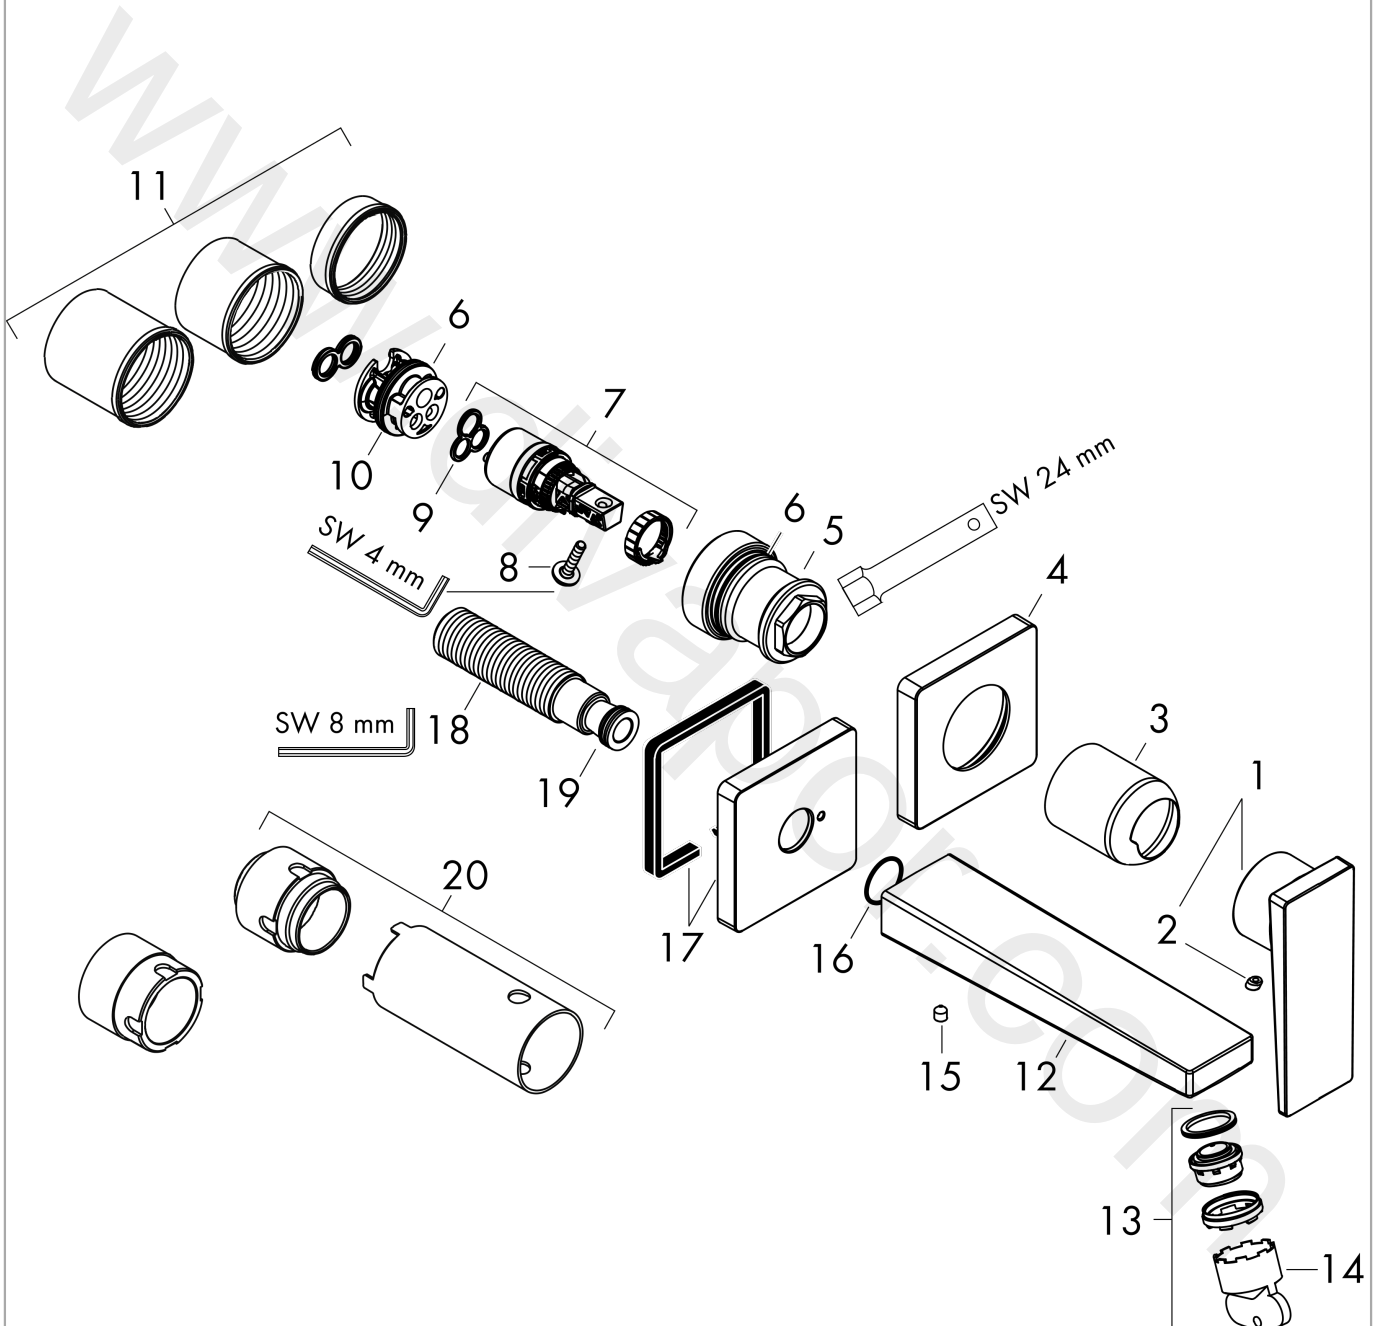

### product features

- projection: 225 mm
- handle variant: lever handle
- spray type: normal spray
- maximum flow rate at 3 bar: 5 l/min
- ceramic cartridge
- temperature limitation adjustable
- suitable for continuous flow water heaters
- non-closing waste set
- material waste set: metal
- connection type: basic set
- connection dimension: DN15
- handle can be positioned on the right or left, depending on the basic set installation

## Scale drawing

## Flowchart

**Metropol**  
**Single lever basin mixer for concealed installation wall-mounted with lever handle and spout**  
**22.5 cm**  
 Finish: **Matt Black** Article Number: **32526677**

**Exploded Drawing**

Year of production: >11/19

**Metropol**  
**Single lever basin mixer for concealed installation wall-mounted with lever handle and spout**  
**22.5 cm**  
 Finish: **Matt Black** Article Number: **32526677**