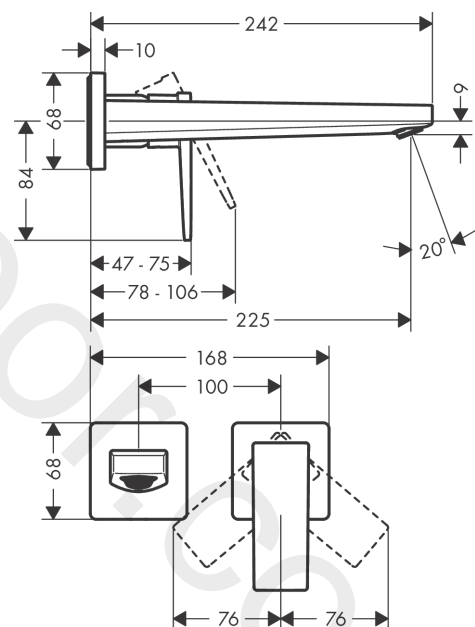

### product features

- projection: 225 mm
- handle variant: lever handle
- spray type: normal spray
- maximum flow rate at 3 bar: 5 l/min
- ceramic cartridge
- temperature limitation adjustable
- suitable for continuous flow water heaters
- non-closing waste set
- material waste set: metal
- connection type: basic set
- connection dimension: DN15
- handle can be positioned on the right or left, depending on the basic set installation

## Scale drawing

## Flowchart

**Metropol**  
**Single lever basin mixer for concealed installation wall-mounted with lever handle and spout**  
**22.5 cm**  
 Finish: **Matt Black** Article Number: **32526677**

**Exploded Drawing**

Year of production: >11/19

**Metropol**  
**Single lever basin mixer for concealed installation wall-mounted with lever handle and spout**  
**22.5 cm**  
 Finish: **Matt Black** Article Number: **32526677**