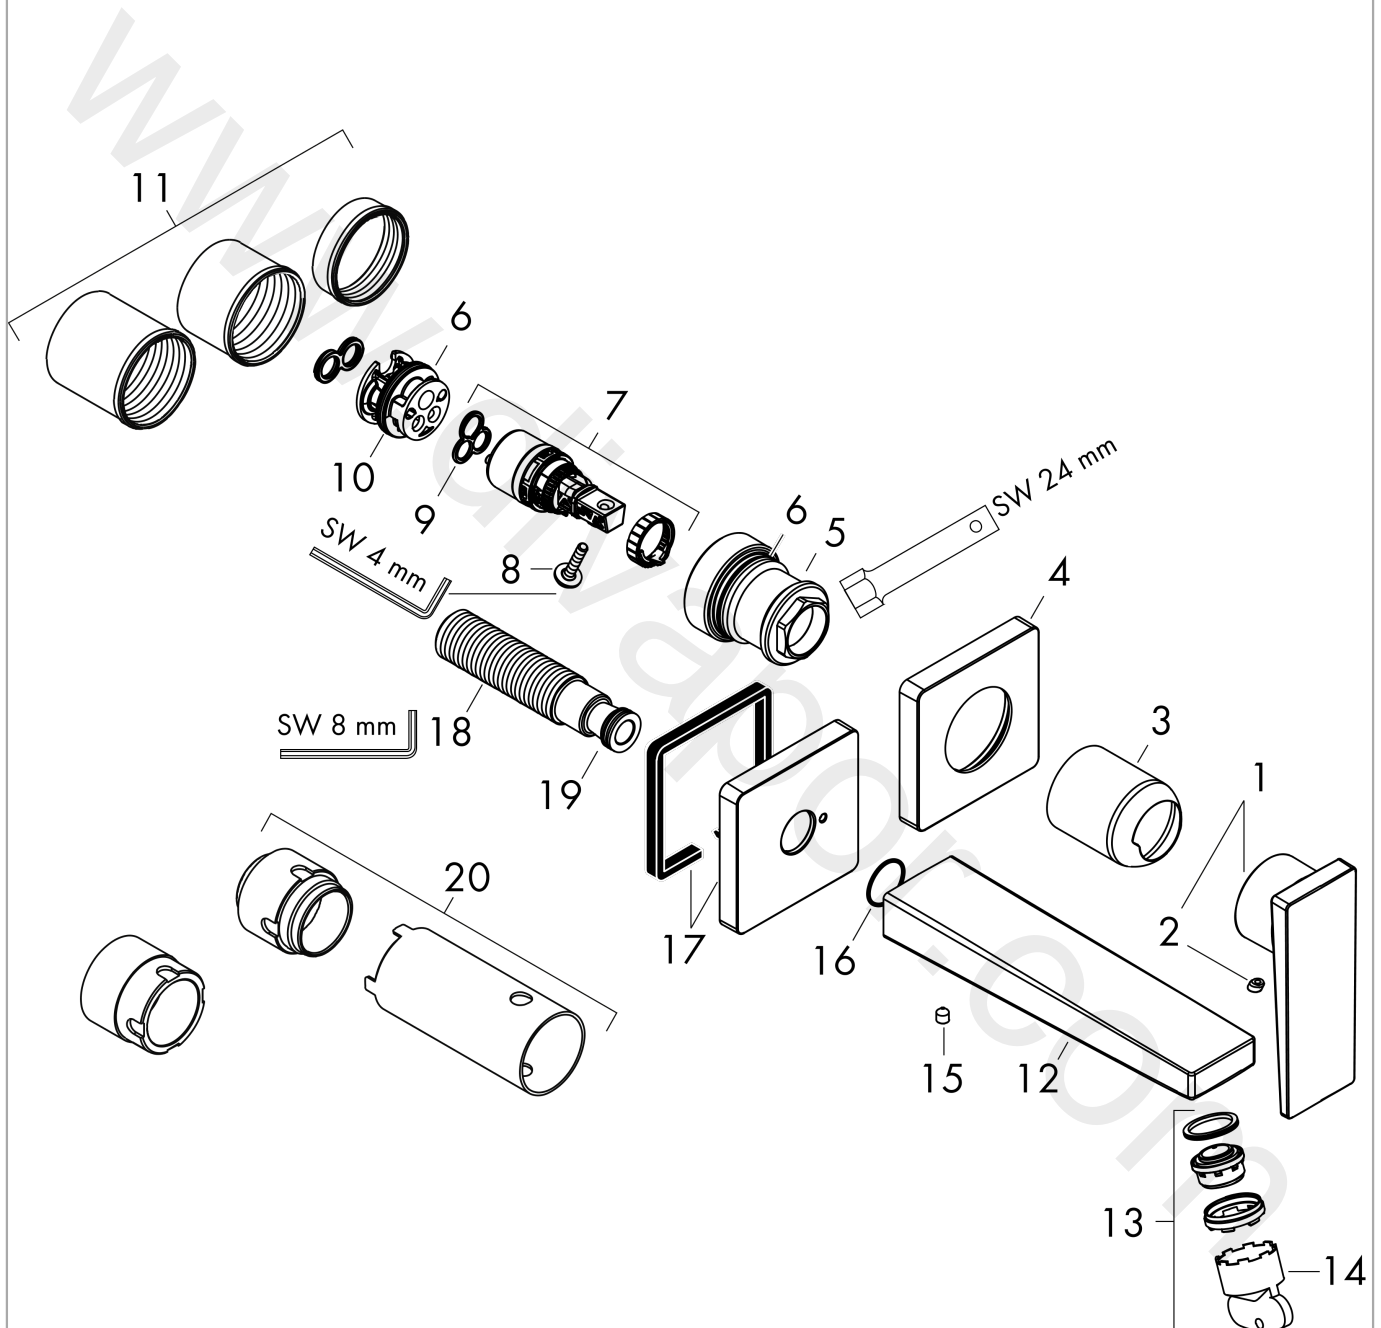

Flowchart

www.divapor.com

Metropol
Single lever basin mixer for concealed installation wall-mounted with lever handle and spout
16,5 cm
 Finish: **Chrome** Article Number: **32525000**

Exploded Drawing

Year of production: >04/17

Metropol

Single lever basin mixer for concealed installation wall-mounted with lever handle and spout
16,5 cm

Finish: **Chrome** Article Number: **32525000**

Spare part list

Year of production: >04/17

Pos.	Description	Article Number	Price	PU
1	handle	93163000	£ 43,00	1
2	screw cover	96338000	£ 3,30	1
3	sleeve	93053000	£ 43,00	1
4	escutcheon for handle	93161000	£ 64,00	1
5	nut	93141000	£ 43,00	1
6	O-ring 26x2	98147000	£ 3,30	1
7	cartridge, assy	97685000	£ 64,00	1
8	locking screw for handle	95140000	£ 6,10	1
9	seal	98865000	£ 35,00	1
10	adapter for cartridge	95634000	£ 13,30	1
11	fixing set	97971000	£ 43,00	1
12	spout 165 mm	93165000	£ 137,00	1
13	aerator M24x1 (5 l/min)	92996000	£ 35,00	1
14	service tool	95661000	£ 6,10	1
15	hollow set screw M5x6	94810000	£ 6,10	1
16	O-ring 18x1,5	98231000	£ 3,30	1
17	escutcheon for spout	93162000	£ 43,00	1
18	connecting thread G½	95626000	£ 43,00	1
19	O-ring 13x2	98128000	£ 3,30	1
20	extension set 25 mm for 13622180	31971000	£ 169,00	1
a	base body	13622180	£ 355,00	1
b	waste	50001000	£ 71,00	1
c	adapter for exchanged connections	93819000	£ 173,00	1