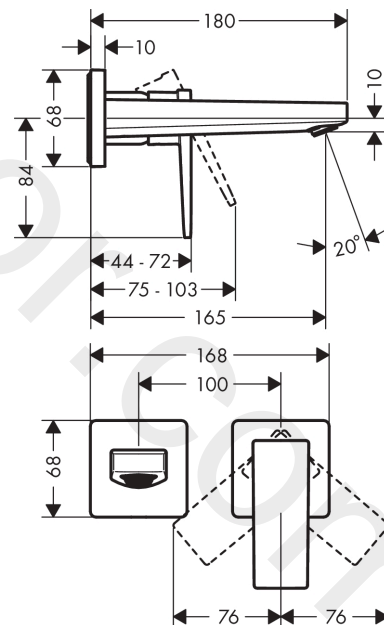

Metropol

Single lever basin mixer for concealed installation wall-mounted with lever handle and spout
16,5 cm

Finish: **Chrome** Article Number: **32525000**

Description

product features

- consists of: single lever basin mixer for concealed installation wall-mounted, waste set
- projection: 165 mm
- handle variant: lever handle
- spray type: normal spray
- maximum flow rate at 3 bar: 5 l/min
- ceramic cartridge
- temperature limitation adjustable
- suitable for continuous flow water heaters
- non-closing waste set
- material waste set: metal
- connection type: basic set
- connection dimension: DN15
- handle can be positioned on the right or left, depending on the basic set installation
- WRAS 2303060
- WRAS 2303060 - Approval letter 2303060

Article Details

Price excl. VAT

437,50 £

Technology

Certificates / Sustainability

Product image

Scale drawing

Metropol
Single lever basin mixer for concealed installation wall-mounted with lever handle and spout
16,5 cm
 Finish: **Chrome** Article Number: **32525000**

Flowchart

www.divapor.com

Metropol
Single lever basin mixer for concealed installation wall-mounted with lever handle and spout
16,5 cm
 Finish: **Chrome** Article Number: **32525000**

Exploded Drawing

Year of production: >04/17