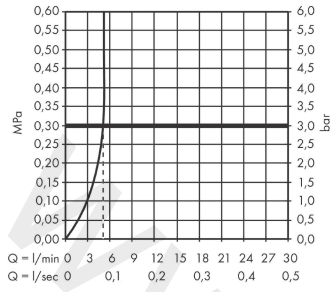

Metropol
Single lever basin mixer for concealed installation wall-mounted with lever handle and spout
16,5 cm
Finish: **Chrome** Article Number: **32525000**

Flowchart

www.divapor.com