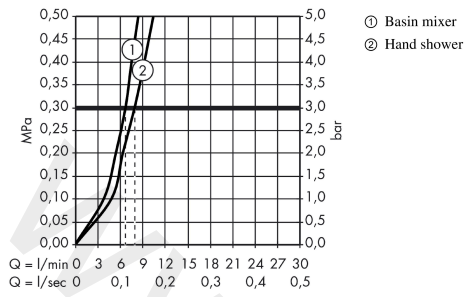

Metropol

Single lever basin mixer with lever handle with bidette hand shower and shower hose 160 cm

Finish: **Chrome** Article Number: **32522000**

Flowchart