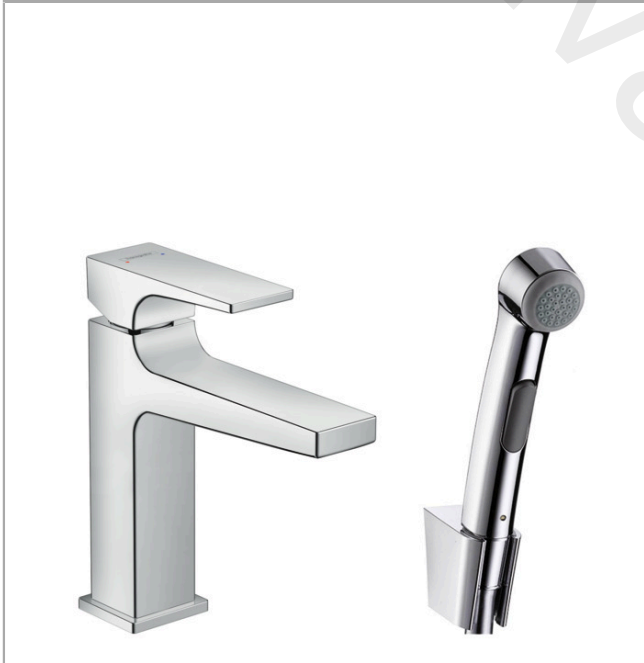

Metropol

Single lever basin mixer with lever handle with bidette hand shower and shower hose 160 cm

Finish: **Chrome** Article Number: **32522000**

Description

product features

- consists of: single lever basin mixer, bidette hand shower, shower holder, shower hose, waste set
- ComfortZone 110
- projection: 135 mm
- spout height: 117 mm
- handle variant: lever handle
- maximum flow rate at 3 bar: 5 l/min
- ceramic cartridge
- temperature limitation adjustable
- suitable for continuous flow water heaters
- push-open waste set G 1¼
- material waste set: metal
- connection type: G ¾ connections
- connection dimension: DN15
- EU taxonomy: max. 6 l/min - Substantial Contribution (SC) possible

Article Details

Price excl. VAT

495,83 £

Technology

Certificates / Sustainability

Product image