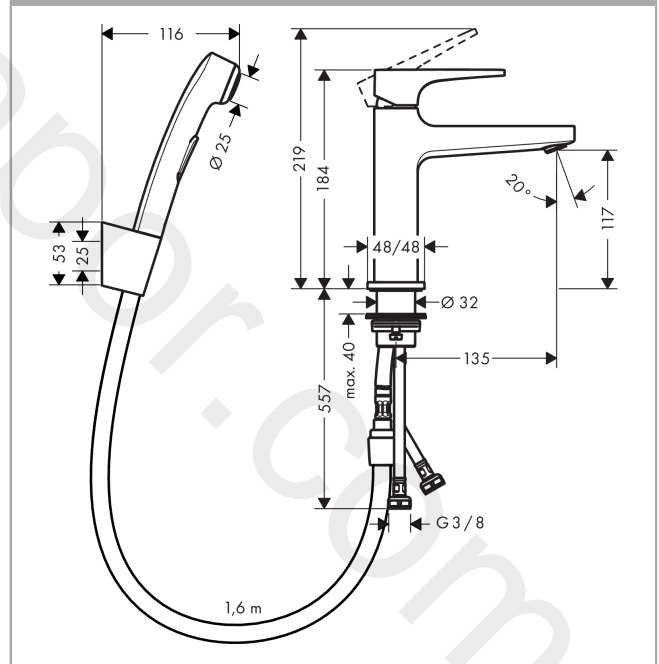

Scale drawing