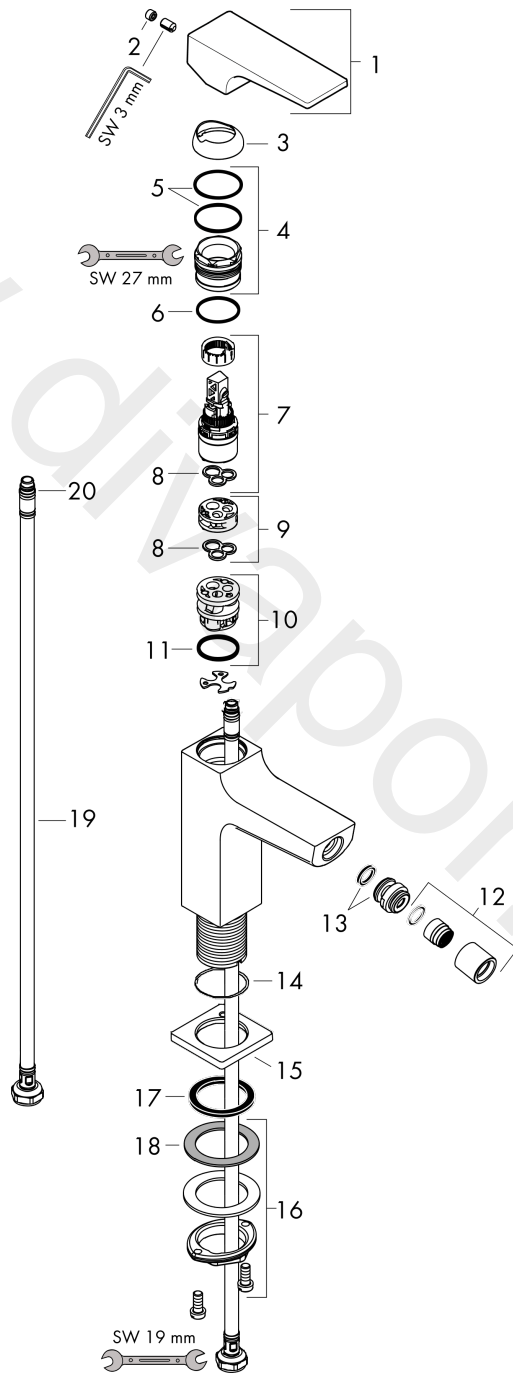

##### product features

- consists of: single lever bidet mixer, waste set
- projection: 129 mm
- spout height: 100 mm
- ball-pivot joint
- spray type: laminar spray
- maximum flow rate at 3 bar: 7,5 l/min
- ceramic cartridge
- temperature limitation adjustable
- suitable for continuous flow water heaters
- material waste set: metal
- connection type: G 3/8 connections
- connection dimension: DN15

#### Scale drawing

#### Flowchart

**Metropol**

**Single lever bidet mixer with lever handle and push-open waste set**

Finish: **Polished Gold Optic** Article Number: **32520990**

**Exploded Drawing**

Year of production: >07/19

**Metropol****Single lever bidet mixer with lever handle and push-open waste set**Finish: **Polished Gold Optic** Article Number: **32520990****Spare part list**

Year of production: &gt;07/19

Pos.	Description	Article Number	Price	PU
1	handle	92995990	£ 118,00	1
2	screw cover	95704000	£ 3,30	1
3	flange	92625990	£ 51,00	1
4	nut	92689000	£ 25,00	1
5	O-ring 27x1,5	92527000	£ 13,30	1
6	O-ring 25x1,5	98146000	£ 3,30	1
7	cartridge, assy	97685000	£ 64,00	1
8	seal	98865000	£ 35,00	1
9	adapter for cartridge	92628000	£ 20,50	1
10	adapter for cartridge	98866000	£ 35,00	1
11	O-ring 23x2	98398000	£ 3,30	1
12	aerator laminar M16x1 (7 l/min)	97360990	£ 64,00	1
13	ball joint	97362990	£ 64,00	1
14	O-ring 32x1,5	92936000	£ 3,30	1
15	escutcheon	93048990	£ 64,00	1
16	fixing set (Ø 32)	13961000	£ 25,00	1
17	flat seal	98749000	£ 6,10	1
18	lever collar	97548000	£ 3,30	1
19	connection hose 450 mm M8x0,75 G3/8	97206000	£ 35,00	1
20	O-ring 6,6x1,6	93019000	£ 3,30	1
a	push-open waste set	50100990	£ 117,00	1
b	fixation extension 35 mm	13898000	£ 79,00	1