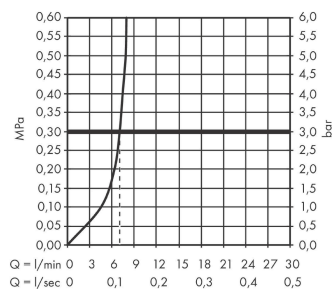

Metropol

Single lever bidet mixer with lever handle and push-open waste set

Finish: **Polished Gold Optic** Article Number: **32520990**

Description

product features

- consists of: single lever bidet mixer, waste set
- projection: 129 mm
- spout height: 100 mm
- ball-pivot joint
- spray type: laminar spray
- maximum flow rate at 3 bar: 7,5 l/min
- ceramic cartridge
- temperature limitation adjustable
- suitable for continuous flow water heaters
- material waste set: metal
- connection type: G 3/8 connections
- connection dimension: DN15

Article Details

Price excl. VAT

731,30 £

Design awards

Product image

Scale drawing

Flowchart