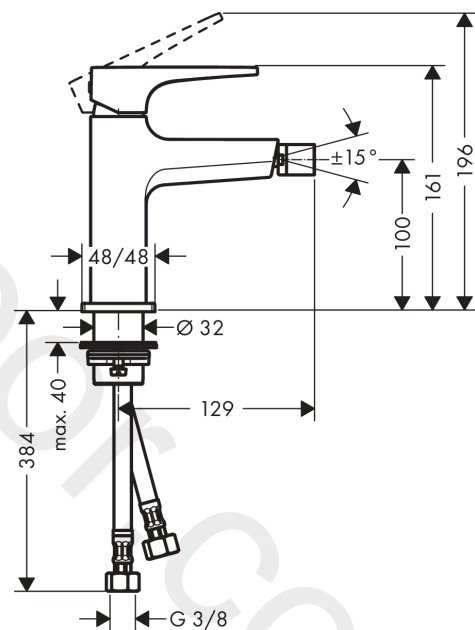

### Single lever bidet mixer with lever handle and push-open waste set

Finish: **Polished Gold Optic** Article Number: **32520990**

##### product features

- consists of: single lever bidet mixer, waste set
- projection: 129 mm
- spout height: 100 mm
- ball-pivot joint
- spray type: laminar spray
- maximum flow rate at 3 bar: 7,5 l/min
- ceramic cartridge
- temperature limitation adjustable
- suitable for continuous flow water heaters
- material waste set: metal
- connection type: G 3/8 connections
- connection dimension: DN15

#### Flowchart

**Metropol**

**Single lever bidet mixer with lever handle and push-open waste set**

Finish: **Polished Gold Optic** Article Number: **32520990**

**Exploded Drawing**

Year of production: >07/19

**Metropol****Single lever bidet mixer with lever handle and push-open waste set**Finish: **Polished Gold Optic** Article Number: **32520990****Spare part list**

Year of production: &gt;07/19

Pos.	Description	Article Number	Price	PU
1	handle	92995990	£ 118,00	1
2	screw cover	95704000	£ 3,30	1
3	flange	92625990	£ 51,00	1
4	nut	92689000	£ 25,00	1
5	O-ring 27x1,5	92527000	£ 13,30	1
6	O-ring 25x1,5	98146000	£ 3,30	1
7	cartridge, assy	97685000	£ 64,00	1
8	seal	98865000	£ 35,00	1
9	adapter for cartridge	92628000	£ 20,50	1
10	adapter for cartridge	98866000	£ 35,00	1
11	O-ring 23x2	98398000	£ 3,30	1
12	aerator laminar M16x1 (7 l/min)	97360990	£ 64,00	1
13	ball joint	97362990	£ 64,00	1
14	O-ring 32x1,5	92936000	£ 3,30	1
15	escutcheon	93048990	£ 64,00	1
16	fixing set (Ø 32)	13961000	£ 25,00	1
17	flat seal	98749000	£ 6,10	1
18	lever collar	97548000	£ 3,30	1
19	connection hose 450 mm M8x0,75 G3/8	97206000	£ 35,00	1
20	O-ring 6,6x1,6	93019000	£ 3,30	1
a	push-open waste set	50100990	£ 117,00	1
b	fixation extension 35 mm	13898000	£ 79,00	1