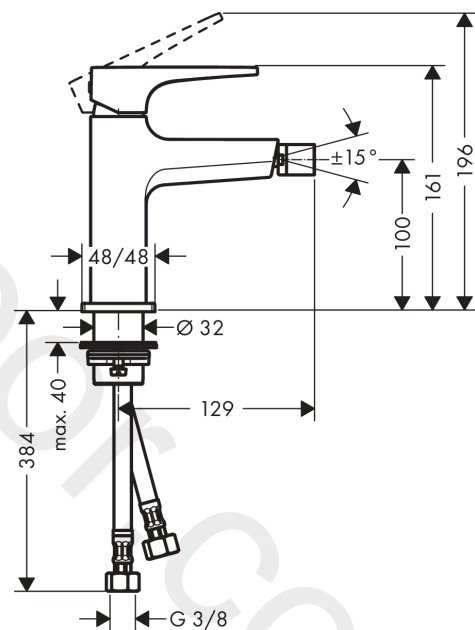

Metropol

Single lever bidet mixer with lever handle and push-open waste set

Finish: **Matt White** Article Number: **32520700**

Description

product features

- consists of: single lever bidet mixer, waste set
- projection: 129 mm
- spout height: 100 mm
- ball-pivot joint
- spray type: laminar spray
- maximum flow rate at 3 bar: 7,5 l/min
- ceramic cartridge
- temperature limitation adjustable
- suitable for continuous flow water heaters
- material waste set: metal
- connection type: G 3/8 connections
- connection dimension: DN15

Article Details

Price excl. VAT

682,50 £

Design awards

Product image

Scale drawing

Flowchart

Metropol**Single lever bidet mixer with lever handle and push-open waste set**Finish: **Matt White** Article Number: **32520700****Spare part list**

Year of production: >11/19

Pos.	Description	Article Number	Price	PU
1	handle	92995700	£ 118,00	1
2	screw cover	95704000	£ 3,30	1
3	flange	92625700	£ 51,00	1
4	nut	92689000	£ 25,00	1
5	O-ring 27x1,5	92527000	£ 13,30	1
6	O-ring 25x1,5	98146000	£ 3,30	1
7	cartridge, assy	97685000	£ 64,00	1
8	seal	98865000	£ 35,00	1
9	adapter for cartridge	92628000	£ 20,50	1
10	adapter for cartridge	98866000	£ 35,00	1
11	O-ring 23x2	98398000	£ 3,30	1
12	aerator laminar M16x1 (7 l/min)	97360700	£ 64,00	1
13	ball joint	97362700	£ 64,00	1
14	O-ring 32x1,5	92936000	£ 3,30	1
15	escutcheon	93048700	£ 64,00	1
16	fixing set (Ø 32)	13961000	£ 25,00	1
17	flat seal	98749000	£ 6,10	1
18	lever collar	97548000	£ 3,30	1
19	connection hose 450 mm M8x0,75 G3/8	97206000	£ 35,00	1
20	O-ring 6,6x1,6	93019000	£ 3,30	1
a	push-open waste set	50100700	£ 109,20	1
b	fixation extension 35 mm	13898000	£ 79,00	1