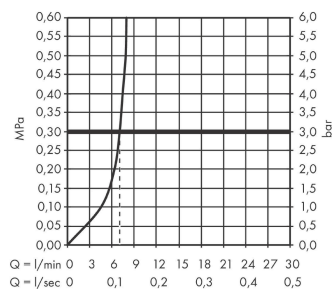

Metropol

Single lever bidet mixer with lever handle and push-open waste set

Finish: **Matt White** Article Number: **32520700**

Description

product features

- consists of: single lever bidet mixer, waste set
- projection: 129 mm
- spout height: 100 mm
- ball-pivot joint
- spray type: laminar spray
- maximum flow rate at 3 bar: 7,5 l/min
- ceramic cartridge
- temperature limitation adjustable
- suitable for continuous flow water heaters
- material waste set: metal
- connection type: G 3/8 connections
- connection dimension: DN15

Article Details

Price excl. VAT

682,50 £

Design awards

Product image

Scale drawing

Flowchart

Metropol**Single lever bidet mixer with lever handle and push-open waste set**Finish: **Matt White** Article Number: **32520700****Spare part list**

Year of production: >11/19

Pos.	Description	Article Number	Price	PU
1	handle	92995700	£ 118,00	1
2	screw cover	95704000	£ 3,30	1
3	flange	92625700	£ 51,00	1
4	nut	92689000	£ 25,00	1
5	O-ring 27x1,5	92527000	£ 13,30	1
6	O-ring 25x1,5	98146000	£ 3,30	1
7	cartridge, assy	97685000	£ 64,00	1
8	seal	98865000	£ 35,00	1
9	adapter for cartridge	92628000	£ 20,50	1
10	adapter for cartridge	98866000	£ 35,00	1
11	O-ring 23x2	98398000	£ 3,30	1
12	aerator laminar M16x1 (7 l/min)	97360700	£ 64,00	1
13	ball joint	97362700	£ 64,00	1
14	O-ring 32x1,5	92936000	£ 3,30	1
15	escutcheon	93048700	£ 64,00	1
16	fixing set (Ø 32)	13961000	£ 25,00	1
17	flat seal	98749000	£ 6,10	1
18	lever collar	97548000	£ 3,30	1
19	connection hose 450 mm M8x0,75 G3/8	97206000	£ 35,00	1
20	O-ring 6,6x1,6	93019000	£ 3,30	1
a	push-open waste set	50100700	£ 109,20	1
b	fixation extension 35 mm	13898000	£ 79,00	1