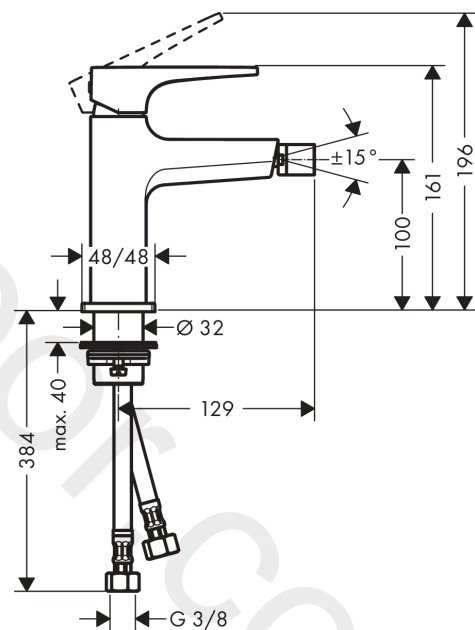

Metropol

Single lever bidet mixer with lever handle and push-open waste set

Finish: **Matt Black** Article Number: **32520670**

Description

product features

- consists of: single lever bidet mixer, waste set
- projection: 129 mm
- spout height: 100 mm
- ball-pivot joint
- spray type: laminar spray
- maximum flow rate at 3 bar: 7,5 l/min
- ceramic cartridge
- temperature limitation adjustable
- suitable for continuous flow water heaters
- material waste set: metal
- connection type: G 3/8 connections
- connection dimension: DN15

Article Details

Price excl. VAT

682,50 £

Design awards

Product image

Scale drawing

Flowchart

Metropol

Single lever bidet mixer with lever handle and push-open waste set

Finish: **Matt Black** Article Number: **32520670**

Exploded Drawing

Year of production: >07/19

Metropol**Single lever bidet mixer with lever handle and push-open waste set**Finish: **Matt Black** Article Number: **32520670****Spare part list**

Year of production: >07/19

Pos.	Description	Article Number	Price	PU
1	handle	92995670	£ 118,00	1
2	screw cover	95704000	£ 3,30	1
3	flange	92625670	£ 51,00	1
4	nut	92689000	£ 25,00	1
5	O-ring 27x1,5	92527000	£ 13,30	1
6	O-ring 25x1,5	98146000	£ 3,30	1
7	cartridge, assy	97685000	£ 64,00	1
8	seal	98865000	£ 35,00	1
9	adapter for cartridge	92628000	£ 20,50	1
10	adapter for cartridge	98866000	£ 35,00	1
11	O-ring 23x2	98398000	£ 3,30	1
12	aerator laminar M16x1 (7 l/min)	97360670	£ 64,00	1
13	ball joint	97362670	£ 64,00	1
14	O-ring 32x1,5	92936000	£ 3,30	1
15	escutcheon	93048670	£ 64,00	1
16	fixing set (Ø 32)	13961000	£ 25,00	1
17	flat seal	98749000	£ 6,10	1
18	lever collar	97548000	£ 3,30	1
19	connection hose 450 mm M8x0,75 G3/8	97206000	£ 35,00	1
20	O-ring 6,6x1,6	93019000	£ 3,30	1
a	push-open waste set	50100670	£ 109,20	1
b	fixation extension 35 mm	13898000	£ 79,00	1