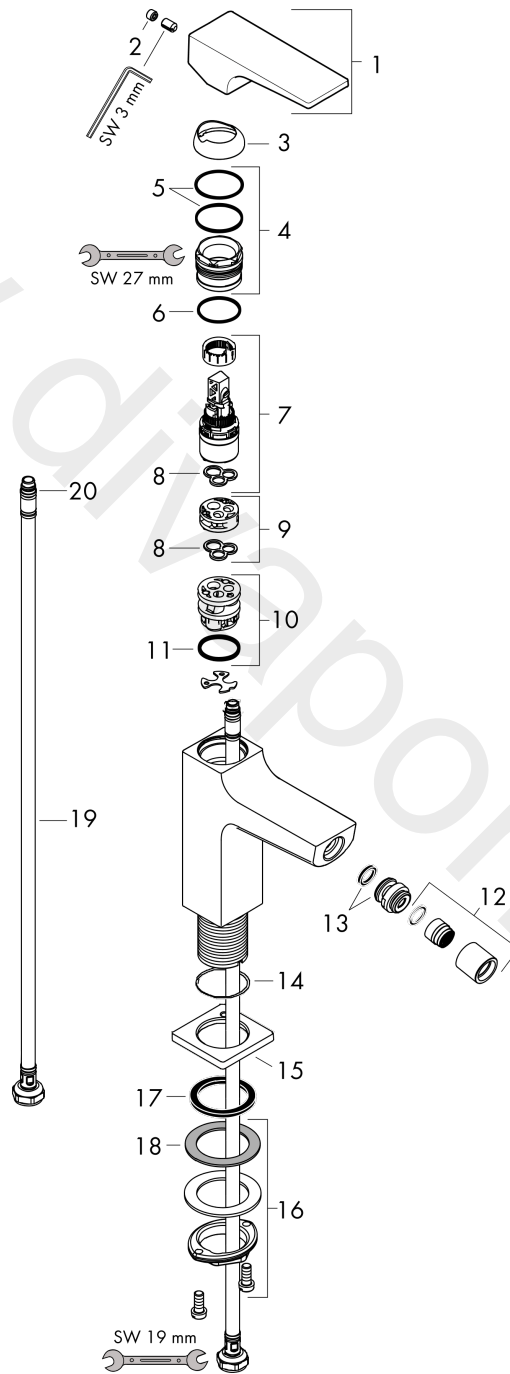

Metropol

Single lever bidet mixer with lever handle and push-open waste set

Finish: **Matt Black** Article Number: **32520670**

Description

product features

- consists of: single lever bidet mixer, waste set
- projection: 129 mm
- spout height: 100 mm
- ball-pivot joint
- spray type: laminar spray
- maximum flow rate at 3 bar: 7,5 l/min
- ceramic cartridge
- temperature limitation adjustable
- suitable for continuous flow water heaters
- material waste set: metal
- connection type: G 3/8 connections
- connection dimension: DN15

Article Details

Price excl. VAT

682,50 £

Design awards

Product image

Scale drawing

Flowchart

Metropol

Single lever bidet mixer with lever handle and push-open waste set

Finish: **Matt Black** Article Number: **32520670**

Exploded Drawing

Year of production: >07/19

Metropol**Single lever bidet mixer with lever handle and push-open waste set**Finish: **Matt Black** Article Number: **32520670****Spare part list**

Year of production: >07/19

Pos.	Description	Article Number	Price	PU
1	handle	92995670	£ 118,00	1
2	screw cover	95704000	£ 3,30	1
3	flange	92625670	£ 51,00	1
4	nut	92689000	£ 25,00	1
5	O-ring 27x1,5	92527000	£ 13,30	1
6	O-ring 25x1,5	98146000	£ 3,30	1
7	cartridge, assy	97685000	£ 64,00	1
8	seal	98865000	£ 35,00	1
9	adapter for cartridge	92628000	£ 20,50	1
10	adapter for cartridge	98866000	£ 35,00	1
11	O-ring 23x2	98398000	£ 3,30	1
12	aerator laminar M16x1 (7 l/min)	97360670	£ 64,00	1
13	ball joint	97362670	£ 64,00	1
14	O-ring 32x1,5	92936000	£ 3,30	1
15	escutcheon	93048670	£ 64,00	1
16	fixing set (Ø 32)	13961000	£ 25,00	1
17	flat seal	98749000	£ 6,10	1
18	lever collar	97548000	£ 3,30	1
19	connection hose 450 mm M8x0,75 G3/8	97206000	£ 35,00	1
20	O-ring 6,6x1,6	93019000	£ 3,30	1
a	push-open waste set	50100670	£ 109,20	1
b	fixation extension 35 mm	13898000	£ 79,00	1