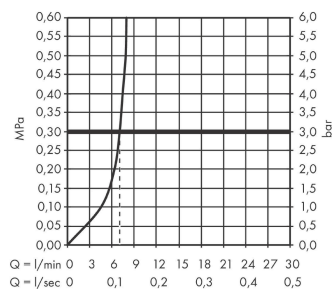

Metropol

Single lever bidet mixer with lever handle and push-open waste set

Finish: **Matt Black** Article Number: **32520670**

Description

product features

- consists of: single lever bidet mixer, waste set
- projection: 129 mm
- spout height: 100 mm
- ball-pivot joint
- spray type: laminar spray
- maximum flow rate at 3 bar: 7,5 l/min
- ceramic cartridge
- temperature limitation adjustable
- suitable for continuous flow water heaters
- material waste set: metal
- connection type: G 3/8 connections
- connection dimension: DN15

Article Details

Price excl. VAT

682,50 £

Design awards

Product image

Scale drawing

Flowchart

Metropol

Year of production: >07/19

Pos.	Description	Article Number	Price	PU
1	handle	92995670	£ 118,00	1
2	screw cover	95704000	£ 3,30	1
3	flange	92625670	£ 51,00	1
4	nut	92689000	£ 25,00	1
5	O-ring 27x1,5	92527000	£ 13,30	1
6	O-ring 25x1,5	98146000	£ 3,30	1
7	cartridge, assy	97685000	£ 64,00	1
8	seal	98865000	£ 35,00	1
9	adapter for cartridge	92628000	£ 20,50	1
10	adapter for cartridge	98866000	£ 35,00	1
11	O-ring 23x2	98398000	£ 3,30	1
12	aerator laminar M16x1 (7 l/min)	97360670	£ 64,00	1
13	ball joint	97362670	£ 64,00	1
14	O-ring 32x1,5	92936000	£ 3,30	1
15	escutcheon	93048670	£ 64,00	1
16	fixing set (Ø 32)	13961000	£ 25,00	1
17	flat seal	98749000	£ 6,10	1
18	lever collar	97548000	£ 3,30	1
19	connection hose 450 mm M8x0,75 G3/8	97206000	£ 35,00	1
20	O-ring 6,6x1,6	93019000	£ 3,30	1
a	push-open waste set	50100670	£ 109,20	1
b	fixation extension 35 mm	13898000	£ 79,00	1