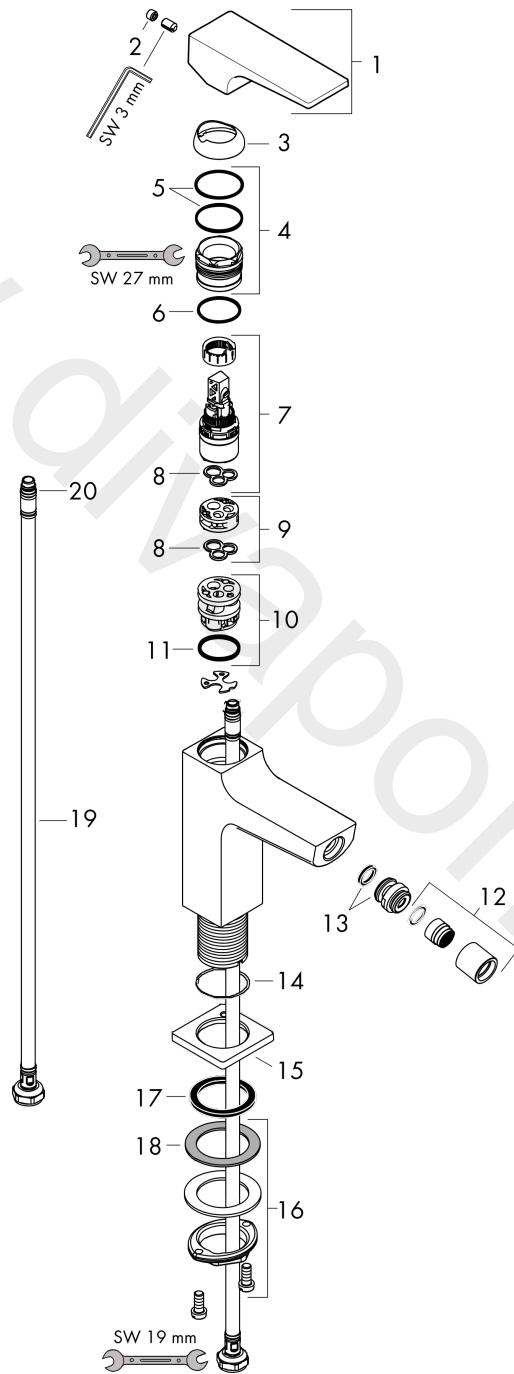

Metropol

Single lever bidet mixer with lever handle and push-open waste set

Finish: **Brushed Black Chrome** Article Number: **32520340**

Exploded Drawing

Year of production: >11/19

Metropol

Single lever bidet mixer with lever handle and push-open waste set

Finish: **Brushed Black Chrome** Article Number: **32520340**

Spare part list

Year of production: >11/19

Pos.	Description	Article Number	Price	PU
1	handle	92995340	£ 118,00	1
2	screw cover	95704000	£ 3,30	1
3	flange	92625340	£ 51,00	1
4	nut	92689000	£ 25,00	1
5	O-ring 27x1,5	92527000	£ 13,30	1
6	O-ring 25x1,5	98146000	£ 3,30	1
7	cartridge, assy	97685000	£ 64,00	1
8	seal	98865000	£ 35,00	1
9	adapter for cartridge	92628000	£ 20,50	1
10	adapter for cartridge	98866000	£ 35,00	1
11	O-ring 23x2	98398000	£ 3,30	1
12	aerator laminar M16x1 (7 l/min)	97360340	£ 64,00	1
13	ball joint	97362340	£ 64,00	1
14	O-ring 32x1,5	92936000	£ 3,30	1
15	escutcheon	93048340	£ 64,00	1
16	fixing set (Ø 32)	13961000	£ 25,00	1
17	flat seal	98749000	£ 6,10	1
18	lever collar	97548000	£ 3,30	1
19	connection hose 450 mm M8x0,75 G3/8	97206000	£ 35,00	1
20	O-ring 6,6x1,6	93019000	£ 3,30	1
a	push-open waste set	50100340	£ 117,00	1
b	fixation extension 35 mm	13898000	£ 79,00	1