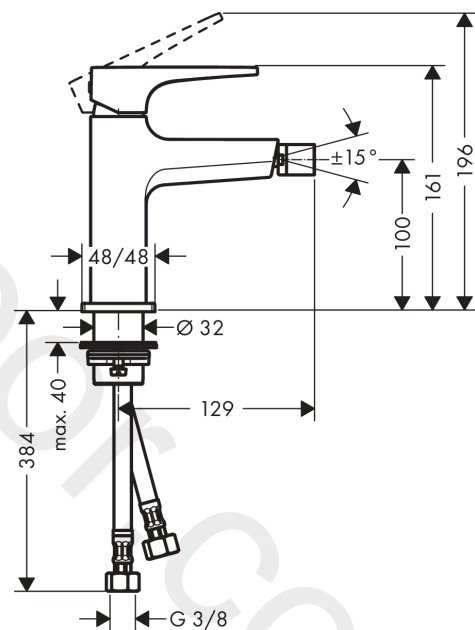

Scale drawing