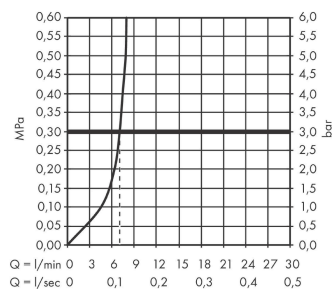

Metropol

Single lever bidet mixer with lever handle and push-open waste set

Finish: **Brushed Black Chrome** Article Number: **32520340**

Description

product features

- consists of: single lever bidet mixer, waste set
- projection: 129 mm
- spout height: 100 mm
- ball-pivot joint
- spray type: laminar spray
- maximum flow rate at 3 bar: 7,5 l/min
- ceramic cartridge
- temperature limitation adjustable
- suitable for continuous flow water heaters
- material waste set: metal
- connection type: G 3/8 connections
- connection dimension: DN15

Article Details

Price excl. VAT

731,30 £

Design awards

Product image

Scale drawing

Flowchart

Metropol