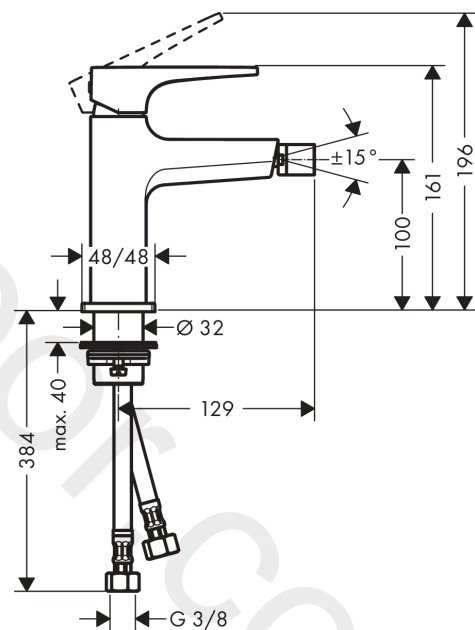

### Single lever bidet mixer with lever handle and push-open waste set

Finish: **Brushed Bronze** Article Number: **32520140**

##### product features

- consists of: single lever bidet mixer, waste set
- projection: 129 mm
- spout height: 100 mm
- ball-pivot joint
- spray type: laminar spray
- maximum flow rate at 3 bar: 7,5 l/min
- ceramic cartridge
- temperature limitation adjustable
- suitable for continuous flow water heaters
- material waste set: metal
- connection type: G 3/8 connections
- connection dimension: DN15

#### Flowchart

**Metropol**

**Single lever bidet mixer with lever handle and push-open waste set**

Finish: **Brushed Bronze** Article Number: **32520140**

**Exploded Drawing**

Year of production: >07/19

**Metropol****Single lever bidet mixer with lever handle and push-open waste set**Finish: **Brushed Bronze** Article Number: **32520140****Spare part list**

Year of production: &gt;07/19

Pos.	Description	Article Number	Price	PU
1	handle	92995140	£ 118,00	1
2	screw cover	95704000	£ 3,30	1
3	flange	92625140	£ 51,00	1
4	nut	92689000	£ 25,00	1
5	O-ring 27x1,5	92527000	£ 13,30	1
6	O-ring 25x1,5	98146000	£ 3,30	1
7	cartridge, assy	97685000	£ 64,00	1
8	seal	98865000	£ 35,00	1
9	adapter for cartridge	92628000	£ 20,50	1
10	adapter for cartridge	98866000	£ 35,00	1
11	O-ring 23x2	98398000	£ 3,30	1
12	aerator laminar M16x1 (7 l/min)	97360140	£ 64,00	1
13	ball joint	97362140	£ 64,00	1
14	O-ring 32x1,5	92936000	£ 3,30	1
15	escutcheon	93048140	£ 64,00	1
16	fixing set (Ø 32)	13961000	£ 25,00	1
17	flat seal	98749000	£ 6,10	1
18	lever collar	97548000	£ 3,30	1
19	connection hose 450 mm M8x0,75 G3/8	97206000	£ 35,00	1
20	O-ring 6,6x1,6	93019000	£ 3,30	1
a	push-open waste set	50100140	£ 117,00	1
b	fixation extension 35 mm	13898000	£ 79,00	1