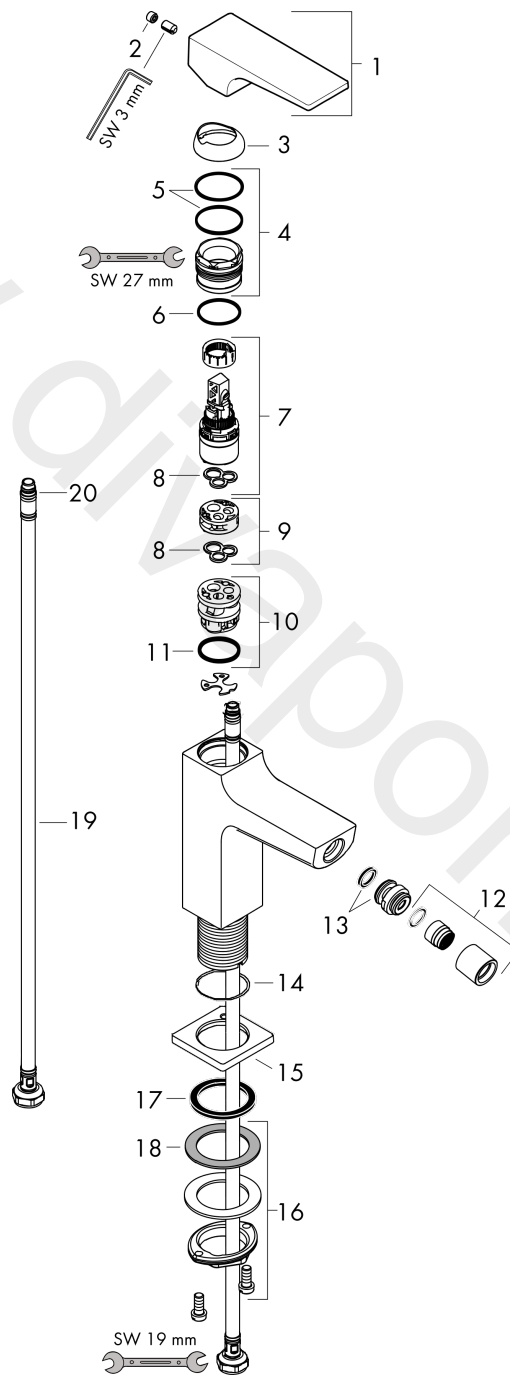

##### product features

- consists of: single lever bidet mixer, waste set
- projection: 129 mm
- spout height: 100 mm
- ball-pivot joint
- spray type: laminar spray
- maximum flow rate at 3 bar: 7,5 l/min
- ceramic cartridge
- temperature limitation adjustable
- suitable for continuous flow water heaters
- material waste set: metal
- connection type: G 3/8 connections
- connection dimension: DN15

#### Scale drawing

#### Flowchart

**Metropol**

**Single lever bidet mixer with lever handle and push-open waste set**

Finish: **Brushed Bronze** Article Number: **32520140**

**Exploded Drawing**

Year of production: >07/19

**Metropol****Single lever bidet mixer with lever handle and push-open waste set**Finish: **Brushed Bronze** Article Number: **32520140****Spare part list**

Year of production: &gt;07/19

Pos.	Description	Article Number	Price	PU
1	handle	92995140	£ 118,00	1
2	screw cover	95704000	£ 3,30	1
3	flange	92625140	£ 51,00	1
4	nut	92689000	£ 25,00	1
5	O-ring 27x1,5	92527000	£ 13,30	1
6	O-ring 25x1,5	98146000	£ 3,30	1
7	cartridge, assy	97685000	£ 64,00	1
8	seal	98865000	£ 35,00	1
9	adapter for cartridge	92628000	£ 20,50	1
10	adapter for cartridge	98866000	£ 35,00	1
11	O-ring 23x2	98398000	£ 3,30	1
12	aerator laminar M16x1 (7 l/min)	97360140	£ 64,00	1
13	ball joint	97362140	£ 64,00	1
14	O-ring 32x1,5	92936000	£ 3,30	1
15	escutcheon	93048140	£ 64,00	1
16	fixing set (Ø 32)	13961000	£ 25,00	1
17	flat seal	98749000	£ 6,10	1
18	lever collar	97548000	£ 3,30	1
19	connection hose 450 mm M8x0,75 G3/8	97206000	£ 35,00	1
20	O-ring 6,6x1,6	93019000	£ 3,30	1
a	push-open waste set	50100140	£ 117,00	1
b	fixation extension 35 mm	13898000	£ 79,00	1