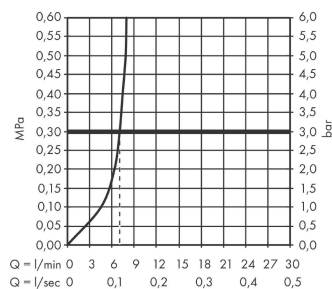

Metropol

Single lever bidet mixer with lever handle and push-open waste set

Finish: **Chrome** Article Number: **32520000**

Description

product features

- consists of: single lever bidet mixer, waste set
- projection: 129 mm
- spout height: 100 mm
- ball-pivot joint
- spray type: laminar spray
- maximum flow rate at 3 bar: 7,5 l/min
- ceramic cartridge
- temperature limitation adjustable
- suitable for continuous flow water heaters
- material waste set: metal
- connection type: G 3/8 connections
- connection dimension: DN15

Article Details

Price excl. VAT

487,50 £

Design awards

Certificates / Sustainability

Product image

Scale drawing

Flowchart

Year of production: >01/17

Pos.	Description	Article Number	Price	PU
1	handle	92995000	£ 79,00	1
2	screw cover	95704000	£ 3,30	1
3	flange	92625000	£ 35,00	1
4	nut	92689000	£ 25,00	1
5	O-ring 27x1,5	92527000	£ 13,30	1
6	O-ring 25x1,5	98146000	£ 3,30	1
7	cartridge, assy	97685000	£ 64,00	1
8	seal	98865000	£ 35,00	1
9	adapter for cartridge	92628000	£ 20,50	1
10	adapter for cartridge	98866000	£ 35,00	1
11	O-ring 23x2	98398000	£ 3,30	1
12	aerator laminar M16x1 (7 l/min)	97360000	£ 43,00	1
13	ball joint	97362000	£ 43,00	1
14	O-ring 32x1,5	92936000	£ 3,30	1
15	escutcheon	93048000	£ 43,00	1
16	fixing set (Ø 32)	13961000	£ 25,00	1
17	flat seal	98749000	£ 6,10	1
18	lever collar	97548000	£ 3,30	1
19	connection hose 450 mm M8x0,75 G3/8	97206000	£ 35,00	1
20	O-ring 6,6x1,6	93019000	£ 3,30	1
21	sealing set	95581000	£ 6,10	1
a	push-open waste set	50100000	£ 78,00	1
b	fixation extension 35 mm	13898000	£ 79,00	1