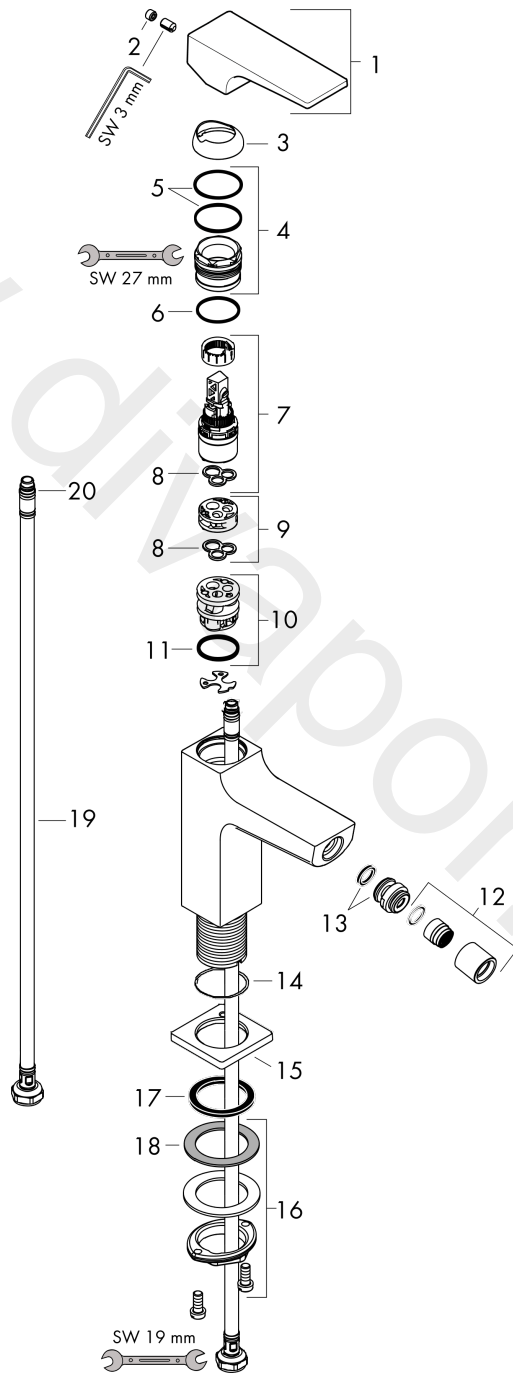

Metropol

Single lever bidet mixer with lever handle and push-open waste set

Finish: **Chrome** Article Number: **32520000**

Description

product features

- consists of: single lever bidet mixer, waste set
- projection: 129 mm
- spout height: 100 mm
- ball-pivot joint
- spray type: laminar spray
- maximum flow rate at 3 bar: 7,5 l/min
- ceramic cartridge
- temperature limitation adjustable
- suitable for continuous flow water heaters
- material waste set: metal
- connection type: G 3/8 connections
- connection dimension: DN15

Article Details

Price excl. VAT

487,50 £

Design awards

Certificates / Sustainability

Product image

Scale drawing

Flowchart

Metropol

Single lever bidet mixer with lever handle and push-open waste set

Finish: **Chrome** Article Number: **32520000**

Exploded Drawing

Year of production: >01/17

Metropol**Single lever bidet mixer with lever handle and push-open waste set**Finish: **Chrome** Article Number: **32520000****Spare part list**

Year of production: >01/17

Pos.	Description	Article Number	Price	PU
1	handle	92995000	£ 79,00	1
2	screw cover	95704000	£ 3,30	1
3	flange	92625000	£ 35,00	1
4	nut	92689000	£ 25,00	1
5	O-ring 27x1,5	92527000	£ 13,30	1
6	O-ring 25x1,5	98146000	£ 3,30	1
7	cartridge, assy	97685000	£ 64,00	1
8	seal	98865000	£ 35,00	1
9	adapter for cartridge	92628000	£ 20,50	1
10	adapter for cartridge	98866000	£ 35,00	1
11	O-ring 23x2	98398000	£ 3,30	1
12	aerator laminar M16x1 (7 l/min)	97360000	£ 43,00	1
13	ball joint	97362000	£ 43,00	1
14	O-ring 32x1,5	92936000	£ 3,30	1
15	escutcheon	93048000	£ 43,00	1
16	fixing set (Ø 32)	13961000	£ 25,00	1
17	flat seal	98749000	£ 6,10	1
18	lever collar	97548000	£ 3,30	1
19	connection hose 450 mm M8x0,75 G3/8	97206000	£ 35,00	1
20	O-ring 6,6x1,6	93019000	£ 3,30	1
21	sealing set	95581000	£ 6,10	1
a	push-open waste set	50100000	£ 78,00	1
b	fixation extension 35 mm	13898000	£ 79,00	1