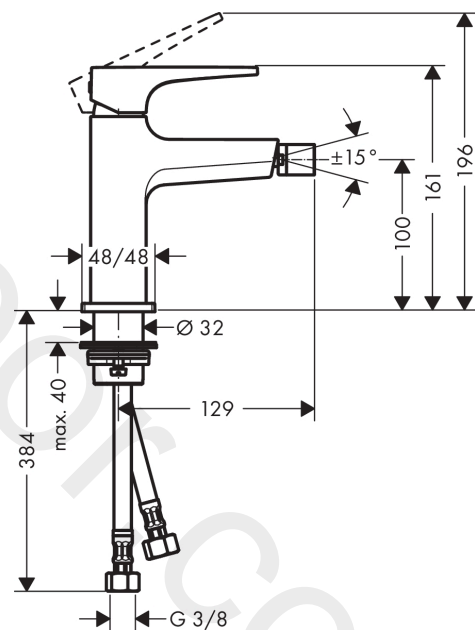

Metropol

Single lever bidet mixer with lever handle and push-open waste set

Finish: **Chrome** Article Number: **32520000**

Description

product features

- consists of: single lever bidet mixer, waste set
- projection: 129 mm
- spout height: 100 mm
- ball-pivot joint
- spray type: laminar spray
- maximum flow rate at 3 bar: 7,5 l/min
- ceramic cartridge
- temperature limitation adjustable
- suitable for continuous flow water heaters
- material waste set: metal
- connection type: G 3/8 connections
- connection dimension: DN15

Article Details

Price excl. VAT

487,50 £

Design awards

Certificates / Sustainability

Product image

Scale drawing

Flowchart

Metropol

Single lever bidet mixer with lever handle and push-open waste set

Finish: **Chrome** Article Number: **32520000**

Exploded Drawing

Year of production: >01/17

Metropol**Single lever bidet mixer with lever handle and push-open waste set**Finish: **Chrome** Article Number: **32520000****Spare part list**

Year of production: >01/17

Pos.	Description	Article Number	Price	PU
1	handle	92995000	£ 79,00	1
2	screw cover	95704000	£ 3,30	1
3	flange	92625000	£ 35,00	1
4	nut	92689000	£ 25,00	1
5	O-ring 27x1,5	92527000	£ 13,30	1
6	O-ring 25x1,5	98146000	£ 3,30	1
7	cartridge, assy	97685000	£ 64,00	1
8	seal	98865000	£ 35,00	1
9	adapter for cartridge	92628000	£ 20,50	1
10	adapter for cartridge	98866000	£ 35,00	1
11	O-ring 23x2	98398000	£ 3,30	1
12	aerator laminar M16x1 (7 l/min)	97360000	£ 43,00	1
13	ball joint	97362000	£ 43,00	1
14	O-ring 32x1,5	92936000	£ 3,30	1
15	escutcheon	93048000	£ 43,00	1
16	fixing set (Ø 32)	13961000	£ 25,00	1
17	flat seal	98749000	£ 6,10	1
18	lever collar	97548000	£ 3,30	1
19	connection hose 450 mm M8x0,75 G3/8	97206000	£ 35,00	1
20	O-ring 6,6x1,6	93019000	£ 3,30	1
21	sealing set	95581000	£ 6,10	1
a	push-open waste set	50100000	£ 78,00	1
b	fixation extension 35 mm	13898000	£ 79,00	1