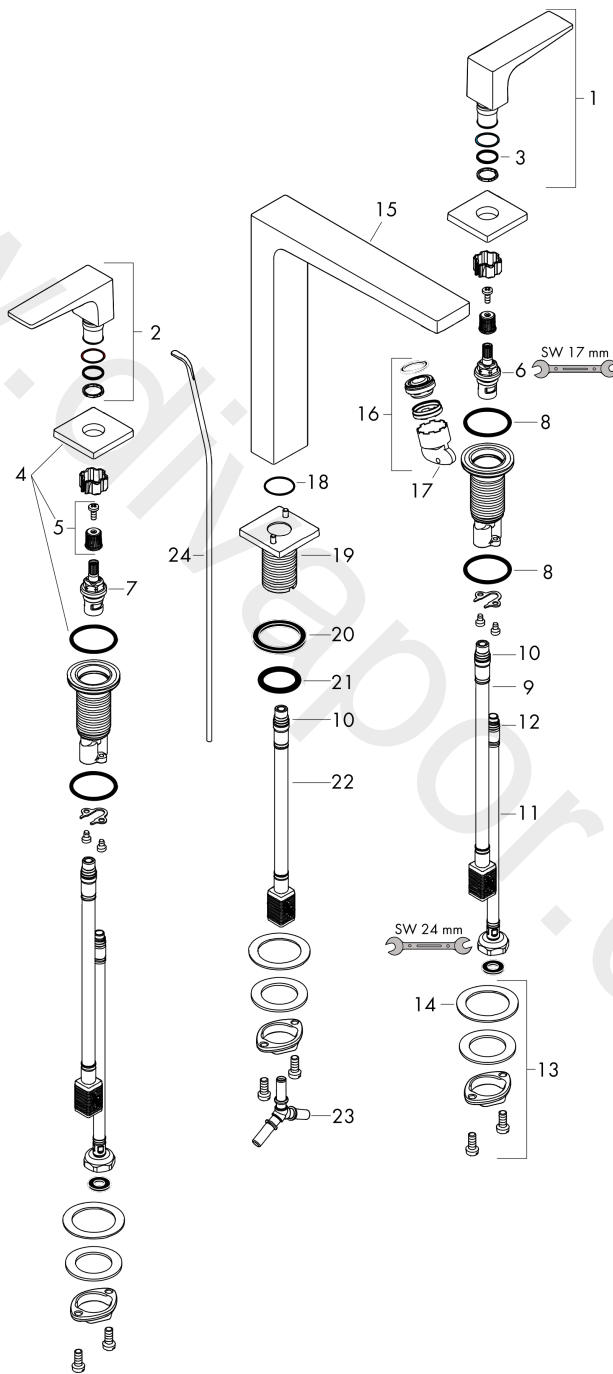

Metropol

3-hole basin mixer 160 with pop-up waste set

Finish: **Polished Gold Optic** Article Number: **32517997**

Description

product features

- ComfortZone 160
- projection: 116 mm
- spout height: 159 mm
- handle variant: lever handle
- maximum flow rate at 3 bar: 5 l/min
- ceramic valves hot/cold 90°
- suitable for continuous flow water heaters
- pop-up waste set G 1¼
- material waste set: metal
- connection type: G ½ connections
- connection dimension: DN15

Technology

Product image

Scale drawing

Flowchart

Metropol
3-hole basin mixer 160 with pop-up waste set
 Finish: **Polished Gold Optic** Article Number: **32517997**

Exploded Drawing

Year of production: >03/20

Metropol**3-hole basin mixer 160 with pop-up waste set**Finish: **Polished Gold Optic** Article Number: **32517997****Spare part list**

Year of production: >03/20

Pos.	Description	Article Number	Price	PU
1	handle for cold water	92917990	£ 96,00	1
2	handle for hot water	92916990	£ 96,00	1
3	O-Ring 14x1,5	98201000	£ 3,30	1
4	escutcheon	92915990	£ 76,00	1
5	handle fixing set	98932000	£ 16,10	1
6	shut off unit left closing	95366000	£ 43,00	1
7	shut off unit right closing	98817000	£ 35,00	1
8	O-ring 33x2,5	92907000	£ 3,30	1
9	connection hose 400 mm M10x1	92914000	£ 64,00	1
10	O-ring 8x1,75	97827000	£ 3,30	1
11	connection hose 450 mm G½	93020000	£ 35,00	1
12	O-ring 6,6x1,6	93019000	£ 3,30	1
13	fixing set (Ø 28)	92909000	£ 43,00	1
14	lever collar	97548000	£ 3,30	1
15	spout 160 mm	93022990	£ 420,00	1
16	aerator M24x1 (5 l/min)	92996000	£ 35,00	1
17	service tool	95661000	£ 6,10	1
18	O-ring 21x1,5	98219000	£ 3,30	1
19	escutcheon for spout	92906990	£ 142,00	1
20	flat seal	98749000	£ 6,10	1
21	O-ring 26x4	92191000	-	1
22	connection hose 200 mm M10x1	92913000	£ 51,00	1
23	hose connection angel	92905000	£ 43,00	1
24	pull rod	96657990	£ 19,80	1
a	pop up waste	94139007	-	1