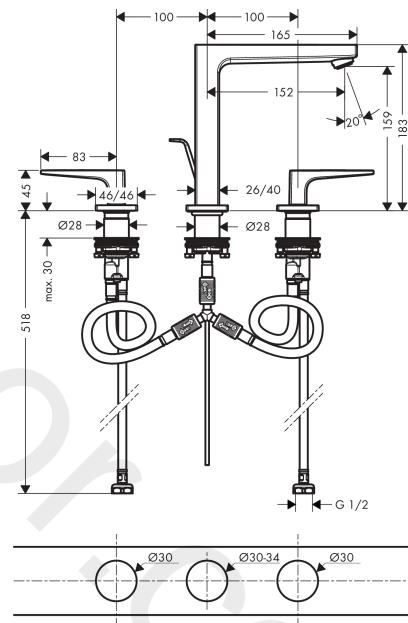

Metropol

3-hole basin mixer 160 with pop-up waste set

Finish: **Polished Gold Optic** Article Number: **32517997**

Description

product features

- ComfortZone 160
- projection: 116 mm
- spout height: 159 mm
- handle variant: lever handle
- maximum flow rate at 3 bar: 5 l/min
- ceramic valves hot/cold 90°
- suitable for continuous flow water heaters
- pop-up waste set G 1¼
- material waste set: metal
- connection type: G ½ connections
- connection dimension: DN15

Technology

Product image

Scale drawing

Flowchart

Metropol
3-hole basin mixer 160 with pop-up waste set
 Finish: **Polished Gold Optic** Article Number: **32517997**

Exploded Drawing

Year of production: >03/20

Metropol**3-hole basin mixer 160 with pop-up waste set**Finish: **Polished Gold Optic** Article Number: **32517997****Spare part list**

Year of production: >03/20

Pos.	Description	Article Number	Price	PU
1	handle for cold water	92917990	£ 96,00	1
2	handle for hot water	92916990	£ 96,00	1
3	O-Ring 14x1,5	98201000	£ 3,30	1
4	escutcheon	92915990	£ 76,00	1
5	handle fixing set	98932000	£ 16,10	1
6	shut off unit left closing	95366000	£ 43,00	1
7	shut off unit right closing	98817000	£ 35,00	1
8	O-ring 33x2,5	92907000	£ 3,30	1
9	connection hose 400 mm M10x1	92914000	£ 64,00	1
10	O-ring 8x1,75	97827000	£ 3,30	1
11	connection hose 450 mm G½	93020000	£ 35,00	1
12	O-ring 6,6x1,6	93019000	£ 3,30	1
13	fixing set (Ø 28)	92909000	£ 43,00	1
14	lever collar	97548000	£ 3,30	1
15	spout 160 mm	93022990	£ 420,00	1
16	aerator M24x1 (5 l/min)	92996000	£ 35,00	1
17	service tool	95661000	£ 6,10	1
18	O-ring 21x1,5	98219000	£ 3,30	1
19	escutcheon for spout	92906990	£ 142,00	1
20	flat seal	98749000	£ 6,10	1
21	O-ring 26x4	92191000	-	1
22	connection hose 200 mm M10x1	92913000	£ 51,00	1
23	hose connection angel	92905000	£ 43,00	1
24	pull rod	96657990	£ 19,80	1
a	pop up waste	94139007	-	1