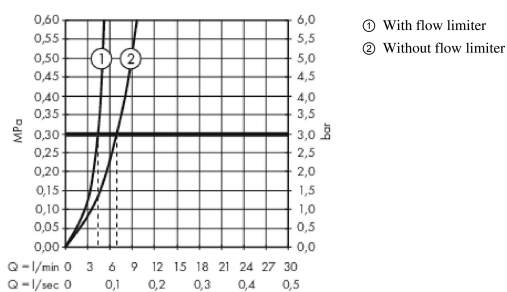

Metropol

3-hole basin mixer 160 with pop-up waste set

Finish: **Polished Gold Optic** Article Number: **32517997**

Description

product features

- ComfortZone 160
- projection: 116 mm
- spout height: 159 mm
- handle variant: lever handle
- maximum flow rate at 3 bar: 5 l/min
- ceramic valves hot/cold 90°
- suitable for continuous flow water heaters
- pop-up waste set G 1¼
- material waste set: metal
- connection type: G ½ connections
- connection dimension: DN15

Technology

Product image

Scale drawing

Flowchart