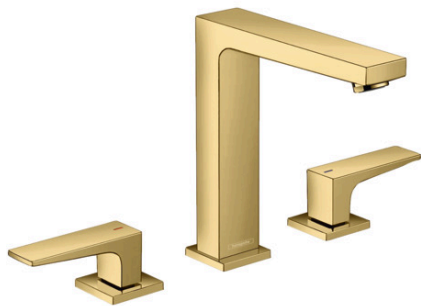

Metropol

3-hole basin mixer 160 with pop-up waste set

Finish: **Polished Gold Optic** Article Number: **32517997**

Description

product features

- ComfortZone 160
- projection: 116 mm
- spout height: 159 mm
- handle variant: lever handle
- maximum flow rate at 3 bar: 5 l/min
- ceramic valves hot/cold 90°
- suitable for continuous flow water heaters
- pop-up waste set G 1¼
- material waste set: metal
- connection type: G ½ connections
- connection dimension: DN15

Technology

Product image

Scale drawing

Flowchart

Metropol
3-hole basin mixer 160 with pop-up waste set
 Finish: **Polished Gold Optic** Article Number: **32517997**

Exploded Drawing

Year of production: >03/20

Metropol**3-hole basin mixer 160 with pop-up waste set**Finish: **Polished Gold Optic** Article Number: **32517997****Spare part list**

Year of production: >03/20

Pos.	Description	Article Number	Price	PU
1	handle for cold water	92917990	£ 96,00	1
2	handle for hot water	92916990	£ 96,00	1
3	O-Ring 14x1,5	98201000	£ 3,30	1
4	escutcheon	92915990	£ 76,00	1
5	handle fixing set	98932000	£ 16,10	1
6	shut off unit left closing	95366000	£ 43,00	1
7	shut off unit right closing	98817000	£ 35,00	1
8	O-ring 33x2,5	92907000	£ 3,30	1
9	connection hose 400 mm M10x1	92914000	£ 64,00	1
10	O-ring 8x1,75	97827000	£ 3,30	1
11	connection hose 450 mm G½	93020000	£ 35,00	1
12	O-ring 6,6x1,6	93019000	£ 3,30	1
13	fixing set (Ø 28)	92909000	£ 43,00	1
14	lever collar	97548000	£ 3,30	1
15	spout 160 mm	93022990	£ 420,00	1
16	aerator M24x1 (5 l/min)	92996000	£ 35,00	1
17	service tool	95661000	£ 6,10	1
18	O-ring 21x1,5	98219000	£ 3,30	1
19	escutcheon for spout	92906990	£ 142,00	1
20	flat seal	98749000	£ 6,10	1
21	O-ring 26x4	92191000	-	1
22	connection hose 200 mm M10x1	92913000	£ 51,00	1
23	hose connection angel	92905000	£ 43,00	1
24	pull rod	96657990	£ 19,80	1
a	pop up waste	94139007	-	1