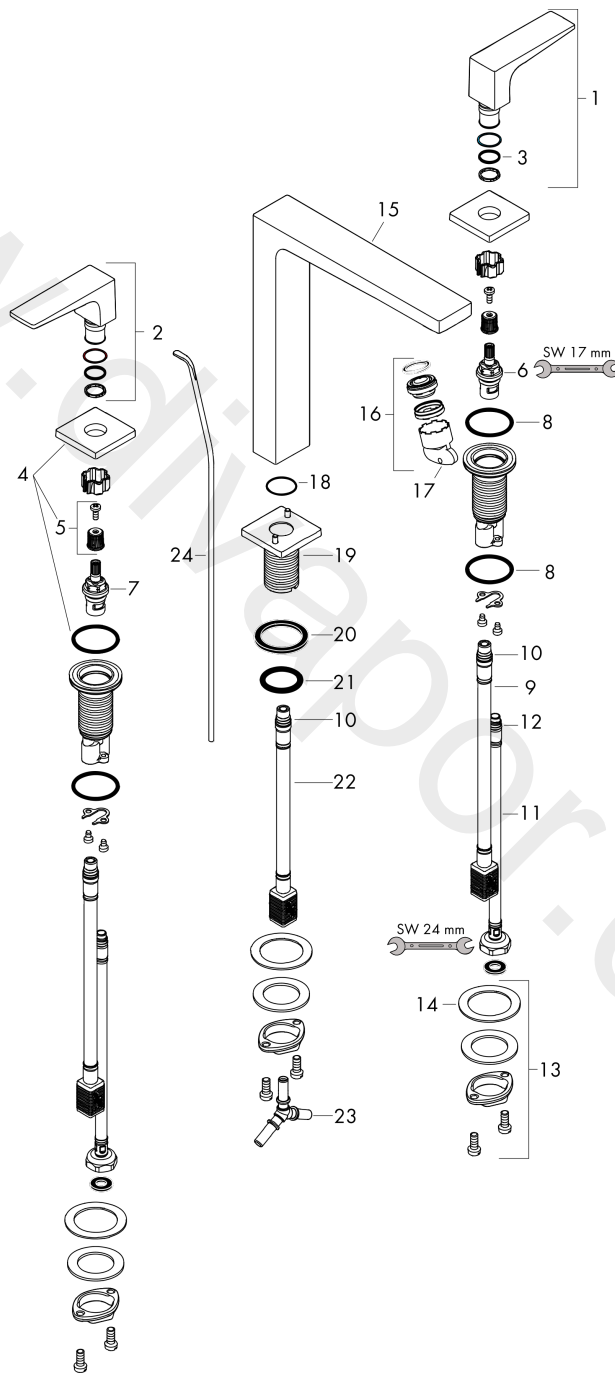

Metropol
3-hole basin mixer 160 with pop-up waste set
 Finish: **Matt Black** Article Number: **32517677**

Description

product features

- ComfortZone 160
- projection: 116 mm
- spout height: 159 mm
- handle variant: lever handle
- maximum flow rate at 3 bar: 5 l/min
- ceramic valves hot/cold 90°
- suitable for continuous flow water heaters
- pop-up waste set G 1¼
- material waste set: metal
- connection type: G ½ connections
- connection dimension: DN15

Technology

Product image

Scale drawing

Flowchart

Metropol
3-hole basin mixer 160 with pop-up waste set
 Finish: **Matt Black** Article Number: **32517677**

Exploded Drawing

Year of production: >08/19

Metropol**3-hole basin mixer 160 with pop-up waste set**Finish: **Matt Black** Article Number: **32517677****Spare part list**

Year of production: >08/19

Pos.	Description	Article Number	Price	PU
1	handle for cold water	92917670	£ 96,00	1
2	handle for hot water	92916670	£ 96,00	1
3	O-Ring 14x1,5	98201000	£ 3,30	1
4	escutcheon	92915670	£ 76,00	1
5	handle fixing set	98932000	£ 16,10	1
6	shut off unit left closing	95366000	£ 43,00	1
7	shut off unit right closing	98817000	£ 35,00	1
8	O-ring 33x2,5	92907000	£ 3,30	1
9	connection hose 400 mm M10x1	92914000	£ 64,00	1
10	O-ring 8x1,75	97827000	£ 3,30	1
11	connection hose 450 mm G½	93020000	£ 35,00	1
12	O-ring 6,6x1,6	93019000	£ 3,30	1
13	fixing set (Ø 28)	92909000	£ 43,00	1
14	lever collar	97548000	£ 3,30	1
15	spout 160 mm	93022670	£ 420,00	1
16	aerator M24x1 (5 l/min)	92996000	£ 35,00	1
17	service tool	95661000	£ 6,10	1
18	O-ring 21x1,5	98219000	£ 3,30	1
19	escutcheon for spout	92906670	£ 142,00	1
20	flat seal	98749000	£ 6,10	1
21	O-ring 26x4	92191000	-	1
22	connection hose 200 mm M10x1	92913000	£ 51,00	1
23	hose connection angel	92905000	£ 43,00	1
24	pull rod	96657670	£ 19,80	1
a	pop up waste	94139007	-	1