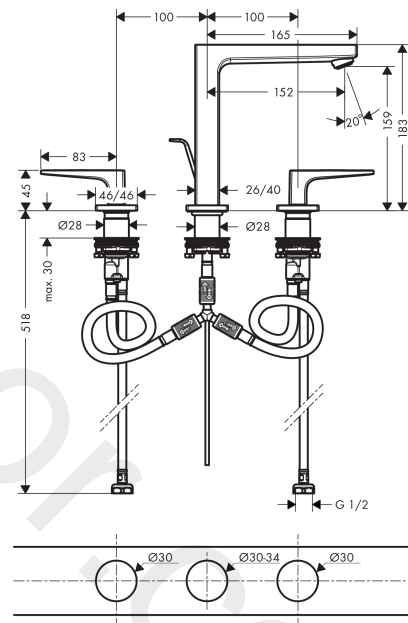

Metropol
3-hole basin mixer 160 with pop-up waste set
 Finish: **Matt Black** Article Number: **32517677**

Description

product features

- ComfortZone 160
- projection: 116 mm
- spout height: 159 mm
- handle variant: lever handle
- maximum flow rate at 3 bar: 5 l/min
- ceramic valves hot/cold 90°
- suitable for continuous flow water heaters
- pop-up waste set G 1¼
- material waste set: metal
- connection type: G ½ connections
- connection dimension: DN15

Technology

Product image

Scale drawing

Flowchart

Metropol
3-hole basin mixer 160 with pop-up waste set
 Finish: **Matt Black** Article Number: **32517677**

Exploded Drawing

Year of production: >08/19

Metropol**3-hole basin mixer 160 with pop-up waste set**Finish: **Matt Black** Article Number: **32517677****Spare part list**

Year of production: >08/19

Pos.	Description	Article Number	Price	PU
1	handle for cold water	92917670	£ 96,00	1
2	handle for hot water	92916670	£ 96,00	1
3	O-Ring 14x1,5	98201000	£ 3,30	1
4	escutcheon	92915670	£ 76,00	1
5	handle fixing set	98932000	£ 16,10	1
6	shut off unit left closing	95366000	£ 43,00	1
7	shut off unit right closing	98817000	£ 35,00	1
8	O-ring 33x2,5	92907000	£ 3,30	1
9	connection hose 400 mm M10x1	92914000	£ 64,00	1
10	O-ring 8x1,75	97827000	£ 3,30	1
11	connection hose 450 mm G½	93020000	£ 35,00	1
12	O-ring 6,6x1,6	93019000	£ 3,30	1
13	fixing set (Ø 28)	92909000	£ 43,00	1
14	lever collar	97548000	£ 3,30	1
15	spout 160 mm	93022670	£ 420,00	1
16	aerator M24x1 (5 l/min)	92996000	£ 35,00	1
17	service tool	95661000	£ 6,10	1
18	O-ring 21x1,5	98219000	£ 3,30	1
19	escutcheon for spout	92906670	£ 142,00	1
20	flat seal	98749000	£ 6,10	1
21	O-ring 26x4	92191000	-	1
22	connection hose 200 mm M10x1	92913000	£ 51,00	1
23	hose connection angel	92905000	£ 43,00	1
24	pull rod	96657670	£ 19,80	1
a	pop up waste	94139007	-	1