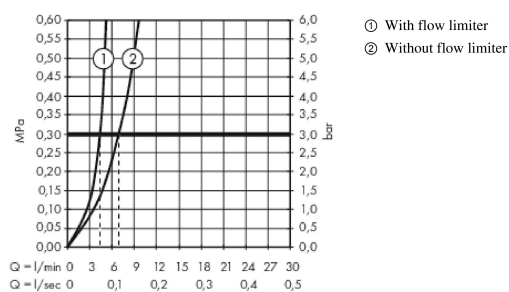

Metropol
3-hole basin mixer 160 with pop-up waste set
Finish: **Matt Black** Article Number: **32517677**

Description

product features

- ComfortZone 160
- projection: 116 mm
- spout height: 159 mm
- handle variant: lever handle
- maximum flow rate at 3 bar: 5 l/min
- ceramic valves hot/cold 90°
- suitable for continuous flow water heaters
- pop-up waste set G 1¼
- material waste set: metal
- connection type: G ½ connections
- connection dimension: DN15

Technology

Product image

Scale drawing

Flowchart