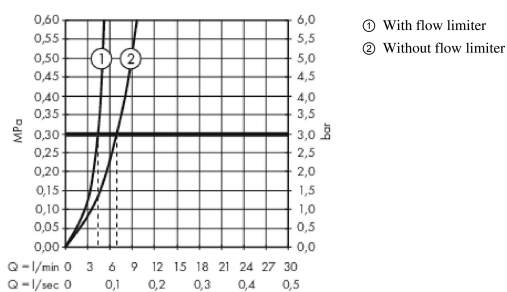

Metropol

3-hole basin mixer 160 with pop-up waste set

Finish: **Brushed Bronze** Article Number: **32517147**

Description

product features

- ComfortZone 160
- projection: 116 mm
- spout height: 159 mm
- handle variant: lever handle
- maximum flow rate at 3 bar: 5 l/min
- ceramic valves hot/cold 90°
- suitable for continuous flow water heaters
- pop-up waste set G 1¼
- material waste set: metal
- connection type: G ½ connections
- connection dimension: DN15

Technology

Product image

Scale drawing

Flowchart

Metropol
3-hole basin mixer 160 with pop-up waste set
 Finish: **Brushed Bronze** Article Number: **32517147**

Exploded Drawing

Year of production: >03/20

Metropol**3-hole basin mixer 160 with pop-up waste set**Finish: **Brushed Bronze** Article Number: **32517147****Spare part list**

Year of production: >03/20

Pos.	Description	Article Number	Price	PU
1	handle for cold water	92917140	£ 96,00	1
2	handle for hot water	92916140	£ 96,00	1
3	O-Ring 14x1,5	98201000	£ 3,30	1
4	escutcheon	92915140	£ 76,00	1
5	handle fixing set	98932000	£ 16,10	1
6	shut off unit right closing	98817000	£ 35,00	1
7	shut off unit left closing	95366000	£ 43,00	1
8	O-ring 33x2,5	92907000	£ 3,30	1
9	connection hose 400 mm M10x1	92914000	£ 64,00	1
10	O-ring 8x1,75	97827000	£ 3,30	1
11	connection hose 450 mm G½	93020000	£ 35,00	1
12	O-ring 6,6x1,6	93019000	£ 3,30	1
13	fixing set (Ø 28)	92909000	£ 43,00	1
14	lever collar	97548000	£ 3,30	1
15	spout 160 mm	93022140	£ 420,00	1
16	aerator M24x1 (5 l/min)	92996000	£ 35,00	1
17	service tool	95661000	£ 6,10	1
18	O-ring 21x1,5	98219000	£ 3,30	1
19	escutcheon for spout	92906140	£ 142,00	1
20	flat seal	98749000	£ 6,10	1
21	O-ring 26x4	92191000	-	1
22	connection hose 200 mm M10x1	92913000	£ 51,00	1
23	hose connection angel	92905000	£ 43,00	1
24	pull rod	96657140	£ 19,80	1
a	pop up waste	94139007	-	1