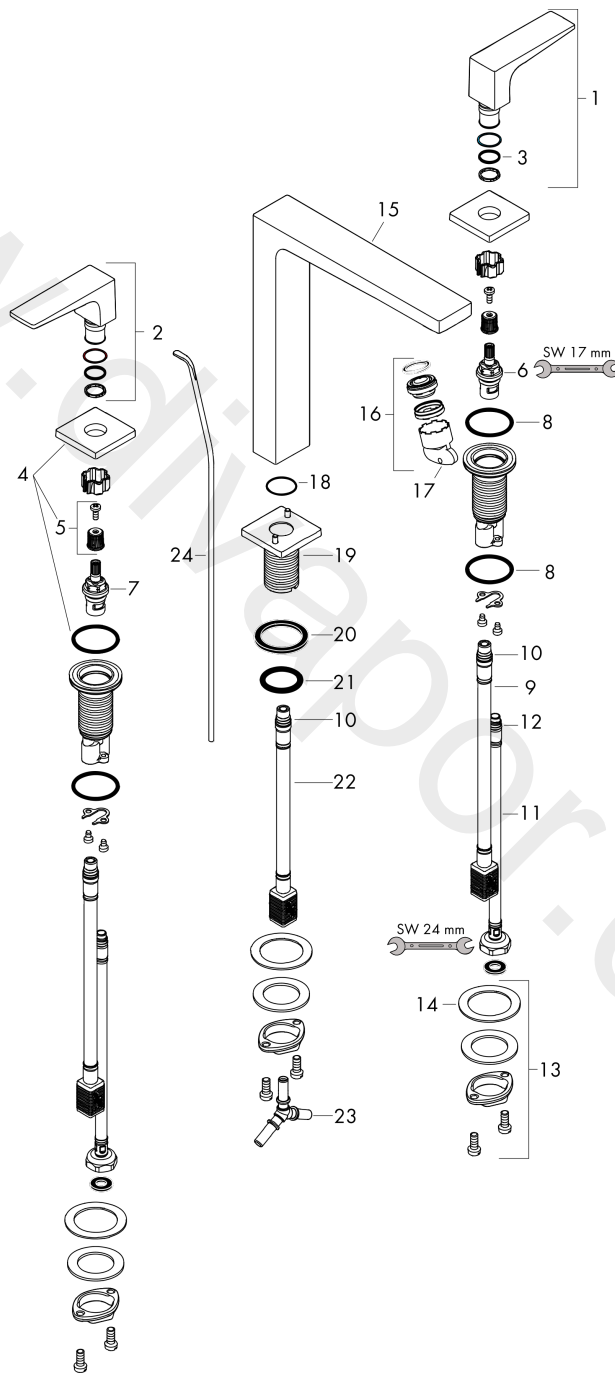

Metropol

3-hole basin mixer 160 with pop-up waste set

Finish: **Brushed Bronze** Article Number: **32517147**

Description

product features

- ComfortZone 160
- projection: 116 mm
- spout height: 159 mm
- handle variant: lever handle
- maximum flow rate at 3 bar: 5 l/min
- ceramic valves hot/cold 90°
- suitable for continuous flow water heaters
- pop-up waste set G 1¼
- material waste set: metal
- connection type: G ½ connections
- connection dimension: DN15

Technology

Product image

Scale drawing

Flowchart

Metropol
3-hole basin mixer 160 with pop-up waste set
 Finish: **Brushed Bronze** Article Number: **32517147**

Exploded Drawing

Year of production: >03/20

Metropol**3-hole basin mixer 160 with pop-up waste set**Finish: **Brushed Bronze** Article Number: **32517147****Spare part list**

Year of production: >03/20

Pos.	Description	Article Number	Price	PU
1	handle for cold water	92917140	£ 96,00	1
2	handle for hot water	92916140	£ 96,00	1
3	O-Ring 14x1,5	98201000	£ 3,30	1
4	escutcheon	92915140	£ 76,00	1
5	handle fixing set	98932000	£ 16,10	1
6	shut off unit right closing	98817000	£ 35,00	1
7	shut off unit left closing	95366000	£ 43,00	1
8	O-ring 33x2,5	92907000	£ 3,30	1
9	connection hose 400 mm M10x1	92914000	£ 64,00	1
10	O-ring 8x1,75	97827000	£ 3,30	1
11	connection hose 450 mm G½	93020000	£ 35,00	1
12	O-ring 6,6x1,6	93019000	£ 3,30	1
13	fixing set (Ø 28)	92909000	£ 43,00	1
14	lever collar	97548000	£ 3,30	1
15	spout 160 mm	93022140	£ 420,00	1
16	aerator M24x1 (5 l/min)	92996000	£ 35,00	1
17	service tool	95661000	£ 6,10	1
18	O-ring 21x1,5	98219000	£ 3,30	1
19	escutcheon for spout	92906140	£ 142,00	1
20	flat seal	98749000	£ 6,10	1
21	O-ring 26x4	92191000	-	1
22	connection hose 200 mm M10x1	92913000	£ 51,00	1
23	hose connection angel	92905000	£ 43,00	1
24	pull rod	96657140	£ 19,80	1
a	pop up waste	94139007	-	1