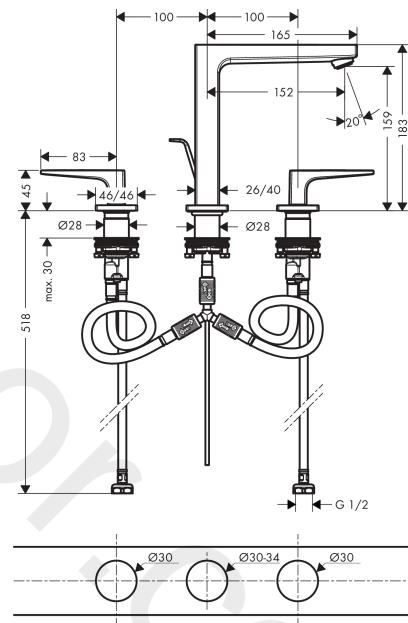

Metropol

3-hole basin mixer 160 with pop-up waste set

Finish: **Brushed Bronze** Article Number: **32517147**

Description

product features

- ComfortZone 160
- projection: 116 mm
- spout height: 159 mm
- handle variant: lever handle
- maximum flow rate at 3 bar: 5 l/min
- ceramic valves hot/cold 90°
- suitable for continuous flow water heaters
- pop-up waste set G 1¼
- material waste set: metal
- connection type: G ½ connections
- connection dimension: DN15

Technology

Product image

Scale drawing

Flowchart

Metropol
3-hole basin mixer 160 with pop-up waste set
 Finish: **Brushed Bronze** Article Number: **32517147**

Exploded Drawing

Year of production: >03/20

Metropol**3-hole basin mixer 160 with pop-up waste set**Finish: **Brushed Bronze** Article Number: **32517147****Spare part list**

Year of production: >03/20

Pos.	Description	Article Number	Price	PU
1	handle for cold water	92917140	£ 96,00	1
2	handle for hot water	92916140	£ 96,00	1
3	O-Ring 14x1,5	98201000	£ 3,30	1
4	escutcheon	92915140	£ 76,00	1
5	handle fixing set	98932000	£ 16,10	1
6	shut off unit right closing	98817000	£ 35,00	1
7	shut off unit left closing	95366000	£ 43,00	1
8	O-ring 33x2,5	92907000	£ 3,30	1
9	connection hose 400 mm M10x1	92914000	£ 64,00	1
10	O-ring 8x1,75	97827000	£ 3,30	1
11	connection hose 450 mm G½	93020000	£ 35,00	1
12	O-ring 6,6x1,6	93019000	£ 3,30	1
13	fixing set (Ø 28)	92909000	£ 43,00	1
14	lever collar	97548000	£ 3,30	1
15	spout 160 mm	93022140	£ 420,00	1
16	aerator M24x1 (5 l/min)	92996000	£ 35,00	1
17	service tool	95661000	£ 6,10	1
18	O-ring 21x1,5	98219000	£ 3,30	1
19	escutcheon for spout	92906140	£ 142,00	1
20	flat seal	98749000	£ 6,10	1
21	O-ring 26x4	92191000	-	1
22	connection hose 200 mm M10x1	92913000	£ 51,00	1
23	hose connection angel	92905000	£ 43,00	1
24	pull rod	96657140	£ 19,80	1
a	pop up waste	94139007	-	1