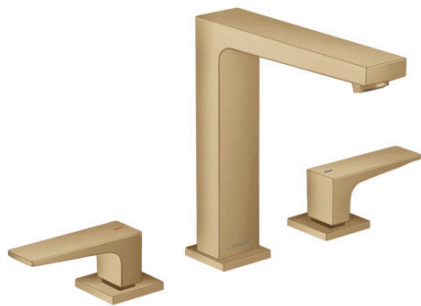

Metropol

3-hole basin mixer 160 with pop-up waste set

Finish: **Brushed Bronze** Article Number: **32517147**

Description

product features

- ComfortZone 160
- projection: 116 mm
- spout height: 159 mm
- handle variant: lever handle
- maximum flow rate at 3 bar: 5 l/min
- ceramic valves hot/cold 90°
- suitable for continuous flow water heaters
- pop-up waste set G 1¼
- material waste set: metal
- connection type: G ½ connections
- connection dimension: DN15

Technology

Product image

Scale drawing

Flowchart

Metropol
3-hole basin mixer 160 with pop-up waste set
 Finish: **Brushed Bronze** Article Number: **32517147**

Exploded Drawing

Year of production: >03/20

Metropol**3-hole basin mixer 160 with pop-up waste set**Finish: **Brushed Bronze** Article Number: **32517147****Spare part list**

Year of production: >03/20

Pos.	Description	Article Number	Price	PU
1	handle for cold water	92917140	£ 96,00	1
2	handle for hot water	92916140	£ 96,00	1
3	O-Ring 14x1,5	98201000	£ 3,30	1
4	escutcheon	92915140	£ 76,00	1
5	handle fixing set	98932000	£ 16,10	1
6	shut off unit right closing	98817000	£ 35,00	1
7	shut off unit left closing	95366000	£ 43,00	1
8	O-ring 33x2,5	92907000	£ 3,30	1
9	connection hose 400 mm M10x1	92914000	£ 64,00	1
10	O-ring 8x1,75	97827000	£ 3,30	1
11	connection hose 450 mm G½	93020000	£ 35,00	1
12	O-ring 6,6x1,6	93019000	£ 3,30	1
13	fixing set (Ø 28)	92909000	£ 43,00	1
14	lever collar	97548000	£ 3,30	1
15	spout 160 mm	93022140	£ 420,00	1
16	aerator M24x1 (5 l/min)	92996000	£ 35,00	1
17	service tool	95661000	£ 6,10	1
18	O-ring 21x1,5	98219000	£ 3,30	1
19	escutcheon for spout	92906140	£ 142,00	1
20	flat seal	98749000	£ 6,10	1
21	O-ring 26x4	92191000	-	1
22	connection hose 200 mm M10x1	92913000	£ 51,00	1
23	hose connection angel	92905000	£ 43,00	1
24	pull rod	96657140	£ 19,80	1
a	pop up waste	94139007	-	1