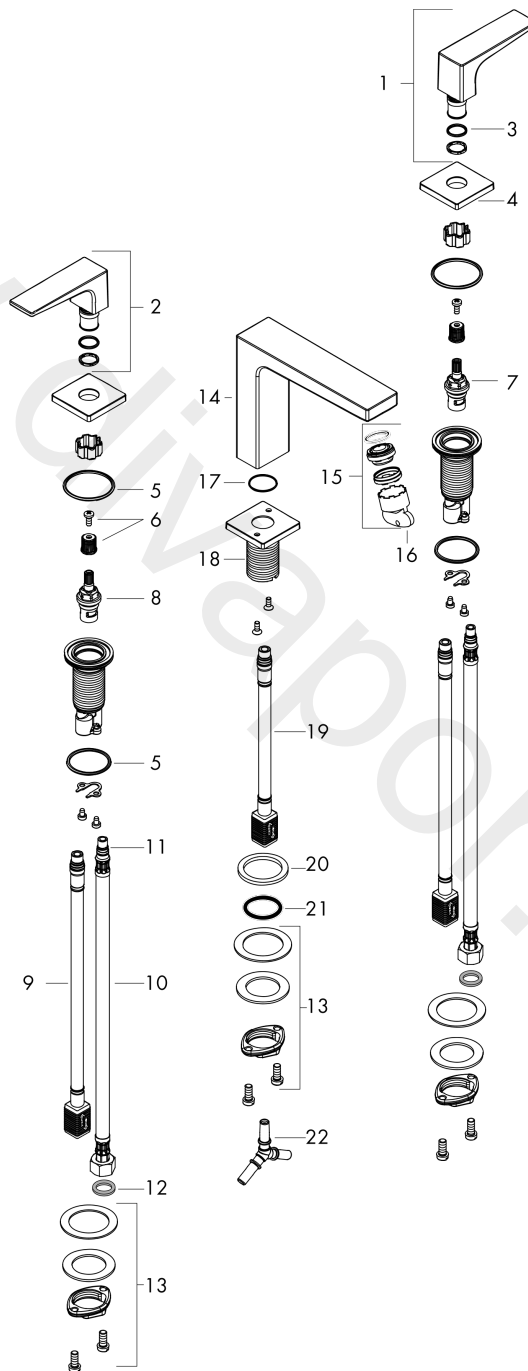

Metropol

3-hole basin mixer 160 with lever handles and push-open waste set

Finish: **Matt Black** Article Number: **32515670**

Description

product features

- consists of: 3-hole basin mixer, waste set
- ComfortZone 160
- projection: 152 mm
- spout height: 159 mm
- handle variant: lever handle
- maximum flow rate at 3 bar: 5 l/min
- ceramic valves hot/cold 90°
- suitable for continuous flow water heaters
- push-open waste set G 1¼
- material waste set: metal
- connection type: G ¾ connections
- connection dimension: DN15
- EU taxonomy: max. 6 l/min - Substantial Contribution (SC) possible
- WRAS 1903348

Exploded Drawing

Year of production: >07/19

Metropol**3-hole basin mixer 160 with lever handles and push-open waste set**Finish: **Matt Black** Article Number: **32515670****Spare part list**

Year of production: >07/19

Pos.	Description	Article Number	Price	PU
1	handle for cold water	92917670	£ 96,00	1
2	handle for hot water	92916670	£ 96,00	1
3	O-Ring 14x1,5	98201000	£ 3,30	1
4	escutcheon	92915670	£ 76,00	1
5	O-ring 33x2,5	92907000	£ 3,30	1
6	handle fixing set	98932000	£ 16,10	1
7	shut off unit left closing	95366000	£ 43,00	1
8	shut off unit right closing	98817000	£ 35,00	1
9	connection hose 400 mm M10x1	92914000	£ 64,00	1
10	connection hose 450 mm M8x0,75 G3/8	97206000	£ 35,00	1
11	O-ring 7x1,5	98422000	£ 3,30	1
12	sealing set	95581000	£ 6,10	1
13	fixing set (Ø 28)	92909000	£ 43,00	1
14	spout 160 mm	93158670	£ 660,00	1
15	aerator M24x1 (5 l/min)	92996000	£ 35,00	1
16	service tool	95661000	£ 6,10	1
17	O-ring 21x1,5	98219000	£ 3,30	1
18	escutcheon for spout	92906670	£ 142,00	1
19	connection hose 200 mm M10x1	92913000	£ 51,00	1
20	flat seal	98749000	£ 6,10	1
21	O-ring 26x4	92191000	-	1
22	hose connection angel	92905000	£ 43,00	1
a	push-open waste set	50100670	£ 109,20	1