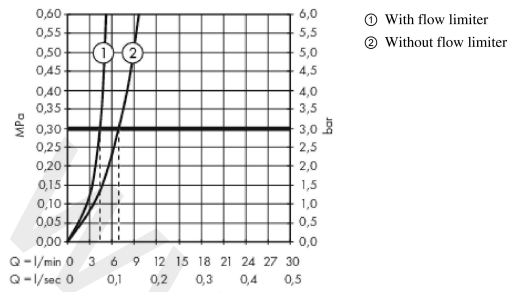

Metropol

3-hole basin mixer 160 with lever handles and push-open waste set

Finish: **Matt Black** Article Number: **32515670**

Flowchart