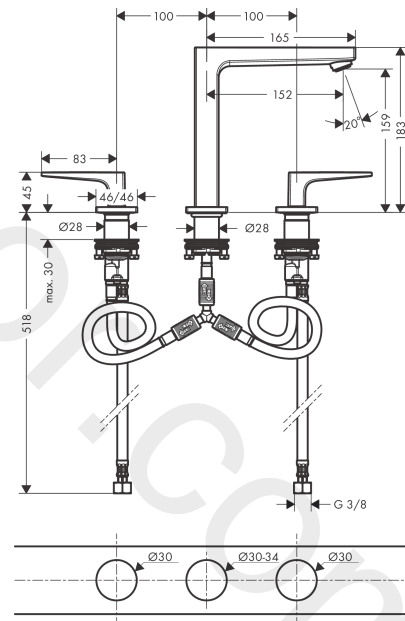

Scale drawing