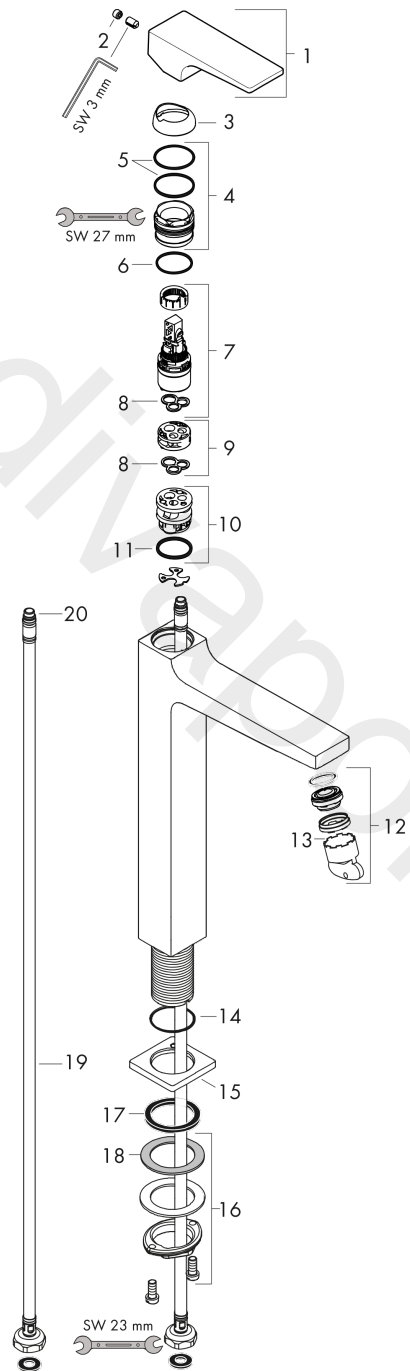

Metropol

Single lever basin mixer 260 with lever handle for wash bowls with push-open waste set

Finish: Polished Gold Optic Article Number: 32512997

Description

product features

- consists of: single lever basin mixer, waste set
- ComfortZone 260
- projection: 204 mm
- spout height: 259 mm
- handle variant: lever handle
- spray type: normal spray
- maximum flow rate at 3 bar: 5 l/min
- ceramic cartridge
- temperature limitation adjustable
- suitable for continuous flow water heaters
- push-open waste set G 1¼
- material waste set: metal
- connection type: G ½ connections
- connection dimension: DN15

Single lever basin mixer 260 with lever handle for wash bowls with push-open waste set

Finish: **Polished Gold Optic** Article Number: **32512997**

Exploded Drawing

Year of production: >07/19

Metropol

Single lever basin mixer 260 with lever handle for wash bowls with push-open waste set

Finish: Polished Gold Optic Article Number: 32512997

Spare part list

Year of production: >07/19

Pos.	Description	Article Number	Price	PU
1	handle	92995990	£ 118,00	1
2	screw cover	95704000	£ 3,30	1
3	flange	92625990	£ 51,00	1
4	nut	92689000	£ 25,00	1
5	O-ring 27x1,5	92527000	£ 13,30	1
6	O-ring 25x1,5	98146000	£ 3,30	1
7	cartridge, assy	97685000	£ 64,00	1
8	seal	98865000	£ 35,00	1
9	adapter for cartridge	92628000	£ 20,50	1
10	adapter for cartridge	98866000	£ 35,00	1
11	O-ring 23x2	98398000	£ 3,30	1
12	aerator M24x1 (5 l/min)	92996000	£ 35,00	1
13	service tool	95661000	£ 6,10	1
14	O-ring 32x1,5	92936000	£ 3,30	1
15	escutcheon	93048990	£ 64,00	1
16	fixing set (Ø 32)	13961000	£ 25,00	1
17	flat seal	98749000	£ 6,10	1
18	lever collar	97548000	£ 3,30	1
19	connection hose 600 mm M8x0,75 G1/2	92482000	£ 43,00	1
20	O-ring 6,6x1,6	93019000	£ 3,30	1
a	push-open waste set	50100990	£ 117,00	1
b	fixation extension 35 mm	13898000	£ 79,00	1