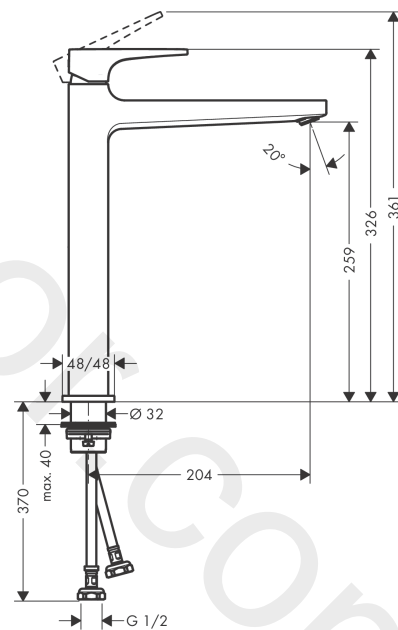

Metropol

Single lever basin mixer 260 with lever handle for wash bowls with push-open waste set

Finish: Polished Gold Optic Article Number: 32512997

Description

product features

- consists of: single lever basin mixer, waste set
- ComfortZone 260
- projection: 204 mm
- spout height: 259 mm
- handle variant: lever handle
- spray type: normal spray
- maximum flow rate at 3 bar: 5 l/min
- ceramic cartridge
- temperature limitation adjustable
- suitable for continuous flow water heaters
- push-open waste set G 1¼
- material waste set: metal
- connection type: G ½ connections
- connection dimension: DN15

Technology

Product image

Scale drawing

Metropol

Single lever basin mixer 260 with lever handle for wash bowls with push-open waste set

Finish: **Polished Gold Optic** Article Number: **32512997**

Flowchart

Metropol

Single lever basin mixer 260 with lever handle for wash bowls with push-open waste set

Finish: **Polished Gold Optic** Article Number: **32512997**

Exploded Drawing

Year of production: >07/19

Metropol

Single lever basin mixer 260 with lever handle for wash bowls with push-open waste set