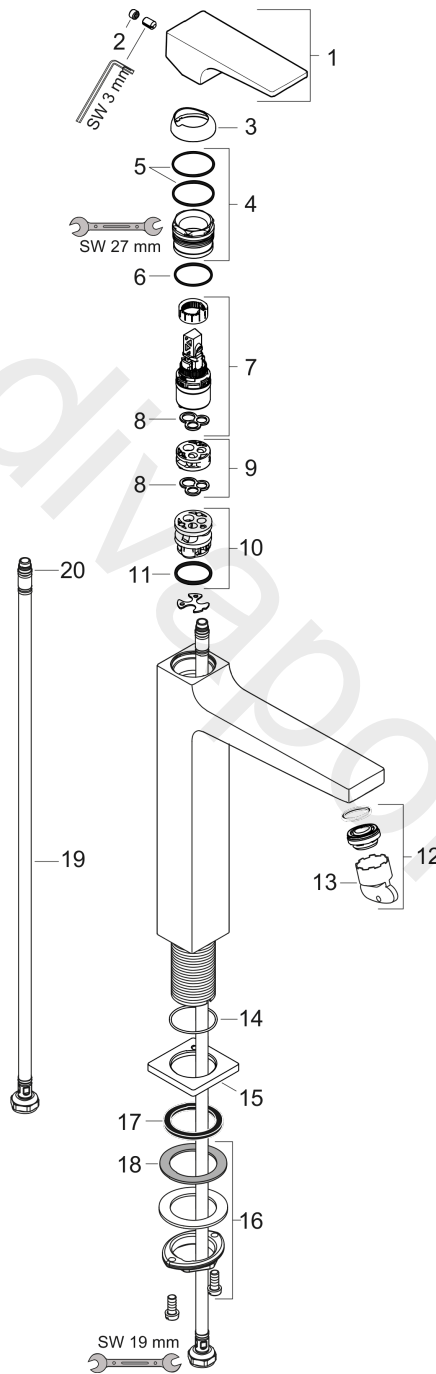

Metropol

Single lever basin mixer 260 with lever handle for wash bowls with push-open waste set

Finish: **Polished Gold Optic** Article Number: **32512990**

Exploded Drawing

Year of production: >04/20

Metropol

Single lever basin mixer 260 with lever handle for wash bowls with push-open waste set

Finish: Polished Gold Optic Article Number: 32512990

Spare part list

Year of production: >04/20

Pos.	Description	Article Number	Price	PU
1	handle	92995990	£ 118,00	1
2	screw cover	95704000	£ 3,30	1
3	flange	92625990	£ 51,00	1
4	nut	92689000	£ 25,00	1
5	O-ring 27x1,5	92527000	£ 13,30	1
6	O-ring 25x1,5	98146000	£ 3,30	1
7	cartridge, assy	97685000	£ 64,00	1
8	seal	98865000	£ 35,00	1
9	adapter for cartridge	92628000	£ 20,50	1
10	adapter for cartridge	98866000	£ 35,00	1
11	O-ring 23x2	98398000	£ 3,30	1
12	aerator M24x1 (5 l/min)	92996000	£ 35,00	1
13	service tool	95661000	£ 6,10	1
14	O-ring 32x1,5	92936000	£ 3,30	1
15	escutcheon	93048990	£ 64,00	1
16	fixing set (Ø 32)	13961000	£ 25,00	1
17	flat seal	98749000	£ 6,10	1
18	lever collar	97548000	£ 3,30	1
19	connection hose 600 mm M8x0,75 G3/8	96556000	£ 25,00	1
20	O-ring 6,6x1,6	93019000	£ 3,30	1
a	fixation extension 35 mm	13898000	£ 79,00	1