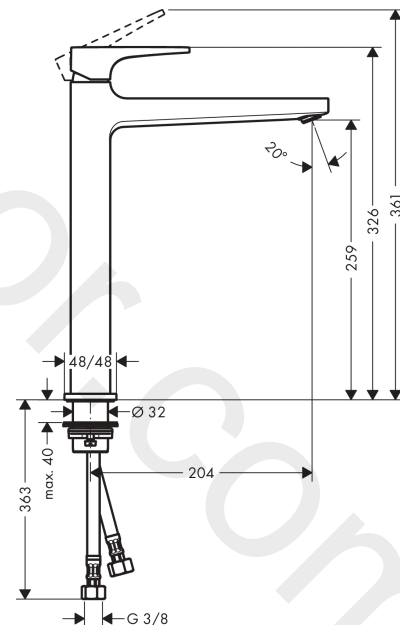

Scale drawing