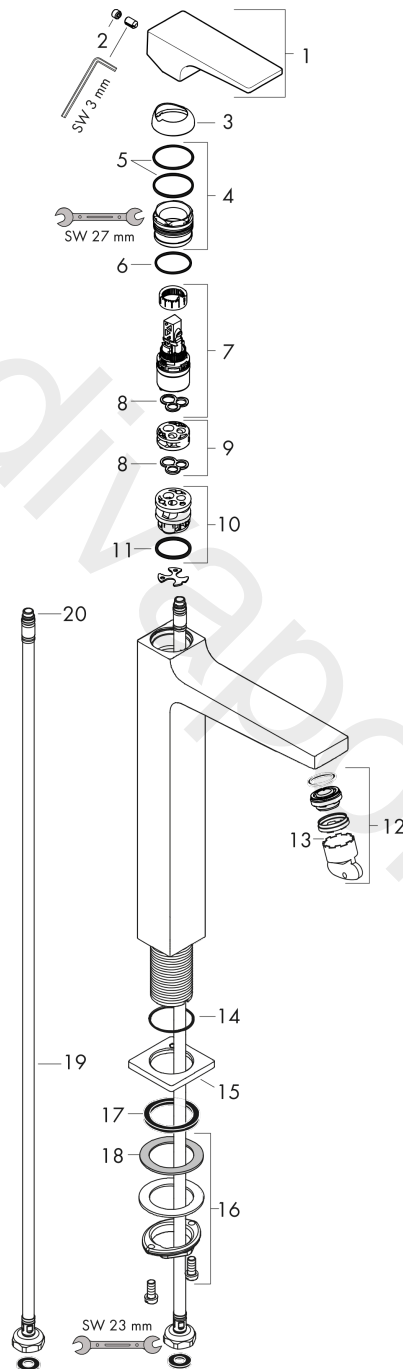

##### product features

- consists of: single lever basin mixer, waste set
- ComfortZone 260
- projection: 204 mm
- spout height: 259 mm
- handle variant: lever handle
- spray type: normal spray
- maximum flow rate at 3 bar: 5 l/min
- ceramic cartridge
- temperature limitation adjustable
- suitable for continuous flow water heaters
- push-open waste set G 1¼
- material waste set: metal
- connection type: G ½ connections
- connection dimension: DN15

#### Scale drawing

**Metropol**

**Single lever basin mixer 260 with lever handle for wash bowls with push-open waste set**

Finish: **Matt White** Article Number: **32512707**

**Flowchart**

www.divapor.com

**Metropol**

**Single lever basin mixer 260 with lever handle for wash bowls with push-open waste set**

Finish: **Matt White** Article Number: **32512707**

**Exploded Drawing**

Year of production: >07/19

**Metropol****Single lever basin mixer 260 with lever handle for wash bowls with push-open waste set**Finish: **Matt White** Article Number: **32512707****Spare part list**

Year of production: &gt;07/19

Pos.	Description	Article Number	Price	PU
1	handle	92995700	£ 118,00	1
2	screw cover	95704000	£ 3,30	1
3	flange	92625700	£ 51,00	1
4	nut	92689000	£ 25,00	1
5	O-ring 27x1,5	92527000	£ 13,30	1
6	O-ring 25x1,5	98146000	£ 3,30	1
7	cartridge, assy	97685000	£ 64,00	1
8	seal	98865000	£ 35,00	1
9	adapter for cartridge	92628000	£ 20,50	1
10	adapter for cartridge	98866000	£ 35,00	1
11	O-ring 23x2	98398000	£ 3,30	1
12	aerator M24x1 (5 l/min)	92996000	£ 35,00	1
13	service tool	95661000	£ 6,10	1
14	O-ring 32x1,5	92936000	£ 3,30	1
15	escutcheon	93048700	£ 64,00	1
16	fixing set (Ø 32)	13961000	£ 25,00	1
17	flat seal	98749000	£ 6,10	1
18	lever collar	97548000	£ 3,30	1
19	connection hose 600 mm M8x0,75 G1/2	92482000	£ 43,00	1
20	O-ring 6,6x1,6	93019000	£ 3,30	1
a	push-open waste set	50100700	£ 109,20	1
b	fixation extension 35 mm	13898000	£ 79,00	1