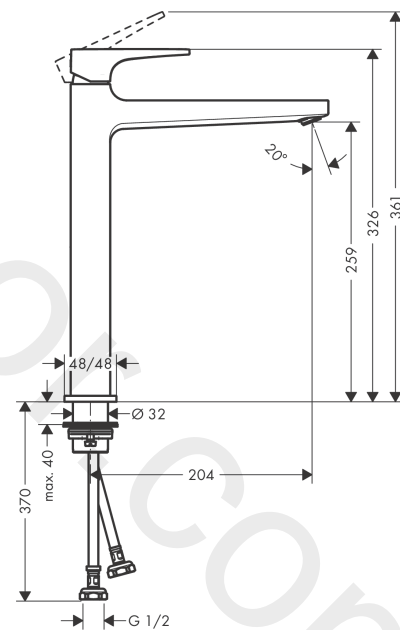

##### product features

- consists of: single lever basin mixer, waste set
- ComfortZone 260
- projection: 204 mm
- spout height: 259 mm
- handle variant: lever handle
- spray type: normal spray
- maximum flow rate at 3 bar: 5 l/min
- ceramic cartridge
- temperature limitation adjustable
- suitable for continuous flow water heaters
- push-open waste set G 1¼
- material waste set: metal
- connection type: G ½ connections
- connection dimension: DN15

#### Scale drawing

**Metropol**

**Single lever basin mixer 260 with lever handle for wash bowls with push-open waste set**

Finish: **Matt White** Article Number: **32512707**

**Flowchart**

www.divapor.com

**Metropol**

**Single lever basin mixer 260 with lever handle for wash bowls with push-open waste set**

Finish: **Matt White** Article Number: **32512707**

**Exploded Drawing**

Year of production: >07/19

**Metropol****Single lever basin mixer 260 with lever handle for wash bowls with push-open waste set**Finish: **Matt White** Article Number: **32512707****Spare part list**

Year of production: &gt;07/19

Pos.	Description	Article Number	Price	PU
1	handle	92995700	£ 118,00	1
2	screw cover	95704000	£ 3,30	1
3	flange	92625700	£ 51,00	1
4	nut	92689000	£ 25,00	1
5	O-ring 27x1,5	92527000	£ 13,30	1
6	O-ring 25x1,5	98146000	£ 3,30	1
7	cartridge, assy	97685000	£ 64,00	1
8	seal	98865000	£ 35,00	1
9	adapter for cartridge	92628000	£ 20,50	1
10	adapter for cartridge	98866000	£ 35,00	1
11	O-ring 23x2	98398000	£ 3,30	1
12	aerator M24x1 (5 l/min)	92996000	£ 35,00	1
13	service tool	95661000	£ 6,10	1
14	O-ring 32x1,5	92936000	£ 3,30	1
15	escutcheon	93048700	£ 64,00	1
16	fixing set (Ø 32)	13961000	£ 25,00	1
17	flat seal	98749000	£ 6,10	1
18	lever collar	97548000	£ 3,30	1
19	connection hose 600 mm M8x0,75 G1/2	92482000	£ 43,00	1
20	O-ring 6,6x1,6	93019000	£ 3,30	1
a	push-open waste set	50100700	£ 109,20	1
b	fixation extension 35 mm	13898000	£ 79,00	1