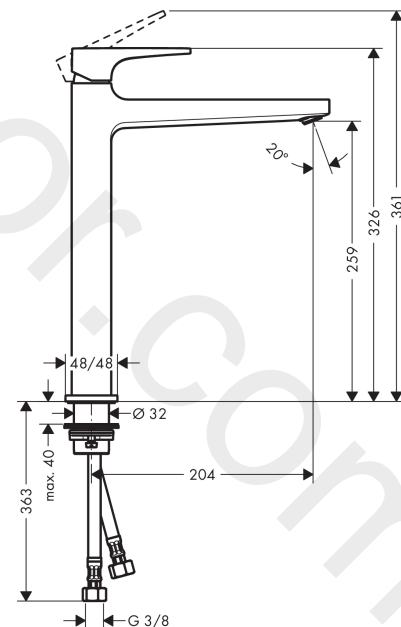

Scale drawing