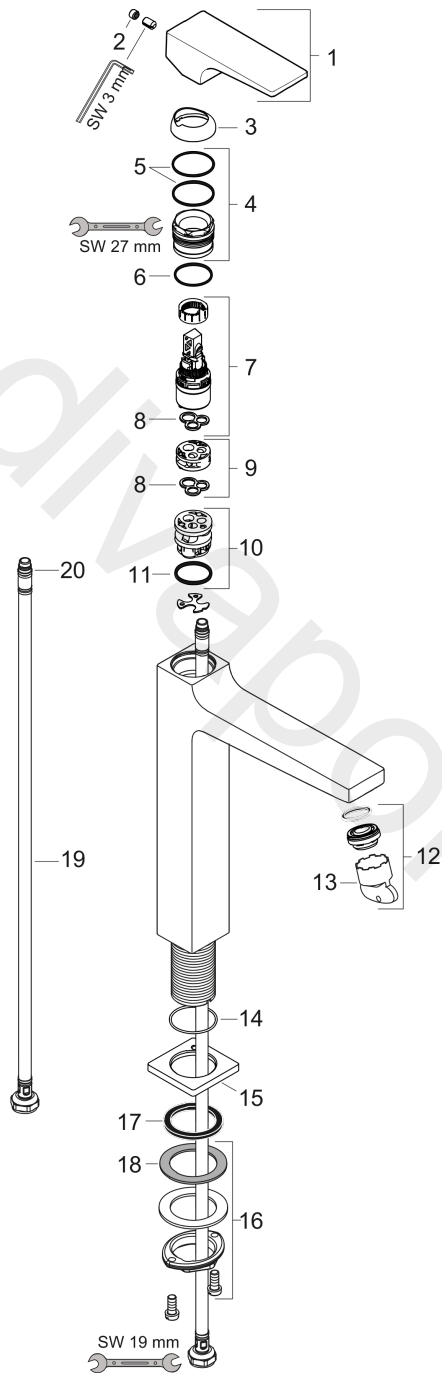

Metropol

Single lever basin mixer 260 with lever handle for wash bowls with push-open waste set

Finish: **Matt White** Article Number: **32512700**

Description

product features

- consists of: single lever basin mixer, waste set
- ComfortZone 260
- projection: 204 mm
- spout height: 259 mm
- handle variant: lever handle
- spray type: normal spray
- maximum flow rate at 3 bar: 5 l/min
- ceramic cartridge
- temperature limitation adjustable
- suitable for continuous flow water heaters
- push-open waste set G 1¼
- material waste set: metal
- connection type: G ¾ connections
- connection dimension: DN15
- EU taxonomy: max. 6 l/min - Substantial Contribution (SC) possible
- WRAS 2305039
- WRAS 2305039 - Approval letter 2305039

Finish: **Matt White** Article Number: **32512700**

Exploded Drawing

Year of production: >04/20

Metropol

Single lever basin mixer 260 with lever handle for wash bowls with push-open waste set

Finish: **Matt White** Article Number: **32512700**

Spare part list

Year of production: >04/20

Pos.	Description	Article Number	Price	PU
1	handle	92995700	£ 118,00	1
2	screw cover	95704000	£ 3,30	1
3	flange	92625700	£ 51,00	1
4	nut	92689000	£ 25,00	1
5	O-ring 27x1,5	92527000	£ 13,30	1
6	O-ring 25x1,5	98146000	£ 3,30	1
7	cartridge, assy	97685000	£ 64,00	1
8	seal	98865000	£ 35,00	1
9	adapter for cartridge	92628000	£ 20,50	1
10	adapter for cartridge	98866000	£ 35,00	1
11	O-ring 23x2	98398000	£ 3,30	1
12	aerator M24x1 (5 l/min)	92996000	£ 35,00	1
13	service tool	95661000	£ 6,10	1
14	O-ring 32x1,5	92936000	£ 3,30	1
15	escutcheon	93048700	£ 64,00	1
16	fixing set (Ø 32)	13961000	£ 25,00	1
17	flat seal	98749000	£ 6,10	1
18	lever collar	97548000	£ 3,30	1
19	connection hose 600 mm M8x0,75 G3/8	96556000	£ 25,00	1
20	O-ring 6,6x1,6	93019000	£ 3,30	1
a	fixation extension 35 mm	13898000	£ 79,00	1