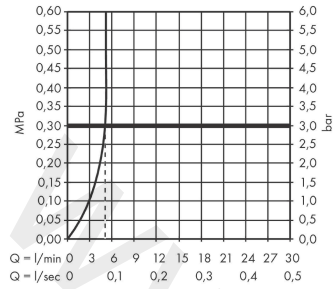

Metropol

Single lever basin mixer 260 with lever handle for wash bowls with push-open waste set

Finish: **Matt Black** Article Number: **32512677**

Description

product features

- consists of: single lever basin mixer, waste set
- ComfortZone 260
- projection: 204 mm
- spout height: 259 mm
- handle variant: lever handle
- spray type: normal spray
- maximum flow rate at 3 bar: 5 l/min
- ceramic cartridge
- temperature limitation adjustable
- suitable for continuous flow water heaters
- push-open waste set G 1¼
- material waste set: metal
- connection type: G ½ connections
- connection dimension: DN15

Technology

Product image

Scale drawing

Metropol

Single lever basin mixer 260 with lever handle for wash bowls with push-open waste set

Finish: **Matt Black** Article Number: **32512677**

Flowchart

Metropol

Single lever basin mixer 260 with lever handle for wash bowls with push-open waste set

Finish: **Matt Black** Article Number: **32512677**

Exploded Drawing

Year of production: >07/19

Metropol**Single lever basin mixer 260 with lever handle for wash bowls with push-open waste set**Finish: **Matt Black** Article Number: **32512677****Spare part list**