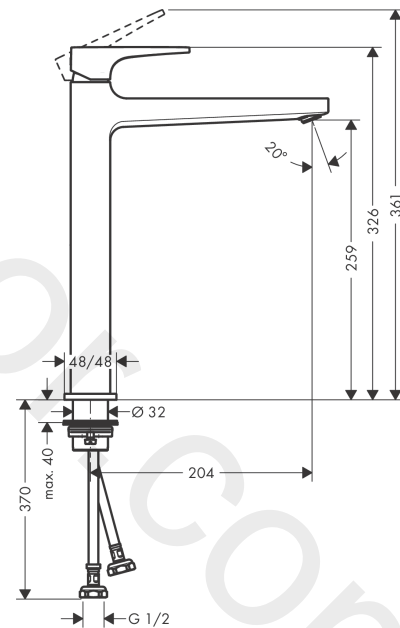

Metropol

Single lever basin mixer 260 with lever handle for wash bowls with push-open waste set

Finish: **Matt Black** Article Number: **32512677**

Description

product features

- consists of: single lever basin mixer, waste set
- ComfortZone 260
- projection: 204 mm
- spout height: 259 mm
- handle variant: lever handle
- spray type: normal spray
- maximum flow rate at 3 bar: 5 l/min
- ceramic cartridge
- temperature limitation adjustable
- suitable for continuous flow water heaters
- push-open waste set G 1¼
- material waste set: metal
- connection type: G ½ connections
- connection dimension: DN15

Technology

Product image

Scale drawing

Metropol

Single lever basin mixer 260 with lever handle for wash bowls with push-open waste set

Finish: **Matt Black** Article Number: **32512677**

Flowchart

Metropol

Single lever basin mixer 260 with lever handle for wash bowls with push-open waste set

Finish: **Matt Black** Article Number: **32512677**

Exploded Drawing

Year of production: >07/19

Metropol**Single lever basin mixer 260 with lever handle for wash bowls with push-open waste set**Finish: **Matt Black** Article Number: **32512677****Spare part list**