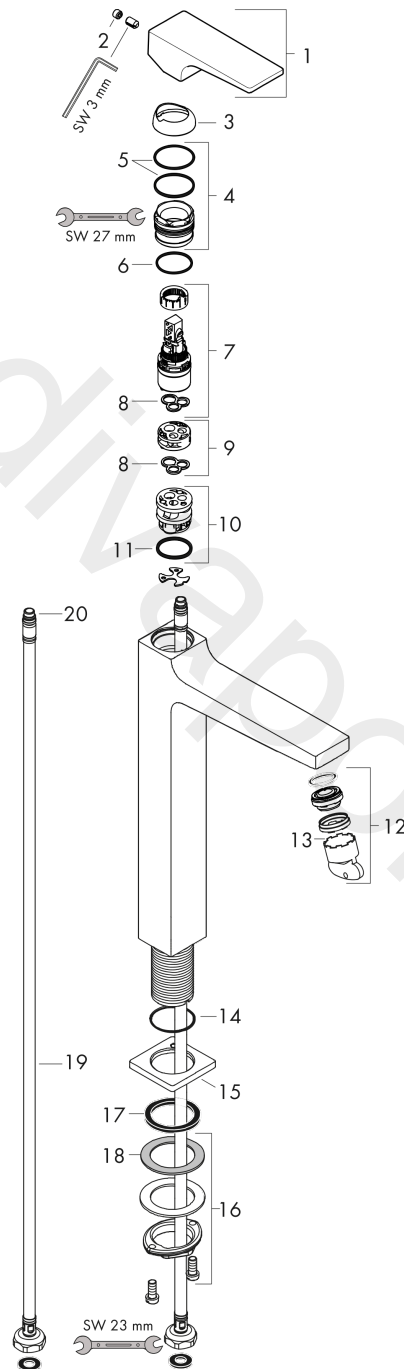

Metropol

Single lever basin mixer 260 with lever handle for wash bowls with push-open waste set

Finish: **Matt Black** Article Number: **32512677**

Description

product features

- consists of: single lever basin mixer, waste set
- ComfortZone 260
- projection: 204 mm
- spout height: 259 mm
- handle variant: lever handle
- spray type: normal spray
- maximum flow rate at 3 bar: 5 l/min
- ceramic cartridge
- temperature limitation adjustable
- suitable for continuous flow water heaters
- push-open waste set G 1¼
- material waste set: metal
- connection type: G ½ connections
- connection dimension: DN15

Single lever basin mixer 260 with lever handle for wash bowls with push-open waste set

Finish: **Matt Black** Article Number: **32512677**

Exploded Drawing

Year of production: >07/19

Metropol**Single lever basin mixer 260 with lever handle for wash bowls with push-open waste set**Finish: **Matt Black** Article Number: **32512677****Spare part list**

Year of production: >07/19

Pos.	Description	Article Number	Price	PU
1	handle	92995670	£ 118,00	1
2	screw cover	95704000	£ 3,30	1
3	flange	92625670	£ 51,00	1
4	nut	92689000	£ 25,00	1
5	O-ring 27x1,5	92527000	£ 13,30	1
6	O-ring 25x1,5	98146000	£ 3,30	1
7	cartridge, assy	97685000	£ 64,00	1
8	seal	98865000	£ 35,00	1
9	adapter for cartridge	92628000	£ 20,50	1
10	adapter for cartridge	98866000	£ 35,00	1
11	O-ring 23x2	98398000	£ 3,30	1
12	aerator M24x1 (5 l/min)	92996000	£ 35,00	1
13	service tool	95661000	£ 6,10	1
14	O-ring 32x1,5	92936000	£ 3,30	1
15	escutcheon	93048670	£ 64,00	1
16	fixing set (Ø 32)	13961000	£ 25,00	1
17	flat seal	98749000	£ 6,10	1
18	lever collar	97548000	£ 3,30	1
19	connection hose 600 mm M8x0,75 G1/2	92482000	£ 43,00	1
20	O-ring 6,6x1,6	93019000	£ 3,30	1
a	-	50100007	-	1
b	fixation extension 35 mm	13898000	£ 79,00	1