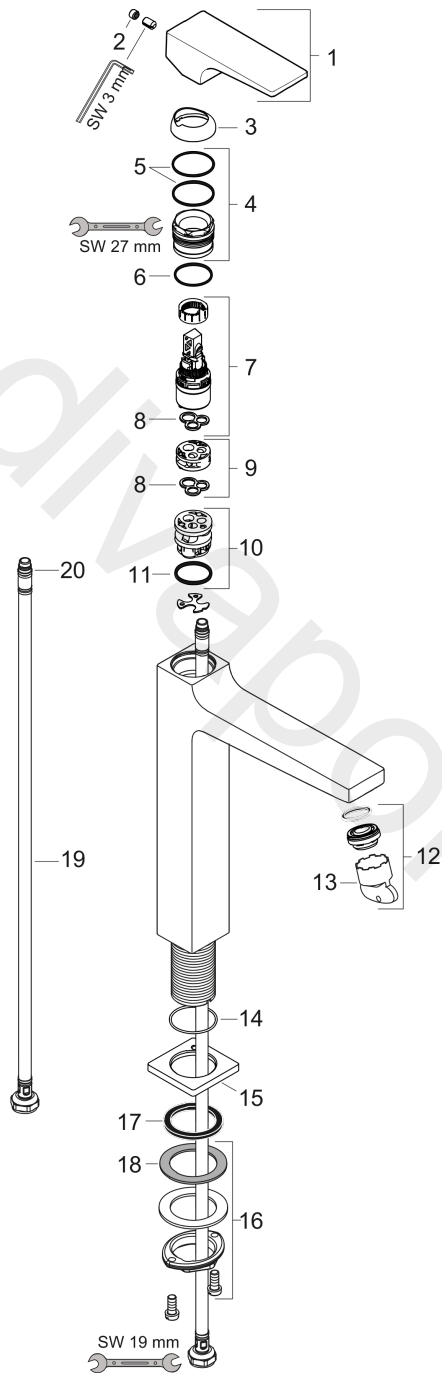

Metropol

Single lever basin mixer 260 with lever handle for wash bowls with push-open waste set

Finish: **Matt Black** Article Number: **32512670**

Description

product features

- consists of: single lever basin mixer, waste set
- ComfortZone 260
- projection: 204 mm
- spout height: 259 mm
- handle variant: lever handle
- spray type: normal spray
- maximum flow rate at 3 bar: 5 l/min
- ceramic cartridge
- temperature limitation adjustable
- suitable for continuous flow water heaters
- push-open waste set G 1¼
- material waste set: metal
- connection type: G ¾ connections
- connection dimension: DN15
- EU taxonomy: max. 6 l/min - Substantial Contribution (SC) possible
- WRAS 2305039
- WRAS 2305039 - Approval letter 2305039

Finish: **Matt Black** Article Number: **32512670**

Exploded Drawing

Year of production: >04/20

Metropol**Single lever basin mixer 260 with lever handle for wash bowls with push-open waste set**Finish: **Matt Black** Article Number: **32512670****Spare part list**

Year of production: >04/20

Pos.	Description	Article Number	Price	PU
1	handle	92995670	£ 118,00	1
2	screw cover	95704000	£ 3,30	1
3	flange	92625670	£ 51,00	1
4	nut	92689000	£ 25,00	1
5	O-ring 27x1,5	92527000	£ 13,30	1
6	O-ring 25x1,5	98146000	£ 3,30	1
7	cartridge, assy	97685000	£ 64,00	1
8	seal	98865000	£ 35,00	1
9	adapter for cartridge	92628000	£ 20,50	1
10	adapter for cartridge	98866000	£ 35,00	1
11	O-ring 23x2	98398000	£ 3,30	1
12	aerator M24x1 (5 l/min)	92996000	£ 35,00	1
13	service tool	95661000	£ 6,10	1
14	O-ring 32x1,5	92936000	£ 3,30	1
15	escutcheon	93048670	£ 64,00	1
16	fixing set (Ø 32)	13961000	£ 25,00	1
17	flat seal	98749000	£ 6,10	1
18	lever collar	97548000	£ 3,30	1
19	connection hose 600 mm M8x0,75 G3/8	96556000	£ 25,00	1
20	O-ring 6,6x1,6	93019000	£ 3,30	1
a	fixation extension 35 mm	13898000	£ 79,00	1