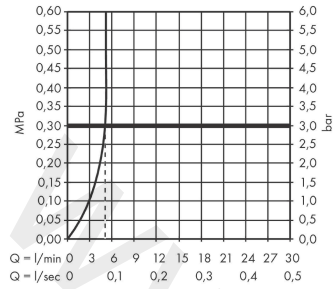

Metropol

Single lever basin mixer 260 with lever handle for wash bowls with push-open waste set

Finish: **Matt Black** Article Number: **32512670**

Description

product features

- consists of: single lever basin mixer, waste set
- ComfortZone 260
- projection: 204 mm
- spout height: 259 mm
- handle variant: lever handle
- spray type: normal spray
- maximum flow rate at 3 bar: 5 l/min
- ceramic cartridge
- temperature limitation adjustable
- suitable for continuous flow water heaters
- push-open waste set G 1¼
- material waste set: metal
- connection type: G ¾ connections
- connection dimension: DN15
- EU taxonomy: max. 6 l/min - Substantial Contribution (SC) possible
- WRAS 2305039
- WRAS 2305039 - Approval letter 2305039

Article Details

Price excl. VAT

729,20 £

Technology

Design awards

Product image

Scale drawing

Metropol

Single lever basin mixer 260 with lever handle for wash bowls with push-open waste set

Finish: **Matt Black** Article Number: **32512670**

Flowchart

Metropol

Single lever basin mixer 260 with lever handle for wash bowls with push-open waste set