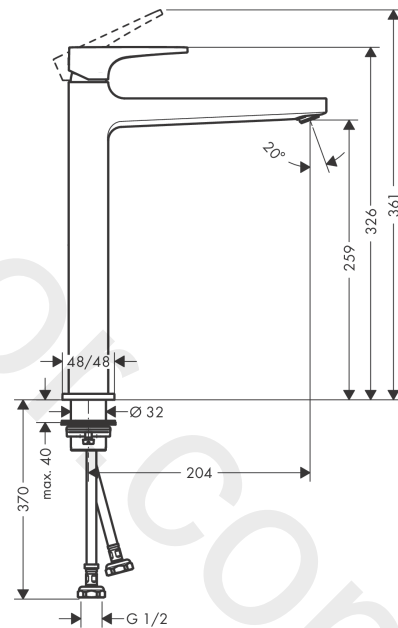

Metropol

Single lever basin mixer 260 with lever handle for wash bowls with push-open waste set

Finish: **Brushed Black Chrome** Article Number: **32512347**

Description

product features

- consists of: single lever basin mixer, waste set
- ComfortZone 260
- projection: 204 mm
- spout height: 259 mm
- handle variant: lever handle
- spray type: normal spray
- maximum flow rate at 3 bar: 5 l/min
- ceramic cartridge
- temperature limitation adjustable
- suitable for continuous flow water heaters
- push-open waste set G 1¼
- material waste set: metal
- connection type: G ½ connections
- connection dimension: DN15

Technology

Product image

Scale drawing

Metropol

Single lever basin mixer 260 with lever handle for wash bowls with push-open waste set

Finish: **Brushed Black Chrome** Article Number: **32512347**

Flowchart

Metropol

Single lever basin mixer 260 with lever handle for wash bowls with push-open waste set

Finish: **Brushed Black Chrome** Article Number: **32512347**

Spare part list

Year of production: >04/20

Pos.	Description	Article Number	Price	PU
1	handle	92995340	£ 118,00	1
2	screw cover	95704000	£ 3,30	1
3	flange	92625340	£ 51,00	1
4	nut	92689000	£ 25,00	1
5	O-ring 27x1,5	92527000	£ 13,30	1
6	O-ring 25x1,5	98146000	£ 3,30	1
7	cartridge, assy	97685000	£ 64,00	1
8	seal	98865000	£ 35,00	1
9	adapter for cartridge	92628000	£ 20,50	1
10	adapter for cartridge	98866000	£ 35,00	1
11	O-ring 23x2	98398000	£ 3,30	1
12	aerator M24x1 (5 l/min)	92996000	£ 35,00	1
13	service tool	95661000	£ 6,10	1
14	O-ring 32x1,5	92936000	£ 3,30	1
15	escutcheon	93048340	£ 64,00	1
16	flat seal	98749000	£ 6,10	1
17	fixing set (Ø 32)	13961000	£ 25,00	1
18	lever collar	97548000	£ 3,30	1
19	connection hose 600 mm M8x0,75 G1/2	92482000	£ 43,00	1
20	O-ring 6,6x1,6	93019000	£ 3,30	1
a	push-open waste set	50100340	£ 117,00	1
b	fixation extension 35 mm	13898000	£ 79,00	1