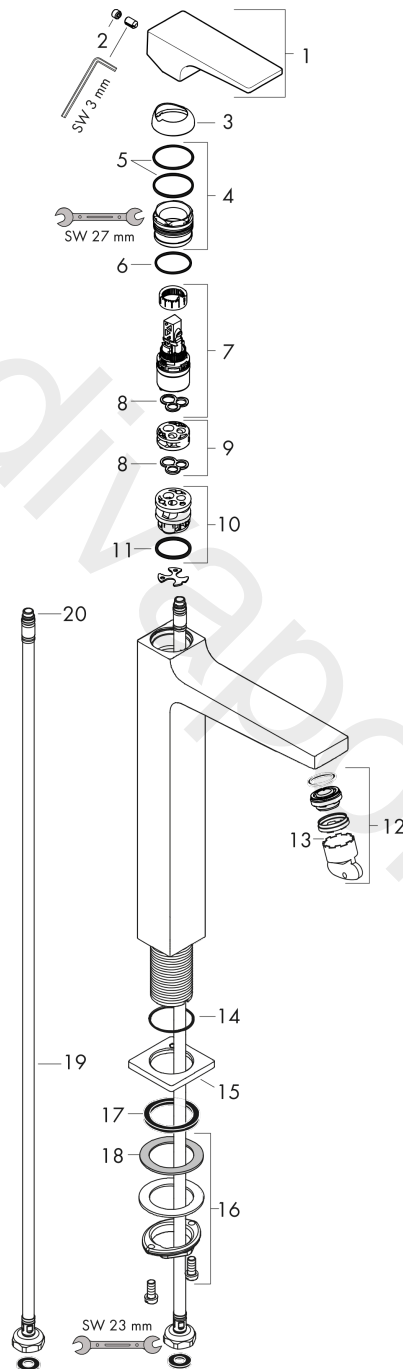

Metropol

Single lever basin mixer 260 with lever handle for wash bowls with push-open waste set

Finish: **Brushed Black Chrome** Article Number: **32512347**

Description

product features

- consists of: single lever basin mixer, waste set
- ComfortZone 260
- projection: 204 mm
- spout height: 259 mm
- handle variant: lever handle
- spray type: normal spray
- maximum flow rate at 3 bar: 5 l/min
- ceramic cartridge
- temperature limitation adjustable
- suitable for continuous flow water heaters
- push-open waste set G 1¼
- material waste set: metal
- connection type: G ½ connections
- connection dimension: DN15

www.divapor.com

Metropol

Single lever basin mixer 260 with lever handle for wash bowls with push-open waste set

Finish: **Brushed Black Chrome** Article Number: **32512347**

Exploded Drawing

Year of production: >04/20

Metropol

Single lever basin mixer 260 with lever handle for wash bowls with push-open waste set

Finish: **Brushed Black Chrome** Article Number: **32512347**

Spare part list

Year of production: >04/20

Pos.	Description	Article Number	Price	PU
1	handle	92995340	£ 118,00	1
2	screw cover	95704000	£ 3,30	1
3	flange	92625340	£ 51,00	1
4	nut	92689000	£ 25,00	1
5	O-ring 27x1,5	92527000	£ 13,30	1
6	O-ring 25x1,5	98146000	£ 3,30	1
7	cartridge, assy	97685000	£ 64,00	1
8	seal	98865000	£ 35,00	1
9	adapter for cartridge	92628000	£ 20,50	1
10	adapter for cartridge	98866000	£ 35,00	1
11	O-ring 23x2	98398000	£ 3,30	1
12	aerator M24x1 (5 l/min)	92996000	£ 35,00	1
13	service tool	95661000	£ 6,10	1
14	O-ring 32x1,5	92936000	£ 3,30	1
15	escutcheon	93048340	£ 64,00	1
16	flat seal	98749000	£ 6,10	1
17	fixing set (Ø 32)	13961000	£ 25,00	1
18	lever collar	97548000	£ 3,30	1
19	connection hose 600 mm M8x0,75 G1/2	92482000	£ 43,00	1
20	O-ring 6,6x1,6	93019000	£ 3,30	1
a	push-open waste set	50100340	£ 117,00	1
b	fixation extension 35 mm	13898000	£ 79,00	1