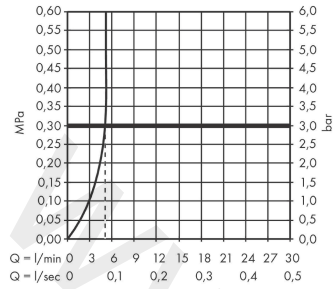

### Scale drawing

**Metropol**

**Single lever basin mixer 260 with lever handle for wash bowls with push-open waste set**

Finish: **Brushed Black Chrome** Article Number: **32512340**

**Flowchart**

**Metropol**