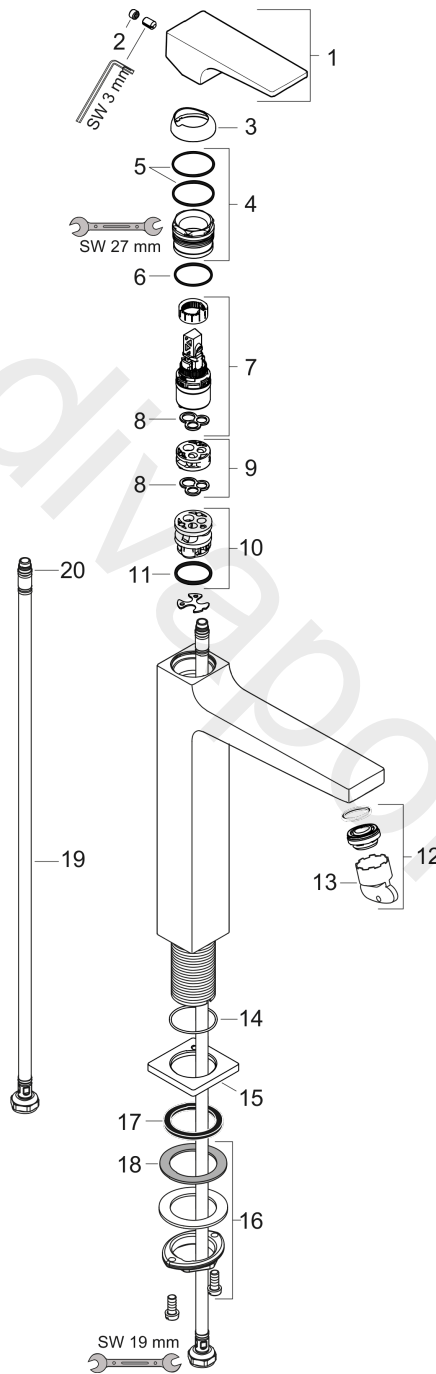

#### product features

- consists of: single lever basin mixer, waste set
- ComfortZone 260
- projection: 204 mm
- spout height: 259 mm
- handle variant: lever handle
- spray type: normal spray
- maximum flow rate at 3 bar: 5 l/min
- ceramic cartridge
- temperature limitation adjustable
- suitable for continuous flow water heaters
- push-open waste set G 1¼
- material waste set: metal
- connection type: G ¾ connections
- connection dimension: DN15
- EU taxonomy: max. 6 l/min - Substantial Contribution (SC) possible
- WRAS 2305039
- WRAS 2305039 - Approval letter 2305039

### Scale drawing

**Metropol**

**Single lever basin mixer 260 with lever handle for wash bowls with push-open waste set**

Finish: **Brushed Black Chrome** Article Number: **32512340**

**Flowchart**

**Metropol**

**Single lever basin mixer 260 with lever handle for wash bowls with push-open waste set**

Finish: **Brushed Black Chrome** Article Number: **32512340**

**Exploded Drawing**

Year of production: >04/20

### Spare part list

Year of production: >04/20

Pos.	Description	Article Number	Price	PU
1	handle	92995340	£ 118,00	1
2	screw cover	95704000	£ 3,30	1
3	flange	92625340	£ 51,00	1
4	nut	92689000	£ 25,00	1
5	O-ring 27x1,5	92527000	£ 13,30	1
6	O-ring 25x1,5	98146000	£ 3,30	1
7	cartridge, assy	97685000	£ 64,00	1
8	seal	98865000	£ 35,00	1
9	adapter for cartridge	92628000	£ 20,50	1
10	adapter for cartridge	98866000	£ 35,00	1
11	O-ring 23x2	98398000	£ 3,30	1
12	aerator M24x1 (5 l/min)	92996000	£ 35,00	1
13	service tool	95661000	£ 6,10	1
14	O-ring 32x1,5	92936000	£ 3,30	1
15	escutcheon	93048340	£ 64,00	1
16	fixing set (Ø 32)	13961000	£ 25,00	1
17	flat seal	98749000	£ 6,10	1
18	lever collar	97548000	£ 3,30	1
19	connection hose 600 mm M8x0,75 G3/8	96556000	£ 25,00	1
20	O-ring 6,6x1,6	93019000	£ 3,30	1
a	fixation extension 35 mm	13898000	£ 79,00	1