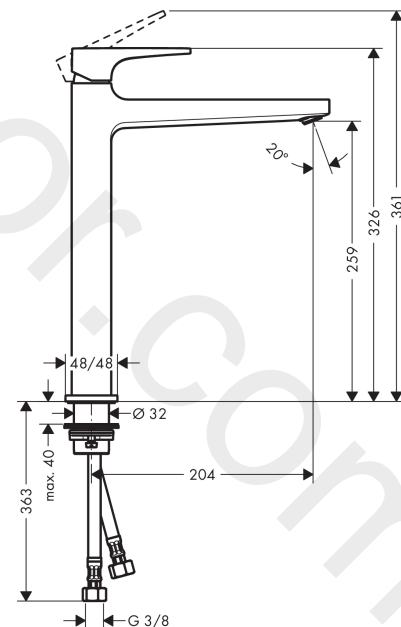

#### product features

- consists of: single lever basin mixer, waste set
- ComfortZone 260
- projection: 204 mm
- spout height: 259 mm
- handle variant: lever handle
- spray type: normal spray
- maximum flow rate at 3 bar: 5 l/min
- ceramic cartridge
- temperature limitation adjustable
- suitable for continuous flow water heaters
- push-open waste set G 1¼
- material waste set: metal
- connection type: G ¾ connections
- connection dimension: DN15
- EU taxonomy: max. 6 l/min - Substantial Contribution (SC) possible
- WRAS 2305039
- WRAS 2305039 - Approval letter 2305039

### Scale drawing

**Metropol**

**Single lever basin mixer 260 with lever handle for wash bowls with push-open waste set**

Finish: **Brushed Black Chrome** Article Number: **32512340**

**Flowchart**

**Metropol**

**Single lever basin mixer 260 with lever handle for wash bowls with push-open waste set**

Finish: **Brushed Black Chrome** Article Number: **32512340**

**Exploded Drawing**

Year of production: >04/20