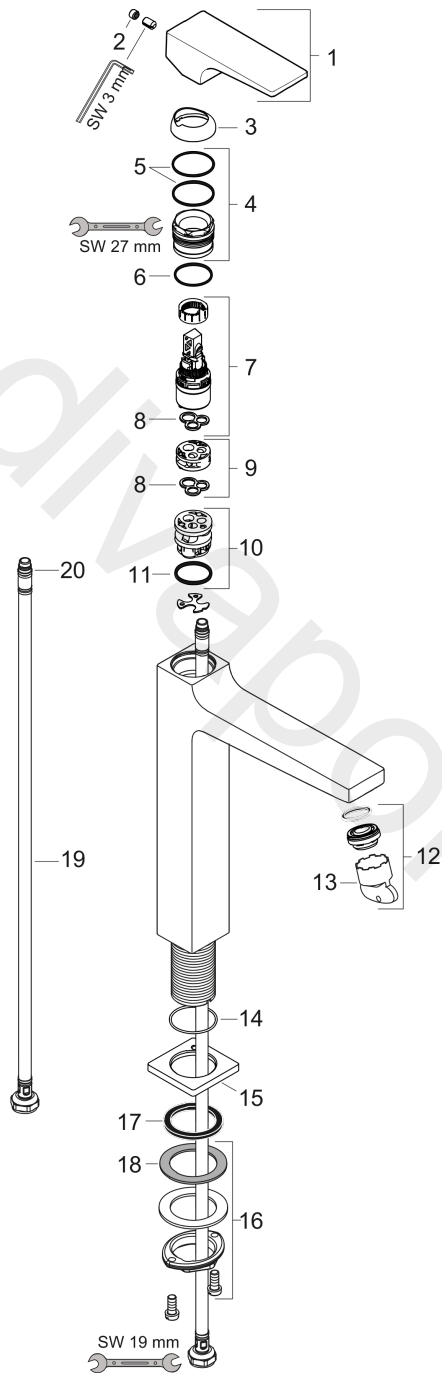

Metropol

Single lever basin mixer 260 with lever handle for wash bowls with push-open waste set

Finish: **Brushed Bronze** Article Number: **32512140**

Description

product features

- consists of: single lever basin mixer, waste set
- ComfortZone 260
- projection: 204 mm
- spout height: 259 mm
- handle variant: lever handle
- spray type: normal spray
- maximum flow rate at 3 bar: 5 l/min
- ceramic cartridge
- temperature limitation adjustable
- suitable for continuous flow water heaters
- push-open waste set G 1¼
- material waste set: metal
- connection type: G ¾ connections
- connection dimension: DN15
- EU taxonomy: max. 6 l/min - Substantial Contribution (SC) possible
- WRAS 2305039
- WRAS 2305039 - Approval letter 2305039

Finish: **Brushed Bronze** Article Number: **32512140**

Exploded Drawing

Year of production: >04/20

Metropol**Single lever basin mixer 260 with lever handle for wash bowls with push-open waste set**Finish: **Brushed Bronze** Article Number: **32512140****Spare part list**

Year of production: >04/20

Pos.	Description	Article Number	Price	PU
1	handle	92995140	£ 118,00	1
2	screw cover	95704000	£ 3,30	1
3	flange	92625140	£ 51,00	1
4	nut	92689000	£ 25,00	1
5	O-ring 27x1,5	92527000	£ 13,30	1
6	O-ring 25x1,5	98146000	£ 3,30	1
7	cartridge, assy	97685000	£ 64,00	1
8	seal	98865000	£ 35,00	1
9	adapter for cartridge	92628000	£ 20,50	1
10	adapter for cartridge	98866000	£ 35,00	1
11	O-ring 23x2	98398000	£ 3,30	1
12	aerator M24x1 (5 l/min)	92996000	£ 35,00	1
13	service tool	95661000	£ 6,10	1
14	O-ring 32x1,5	92936000	£ 3,30	1
15	escutcheon	93048140	£ 64,00	1
16	fixing set (Ø 32)	13961000	£ 25,00	1
17	flat seal	98749000	£ 6,10	1
18	lever collar	97548000	£ 3,30	1
19	connection hose 600 mm M8x0,75 G3/8	96556000	£ 25,00	1
20	O-ring 6,6x1,6	93019000	£ 3,30	1
a	fixation extension 35 mm	13898000	£ 79,00	1