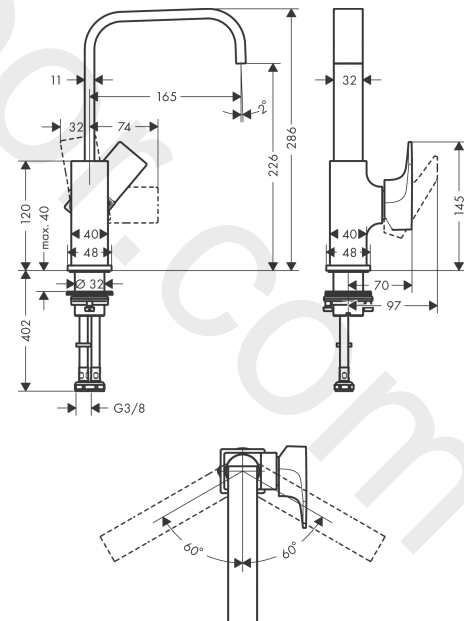

##### product features

- consists of: single lever basin mixer, waste set
- ComfortZone 230
- projection: 165 mm
- spout height: 226 mm
- handle variant: lever handle
- swivel range 120°
- spray type: normal spray
- maximum flow rate at 3 bar: 5 l/min
- ceramic cartridge
- temperature limitation adjustable
- suitable for continuous flow water heaters
- push-open waste set G 1¼
- material waste set: metal
- connection type: G ¾ connections
- connection dimension: DN15
- handle position on the side: bottom-side at the base body (not suitable for wash bowls)
- EU taxonomy: max. 6 l/min - Substantial Contribution (SC) possible
- WRAS 1903349

#### Scale drawing

**Metropol****Single lever basin mixer 230 with lever handle and push-open waste set**Finish: **Matt White** Article Number: **32511700**

Year of production: &gt;07/21

Pos.	Description	Article Number	Price	PU
1	spout 165 mm	93084700	£ 550,00	1
2	spray former	93085000	£ 35,00	1
3	O-ring 30x1,5	98433000	£ 3,30	1
4	O-ring 8x2	98112000	£ 3,30	1
5	handle	93082700	£ 96,00	1
6	hollow set screw M6x10 DIN 916	96029000	£ 3,30	1
7	screw cover	95704000	£ 3,30	1
8	flange	95493700	£ 33,00	1
9	nut	93086000	-	1
10	O-Ring 22x2	98185000	£ 3,30	1
11	O-ring 27x1,5	92527000	£ 13,30	1
12	cartridge, assy	97685000	£ 64,00	1
13	seal	98865000	£ 35,00	1
14	plug	93087000	£ 3,30	1
15	screw	93088000	£ 43,00	1
16	escutcheon	93048700	£ 64,00	1
17	O-ring 32x1,5	92936000	£ 3,30	1
18	O-ring 24x2	98388000	£ 3,30	1
19	O-ring 26x1,5	98390000	£ 3,30	1
20	flat seal	98749000	£ 6,10	1
21	fixing set (Ø 32)	13961000	£ 25,00	1
22	lever collar	97548000	£ 3,30	1
23	connection hose 450 mm M8x0,75 G3/8	97206000	£ 35,00	1
24	O-ring 6,6x1,6	93019000	£ 3,30	1
a	push-open waste set	50100700	£ 109,20	1
b	fixation extension 35 mm	13898000	£ 79,00	1