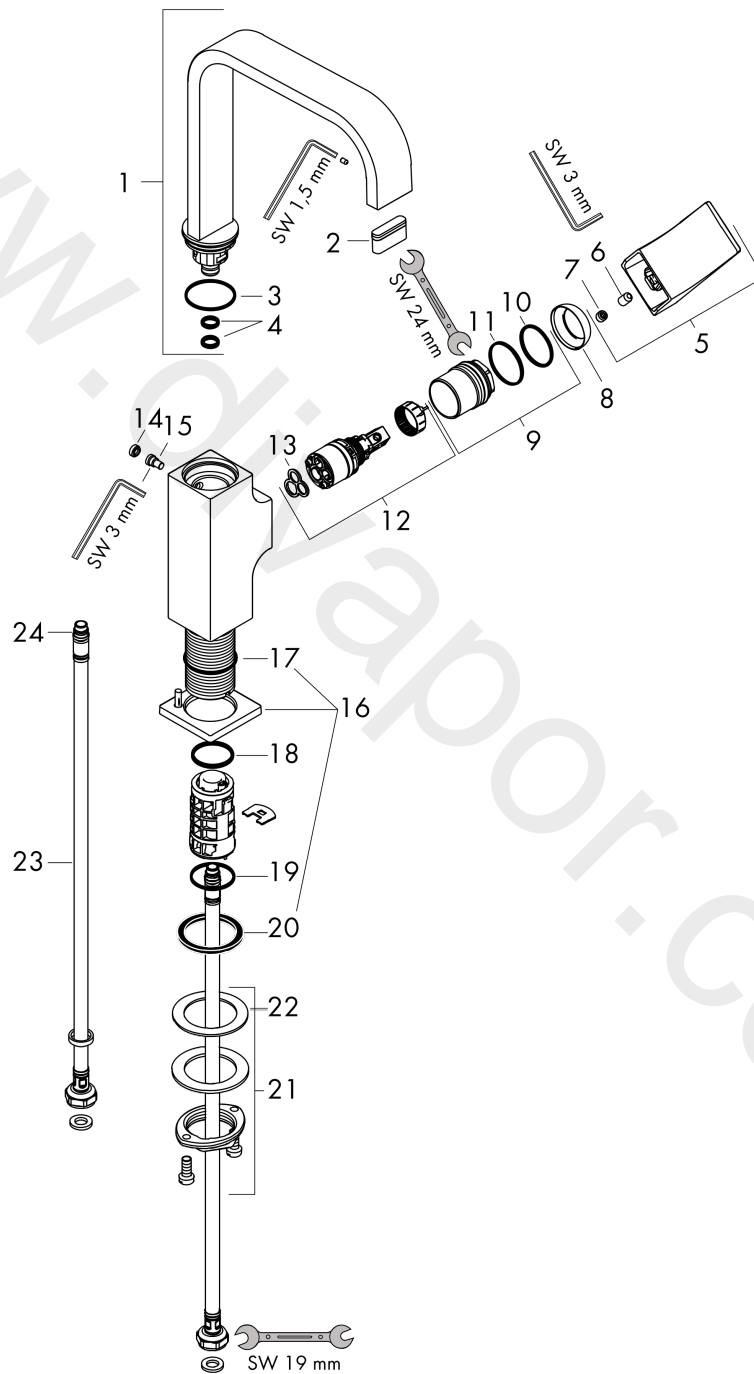

#### Scale drawing

**Metropol****Single lever basin mixer 230 with lever handle and push-open waste set**Finish: **Matt White** Article Number: **32511700**

## Flowchart

**Metropol**  
**Single lever basin mixer 230 with lever handle and push-open waste set**  
 Finish: **Matt White** Article Number: **32511700**

Exploded Drawing

Year of production: >07/21

**Metropol****Single lever basin mixer 230 with lever handle and push-open waste set**Finish: **Matt White** Article Number: **32511700****Spare part list**

Year of production: &gt;07/21

Pos.	Description	Article Number	Price	PU
1	spout 165 mm	93084700	£ 550,00	1
2	spray former	93085000	£ 35,00	1
3	O-ring 30x1,5	98433000	£ 3,30	1
4	O-ring 8x2	98112000	£ 3,30	1
5	handle	93082700	£ 96,00	1
6	hollow set screw M6x10 DIN 916	96029000	£ 3,30	1
7	screw cover	95704000	£ 3,30	1
8	flange	95493700	£ 33,00	1
9	nut	93086000	-	1
10	O-Ring 22x2	98185000	£ 3,30	1
11	O-ring 27x1,5	92527000	£ 13,30	1
12	cartridge, assy	97685000	£ 64,00	1
13	seal	98865000	£ 35,00	1
14	plug	93087000	£ 3,30	1
15	screw	93088000	£ 43,00	1
16	escutcheon	93048700	£ 64,00	1
17	O-ring 32x1,5	92936000	£ 3,30	1
18	O-ring 24x2	98388000	£ 3,30	1
19	O-ring 26x1,5	98390000	£ 3,30	1
20	flat seal	98749000	£ 6,10	1
21	fixing set (Ø 32)	13961000	£ 25,00	1
22	lever collar	97548000	£ 3,30	1
23	connection hose 450 mm M8x0,75 G3/8	97206000	£ 35,00	1
24	O-ring 6,6x1,6	93019000	£ 3,30	1
a	push-open waste set	50100700	£ 109,20	1
b	fixation extension 35 mm	13898000	£ 79,00	1