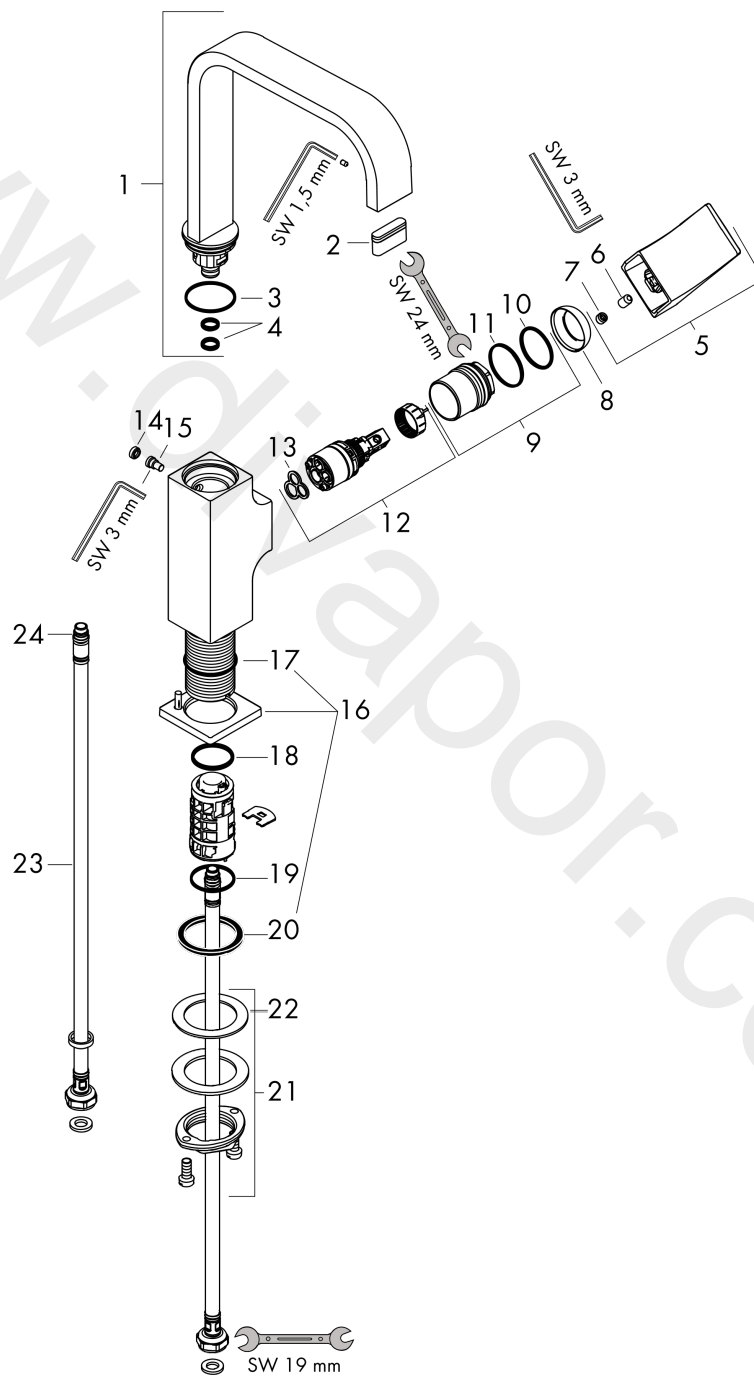

#### Scale drawing

**Metropol****Single lever basin mixer 230 with lever handle and push-open waste set**Finish: **Matt Black** Article Number: **32511670**

## Flowchart

**Metropol**  
**Single lever basin mixer 230 with lever handle and push-open waste set**  
 Finish: **Matt Black** Article Number: **32511670**

**Exploded Drawing**

Year of production: >07/21

**Metropol****Single lever basin mixer 230 with lever handle and push-open waste set**Finish: **Matt Black** Article Number: **32511670****Spare part list**

Year of production: &gt;07/21

Pos.	Description	Article Number	Price	PU
1	spout 165 mm	93084670	£ 550,00	1
2	spray former	93085000	£ 35,00	1
3	O-ring 30x1,5	98433000	£ 3,30	1
4	O-ring 8x2	98112000	£ 3,30	1
5	hollow set screw M6x10 DIN 916	96029000	£ 3,30	1
6	handle	93082670	£ 96,00	1
7	screw cover	95704000	£ 3,30	1
8	flange	95493670	£ 33,00	1
9	nut	93086000	-	1
10	O-Ring 22x2	98185000	£ 3,30	1
11	O-ring 27x1,5	92527000	£ 13,30	1
12	cartridge, assy	97685000	£ 64,00	1
13	seal	98865000	£ 35,00	1
14	plug	93087000	£ 3,30	1
15	screw	93088000	£ 43,00	1
16	escutcheon	93048670	£ 64,00	1
17	O-ring 32x1,5	92936000	£ 3,30	1
18	O-ring 24x2	98388000	£ 3,30	1
19	O-ring 26x1,5	98390000	£ 3,30	1
20	flat seal	98749000	£ 6,10	1
21	fixing set (Ø 32)	13961000	£ 25,00	1
22	lever collar	97548000	£ 3,30	1
23	connection hose 450 mm M8x0,75 G3/8	97206000	£ 35,00	1
24	O-ring 6,6x1,6	93019000	£ 3,30	1
a	push-open waste set	50100670	£ 109,20	1
b	fixation extension 35 mm	13898000	£ 79,00	1