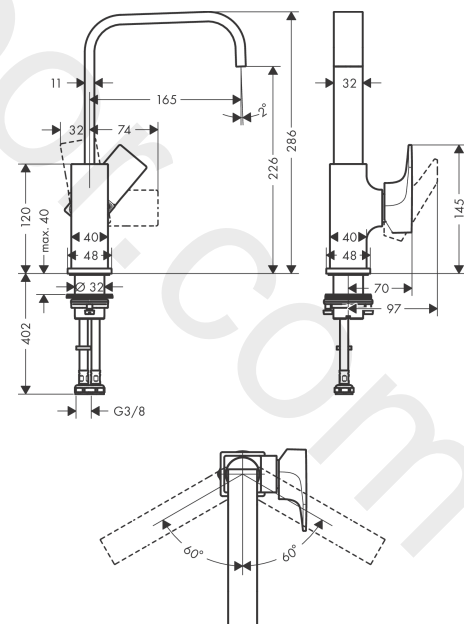

##### product features

- consists of: single lever basin mixer, waste set
- ComfortZone 230
- projection: 165 mm
- spout height: 226 mm
- handle variant: lever handle
- swivel range 120°
- spray type: normal spray
- maximum flow rate at 3 bar: 5 l/min
- ceramic cartridge
- temperature limitation adjustable
- suitable for continuous flow water heaters
- push-open waste set G 1¼
- material waste set: metal
- connection type: G ¾ connections
- connection dimension: DN15
- handle position on the side: bottom-side at the base body (not suitable for wash bowls)
- EU taxonomy: max. 6 l/min - Substantial Contribution (SC) possible
- WRAS 1903349

#### Scale drawing

**Metropol****Single lever basin mixer 230 with lever handle and push-open waste set**Finish: **Matt Black** Article Number: **32511670**

**Metropol****Single lever basin mixer 230 with lever handle and push-open waste set**Finish: **Matt Black** Article Number: **32511670****Spare part list**

Year of production: &gt;07/21

Pos.	Description	Article Number	Price	PU
1	spout 165 mm	93084670	£ 550,00	1
2	spray former	93085000	£ 35,00	1
3	O-ring 30x1,5	98433000	£ 3,30	1
4	O-ring 8x2	98112000	£ 3,30	1
5	hollow set screw M6x10 DIN 916	96029000	£ 3,30	1
6	handle	93082670	£ 96,00	1
7	screw cover	95704000	£ 3,30	1
8	flange	95493670	£ 33,00	1
9	nut	93086000	-	1
10	O-Ring 22x2	98185000	£ 3,30	1
11	O-ring 27x1,5	92527000	£ 13,30	1
12	cartridge, assy	97685000	£ 64,00	1
13	seal	98865000	£ 35,00	1
14	plug	93087000	£ 3,30	1
15	screw	93088000	£ 43,00	1
16	escutcheon	93048670	£ 64,00	1
17	O-ring 32x1,5	92936000	£ 3,30	1
18	O-ring 24x2	98388000	£ 3,30	1
19	O-ring 26x1,5	98390000	£ 3,30	1
20	flat seal	98749000	£ 6,10	1
21	fixing set (Ø 32)	13961000	£ 25,00	1
22	lever collar	97548000	£ 3,30	1
23	connection hose 450 mm M8x0,75 G3/8	97206000	£ 35,00	1
24	O-ring 6,6x1,6	93019000	£ 3,30	1
a	push-open waste set	50100670	£ 109,20	1
b	fixation extension 35 mm	13898000	£ 79,00	1