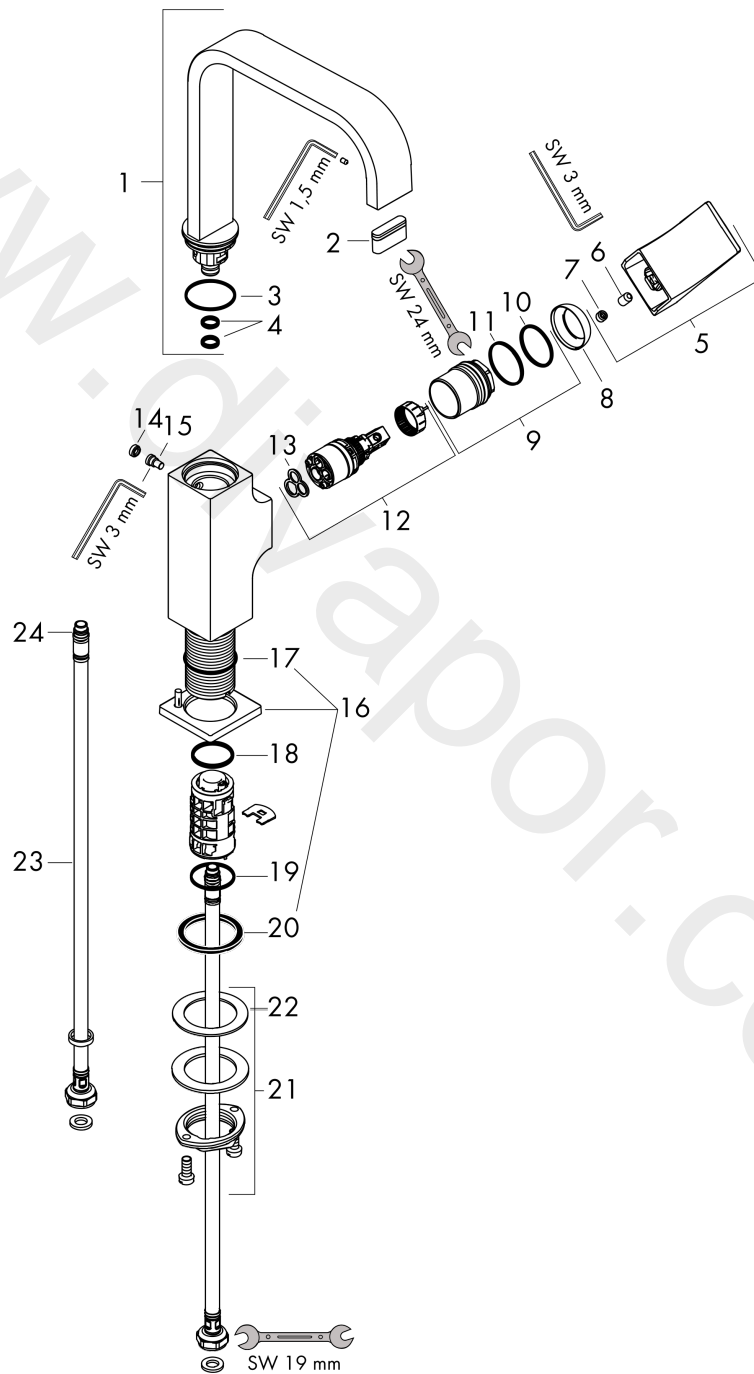

#### Scale drawing

**Metropol****Single lever basin mixer 230 with lever handle and push-open waste set**Finish: **Brushed Black Chrome** Article Number: **32511340**

## Flowchart

**Metropol**

**Single lever basin mixer 230 with lever handle and push-open waste set**

Finish: **Brushed Black Chrome** Article Number: **32511340**

**Exploded Drawing**

Year of production: >07/21

**Metropol****Single lever basin mixer 230 with lever handle and push-open waste set**Finish: **Brushed Black Chrome** Article Number: **32511340****Spare part list**

Year of production: &gt;07/21

Pos.	Description	Article Number	Price	PU
1	spout 165 mm	93084340	£ 550,00	1
2	spray former	93085000	£ 35,00	1
3	O-ring 30x1,5	98433000	£ 3,30	1
4	O-ring 8x2	98112000	£ 3,30	1
5	hollow set screw M6x10 DIN 916	96029000	£ 3,30	1
6	handle	93082340	£ 96,00	1
7	screw cover	95704000	£ 3,30	1
8	flange	95493340	£ 33,00	1
9	nut	93086000	-	1
10	O-Ring 22x2	98185000	£ 3,30	1
11	O-ring 27x1,5	92527000	£ 13,30	1
12	cartridge, assy	97685000	£ 64,00	1
13	seal	98865000	£ 35,00	1
14	plug	93087000	£ 3,30	1
15	screw	93088000	£ 43,00	1
16	escutcheon	93048340	£ 64,00	1
17	O-ring 32x1,5	92936000	£ 3,30	1
18	O-ring 24x2	98388000	£ 3,30	1
19	O-ring 26x1,5	98390000	£ 3,30	1
20	flat seal	98749000	£ 6,10	1
21	fixing set (Ø 32)	13961000	£ 25,00	1
22	lever collar	97548000	£ 3,30	1
23	connection hose 450 mm M8x0,75 G3/8	97206000	£ 35,00	1
24	O-ring 6,6x1,6	93019000	£ 3,30	1
a	push-open waste set	50100340	£ 117,00	1
b	fixation extension 35 mm	13898000	£ 79,00	1