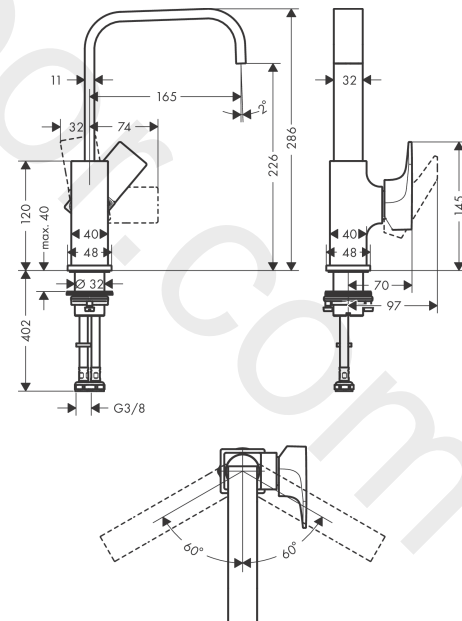

##### product features

- consists of: single lever basin mixer, waste set
- ComfortZone 230
- projection: 165 mm
- spout height: 226 mm
- handle variant: lever handle
- swivel range 120°
- spray type: normal spray
- maximum flow rate at 3 bar: 5 l/min
- ceramic cartridge
- temperature limitation adjustable
- suitable for continuous flow water heaters
- push-open waste set G 1¼
- material waste set: metal
- connection type: G ¾ connections
- connection dimension: DN15
- handle position on the side: bottom-side at the base body (not suitable for wash bowls)
- EU taxonomy: max. 6 l/min - Substantial Contribution (SC) possible
- WRAS 1903349

#### Scale drawing

**Metropol****Single lever basin mixer 230 with lever handle and push-open waste set**Finish: **Brushed Black Chrome** Article Number: **32511340**

**Metropol****Single lever basin mixer 230 with lever handle and push-open waste set**Finish: **Brushed Black Chrome** Article Number: **32511340****Spare part list**

Year of production: &gt;07/21

Pos.	Description	Article Number	Price	PU
1	spout 165 mm	93084340	£ 550,00	1
2	spray former	93085000	£ 35,00	1
3	O-ring 30x1,5	98433000	£ 3,30	1
4	O-ring 8x2	98112000	£ 3,30	1
5	hollow set screw M6x10 DIN 916	96029000	£ 3,30	1
6	handle	93082340	£ 96,00	1
7	screw cover	95704000	£ 3,30	1
8	flange	95493340	£ 33,00	1
9	nut	93086000	-	1
10	O-Ring 22x2	98185000	£ 3,30	1
11	O-ring 27x1,5	92527000	£ 13,30	1
12	cartridge, assy	97685000	£ 64,00	1
13	seal	98865000	£ 35,00	1
14	plug	93087000	£ 3,30	1
15	screw	93088000	£ 43,00	1
16	escutcheon	93048340	£ 64,00	1
17	O-ring 32x1,5	92936000	£ 3,30	1
18	O-ring 24x2	98388000	£ 3,30	1
19	O-ring 26x1,5	98390000	£ 3,30	1
20	flat seal	98749000	£ 6,10	1
21	fixing set (Ø 32)	13961000	£ 25,00	1
22	lever collar	97548000	£ 3,30	1
23	connection hose 450 mm M8x0,75 G3/8	97206000	£ 35,00	1
24	O-ring 6,6x1,6	93019000	£ 3,30	1
a	push-open waste set	50100340	£ 117,00	1
b	fixation extension 35 mm	13898000	£ 79,00	1