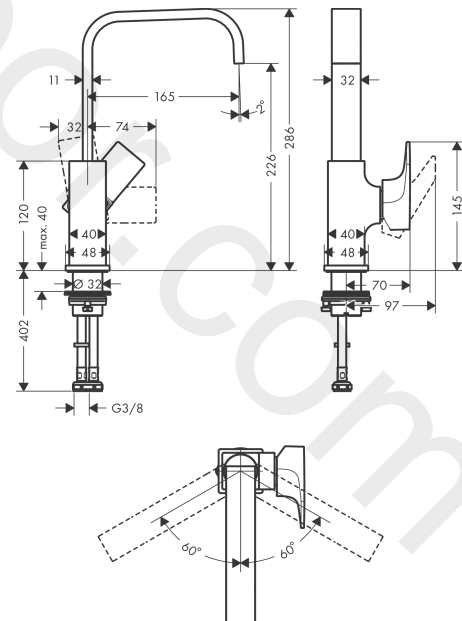

Scale drawing