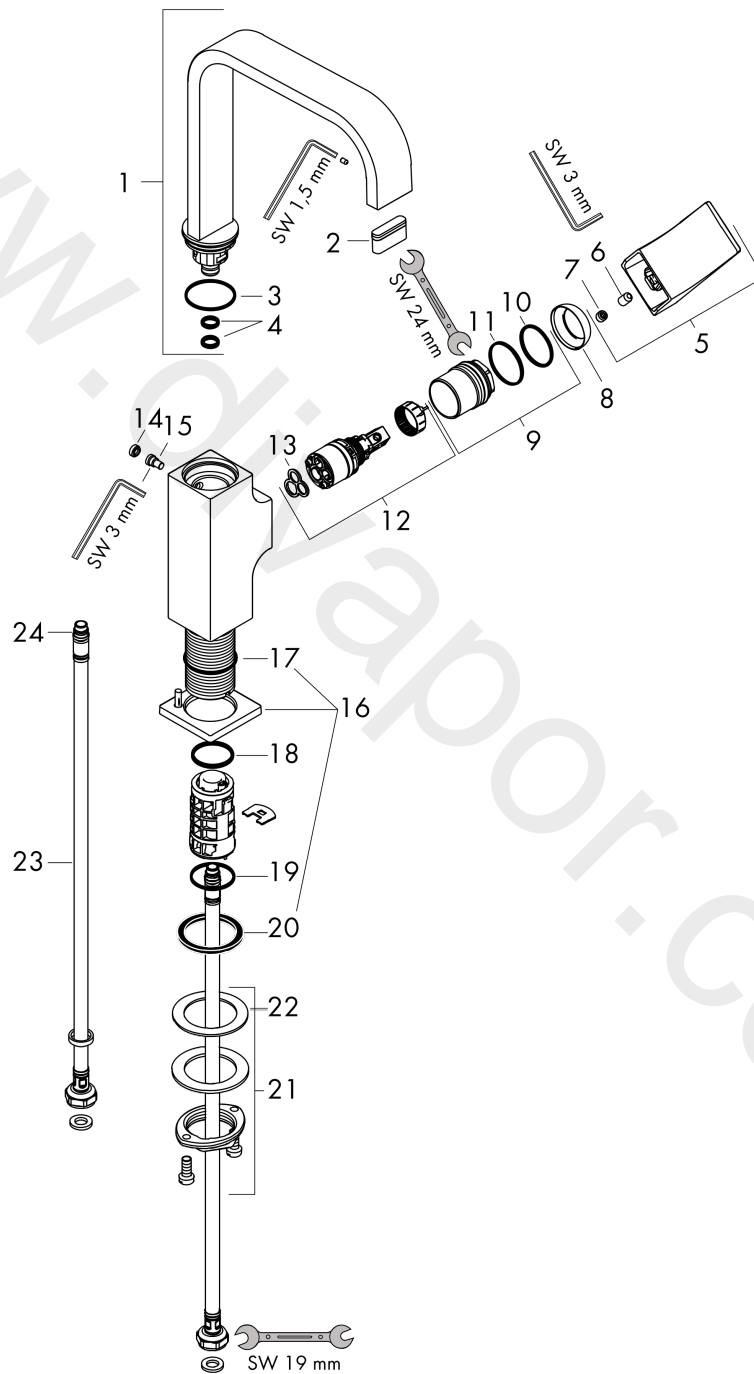

Metropol
Single lever basin mixer 230 with lever handle and push-open waste set
Finish: **Brushed Bronze** Article Number: **32511140**

Exploded Drawing

Year of production: >07/19

Metropol

Single lever basin mixer 230 with lever handle and push-open waste set

Finish: **Brushed Bronze** Article Number: **32511140**

Spare part list

Year of production: >07/19

Pos.	Description	Article Number	Price	PU
1	spout 165 mm	93084140	£ 550,00	1
2	spray former	93085000	£ 35,00	1
3	O-ring 30x1,5	98433000	£ 3,30	1
4	O-ring 8x2	98112000	£ 3,30	1
5	handle	93082140	£ 96,00	1
6	hollow set screw M6x10 DIN 916	96029000	£ 3,30	1
7	screw cover	95704000	£ 3,30	1
8	flange	95493140	£ 33,00	1
9	nut	93086000	-	1
10	O-Ring 22x2	98185000	£ 3,30	1
11	O-ring 27x1,5	92527000	£ 13,30	1
12	cartridge, assy	97685000	£ 64,00	1
13	seal	98865000	£ 35,00	1
14	plug	93087000	£ 3,30	1
15	screw	93088000	£ 43,00	1
16	escutcheon	93048140	£ 64,00	1
17	O-ring 32x1,5	92936000	£ 3,30	1
18	O-ring 24x2	98388000	£ 3,30	1
19	O-ring 26x1,5	98390000	£ 3,30	1
20	flat seal	98749000	£ 6,10	1
21	fixing set (Ø 32)	13961000	£ 25,00	1
22	lever collar	97548000	£ 3,30	1
23	connection hose 450 mm M8x0,75 G3/8	97206000	£ 35,00	1
24	O-ring 6,6x1,6	93019000	£ 3,30	1
a	push-open waste set	50100140	£ 117,00	1
b	fixation extension 35 mm	13898000	£ 79,00	1