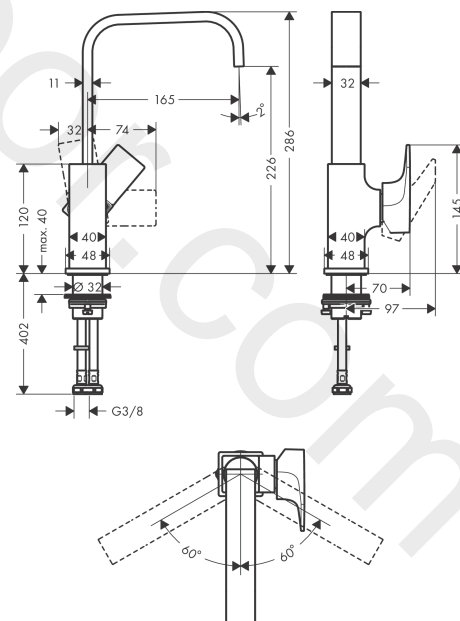

Scale drawing