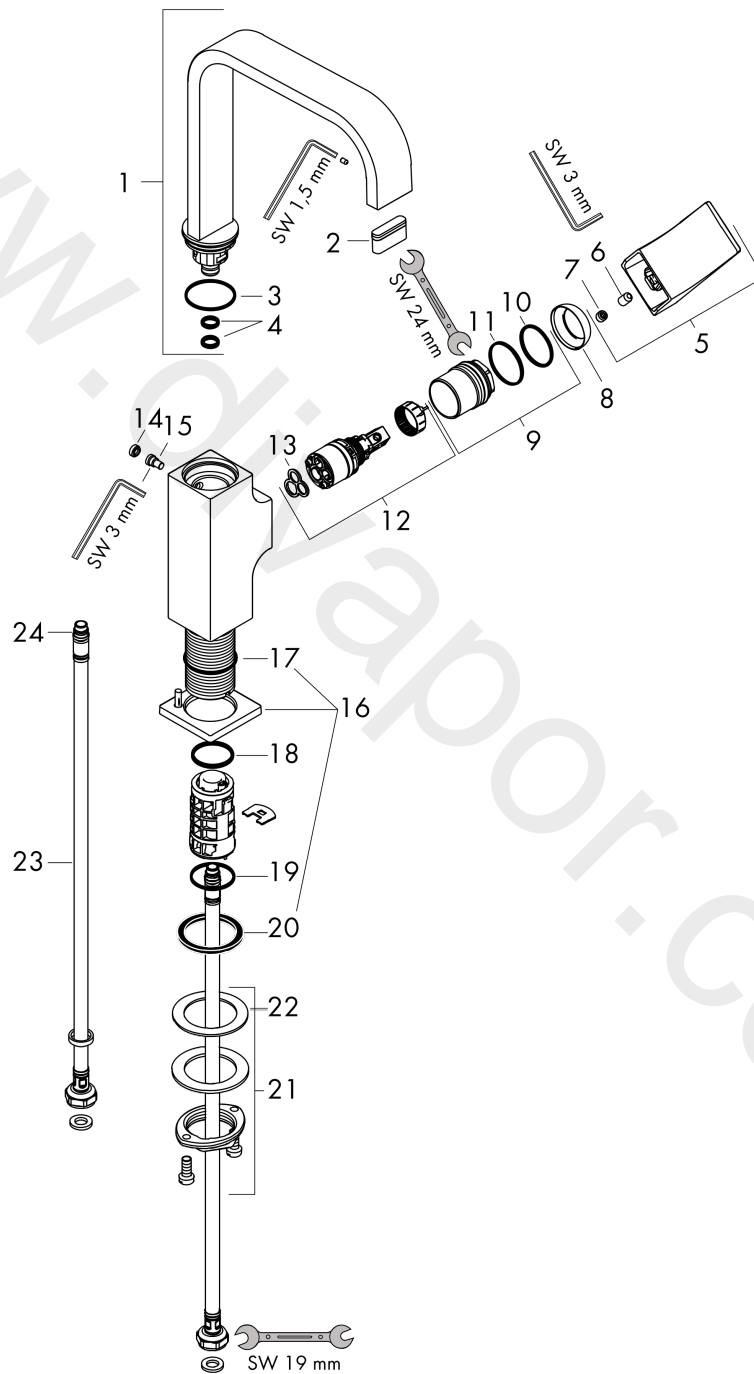

#### Scale drawing

**Metropol**

**Single lever basin mixer 230 with lever handle and push-open waste set**

Finish: **Chrome** Article Number: **32511000**

Flowchart

www.divapor.com

**Metropol**  
**Single lever basin mixer 230 with lever handle and push-open waste set**  
 Finish: **Chrome** Article Number: **32511000**

Exploded Drawing

Year of production: >10/17

**Metropol****Single lever basin mixer 230 with lever handle and push-open waste set**Finish: **Chrome** Article Number: **32511000****Spare part list**

Year of production: &gt;10/17

Pos.	Description	Article Number	Price	PU
1	spout 165 mm	93084000	£ 370,00	1
2	spray former	93085000	£ 35,00	1
3	O-ring 30x1,5	98433000	£ 3,30	1
4	O-ring 8x2	98112000	£ 3,30	1
5	handle	93082000	£ 64,00	1
6	hollow set screw M6x10 DIN 916	96029000	£ 3,30	1
7	screw cover	95704000	£ 3,30	1
8	flange	95493000	£ 20,50	1
9	nut	93086000	-	1
10	O-Ring 22x2	98185000	£ 3,30	1
11	O-ring 27x1,5	92527000	£ 13,30	1
12	cartridge, assy	97685000	£ 64,00	1
13	seal	98865000	£ 35,00	1
14	plug	93087000	£ 3,30	1
15	screw	93088000	£ 43,00	1
16	escutcheon	93048000	£ 43,00	1
17	O-ring 32x1,5	92936000	£ 3,30	1
18	O-ring 24x2	98388000	£ 3,30	1
19	O-ring 26x1,5	98390000	£ 3,30	1
20	flat seal	98749000	£ 6,10	1
21	fixing set (Ø 32)	13961000	£ 25,00	1
22	lever collar	97548000	£ 3,30	1
23	connection hose 450 mm M8x0,75 G3/8	97206000	£ 35,00	1
24	O-ring 6,6x1,6	93019000	£ 3,30	1
a	push-open waste set	50100000	£ 78,00	1
b	fixation extension 35 mm	13898000	£ 79,00	1