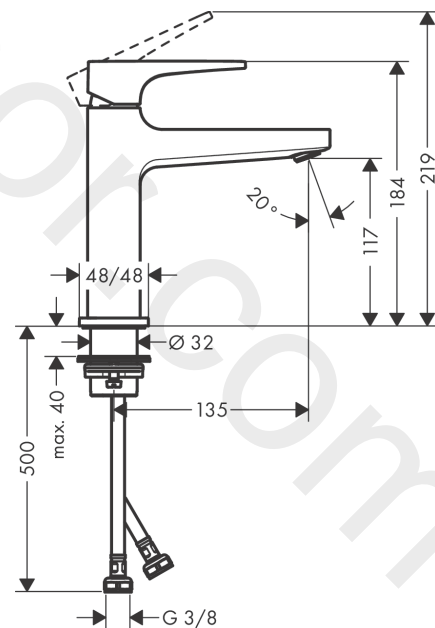

Scale drawing