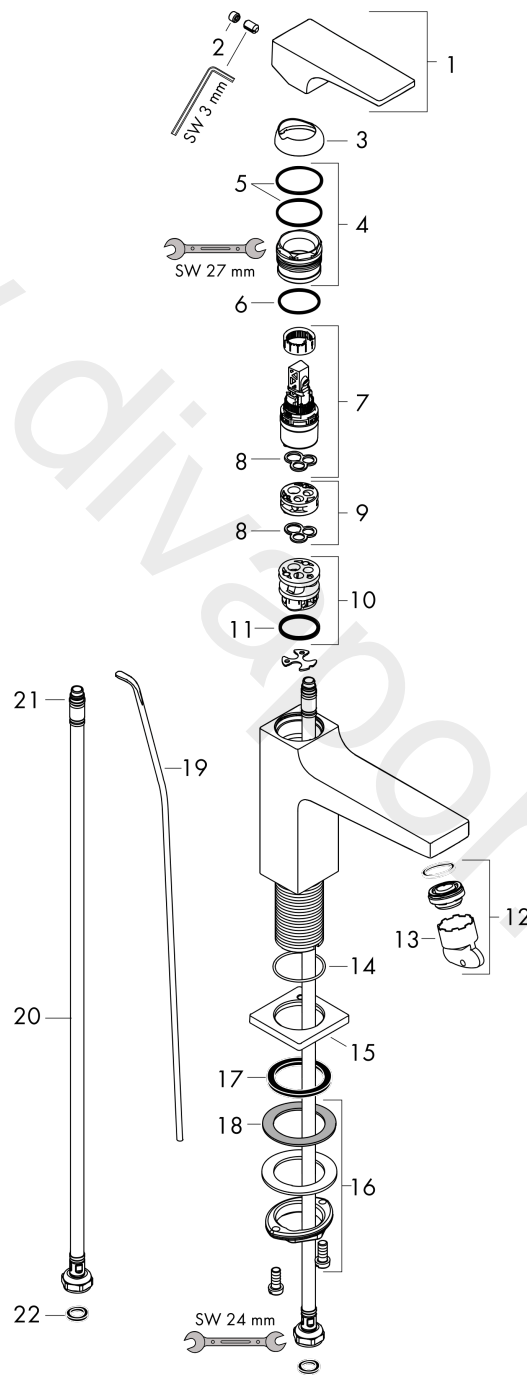

Metropol

Single lever basin mixer 110 with lever handle and push-open waste set

Finish: **Polished Gold Optic** Article Number: **32507997**

Description

product features

- consists of: single lever basin mixer, waste set
- ComfortZone 110
- projection: 135 mm
- spout height: 117 mm
- handle variant: lever handle
- spray type: normal spray
- maximum flow rate at 3 bar: 4,5 l/min
- ceramic cartridge
- temperature limitation adjustable
- suitable for continuous flow water heaters
- push-open waste set G 1¼
- material waste set: metal
- connection type: G ½ connections
- connection dimension: DN15

Exploded Drawing

Year of production: >03/20

Metropol**Single lever basin mixer 110 with lever handle and push-open waste set**Finish: **Polished Gold Optic** Article Number: **32507997****Spare part list**

Year of production: >03/20

Pos.	Description	Article Number	Price	PU
1	handle	92995990	£ 118,00	1
2	screw cover	95704000	£ 3,30	1
3	flange	92625990	£ 51,00	1
4	nut	92689000	£ 25,00	1
5	O-ring 27x1,5	92527000	£ 13,30	1
6	O-ring 25x1,5	98146000	£ 3,30	1
7	cartridge, assy	97685000	£ 64,00	1
8	seal	98865000	£ 35,00	1
9	adapter for cartridge	92628000	£ 20,50	1
10	adapter for cartridge	98866000	£ 35,00	1
11	O-ring 23x2	98398000	£ 3,30	1
12	aerator M24x1 (5 l/min)	92996000	£ 35,00	1
13	service tool	95661000	£ 6,10	1
14	O-ring 32x1,5	92936000	£ 3,30	1
15	escutcheon	93048990	£ 64,00	1
16	fixing set (Ø 32)	13961000	£ 25,00	1
17	flat seal	98749000	£ 6,10	1
18	lever collar	97548000	£ 3,30	1
19	pull rod	96657990	£ 19,80	1
20	connection hose 600 mm M8x0,75 G1/2	92482000	£ 43,00	1
21	O-ring 6,6x1,6	93019000	£ 3,30	1
22	sealing set	95581000	£ 6,10	1
a	push-open waste set	50100990	£ 117,00	1
b	fixation extension 35 mm	13898000	£ 79,00	1