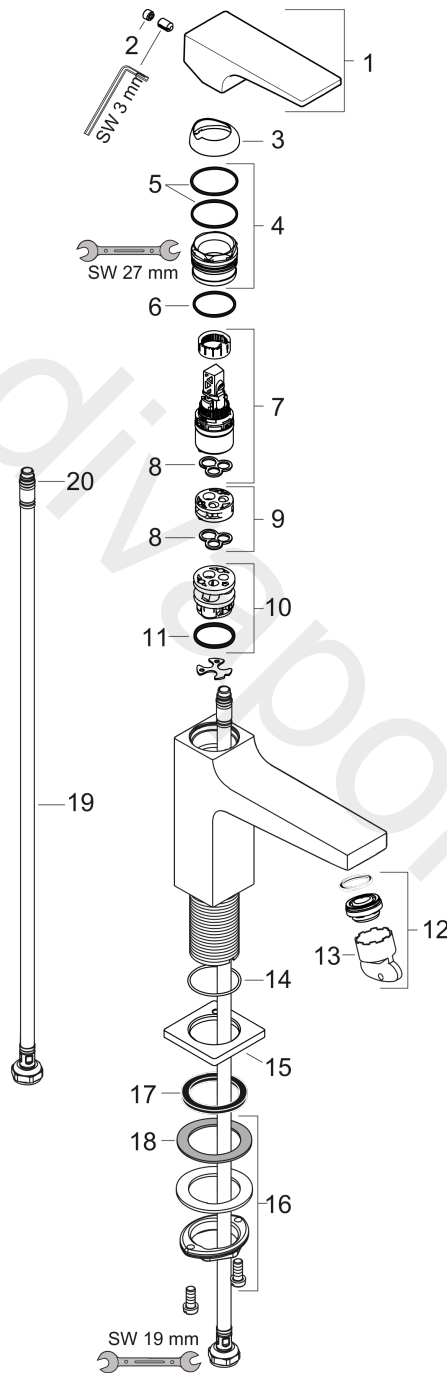

Metropol

Single lever basin mixer 110 with lever handle and push-open waste set

Finish: **Polished Gold Optic** Article Number: **32507990**

Description

product features

- consists of: single lever basin mixer, waste set
- ComfortZone 110
- projection: 135 mm
- spout height: 117 mm
- handle variant: lever handle
- spray type: normal spray
- maximum flow rate at 3 bar: 5 l/min
- ceramic cartridge
- temperature limitation adjustable
- suitable for continuous flow water heaters
- push-open waste set G 1¼
- material waste set: metal
- connection type: G ¾ connections
- connection dimension: DN15
- EU taxonomy: max. 6 l/min - Substantial Contribution (SC) possible

Exploded Drawing

Year of production: >07/19

Metropol**Single lever basin mixer 110 with lever handle and push-open waste set**Finish: **Polished Gold Optic** Article Number: **32507990****Spare part list**

Year of production: >07/19

Pos.	Description	Article Number	Price	PU
1	handle	92995990	£ 118,00	1
2	screw cover	95704000	£ 3,30	1
3	flange	92625990	£ 51,00	1
4	nut	92689000	£ 25,00	1
5	O-ring 27x1,5	92527000	£ 13,30	1
6	O-ring 25x1,5	98146000	£ 3,30	1
7	cartridge, assy	97685000	£ 64,00	1
8	seal	98865000	£ 35,00	1
9	adapter for cartridge	92628000	£ 20,50	1
10	adapter for cartridge	98866000	£ 35,00	1
11	O-ring 23x2	98398000	£ 3,30	1
12	aerator M24x1 (5 l/min)	92996000	£ 35,00	1
13	service tool	95661000	£ 6,10	1
14	O-ring 32x1,5	92936000	£ 3,30	1
15	escutcheon	93048990	£ 64,00	1
16	fixing set (Ø 32)	13961000	£ 25,00	1
17	flat seal	98749000	£ 6,10	1
18	lever collar	97548000	£ 3,30	1
19	connection hose 600 mm M8x0,75 G3/8	96556000	£ 25,00	1
20	O-ring 6,6x1,6	93019000	£ 3,30	1
a	push-open waste set	50100990	£ 117,00	1
b	fixation extension 35 mm	13898000	£ 79,00	1