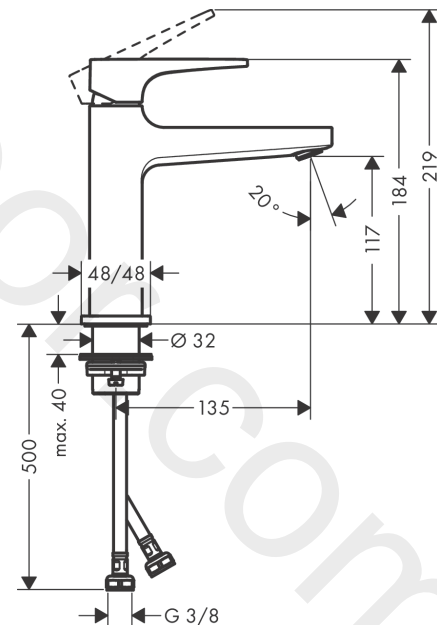

Scale drawing